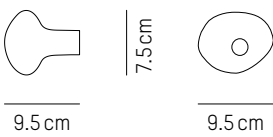

Small

-

L: 9,5 cm | 3.7 inch
W: 9,5 cm | 3.7 inch
H: 7,5 cm | 2.3 inch
Weight: 0,25 kg | 0.5 lb

PACKAGING :

L: 12 cm | 5 inch
W: 12 cm | 5 inch
H: 16 cm | 6.3 inch
Weight: 0,5 kg | 1.1 lb