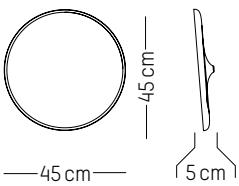

Small

-

Ø: 45 cm | 17.7 inch

D: 5 cm | 2 inch

Weight: 3.5 kg | 7.7 lb

PACKAGING :

Type: Carton box

L: 52 cm | 20.5 inch

W: 52 cm | 20.5 inch

H: 11 cm | 4.3 inch

Weight: 3 kg | 6.6 lb

Large

-

Ø: 60 cm | 26.6 inch

D: 5 cm | 2 inch

Weight: 7 kg | 15.4 lb

PACKAGING :

Type: Carton box

L: 68 cm | 26.7 inch

W: 68 cm | 26.7 inch

H: 11 cm | 4.3 inch

Weight: 8,8 kg | 19.4 lb

Extra large

-

Ø: 110 cm | 43.3 inch

D: 5,5 cm | 2.2 inch

Weight: 23 kg | 50.7 lb

PACKAGING :

Type: Carton box

L: 118 cm | 46.5 inch

W: 118 cm | 46.5 inch

H: 9,5 cm | 3.7 inch

Weight: 28 kg | 11 lb