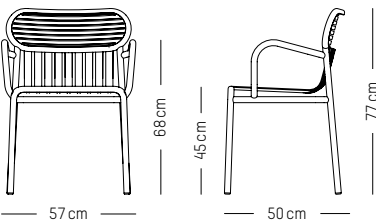

FOR CONTRACT PROJECT WITH MINIMUM QUANTITY

Bridge

-

MATERIALS

Aluminium, matte grained Anti UV powder coating for outdoor use

COLOURS

Anthracite grey, Gold, Azur blue, Pastel green, Terracotta, Pearl grey, Ivory, Coral, Saffron

ORIGIN

China

TECHNICAL SPECIFICATIONS

Compliant with EN 581-1 ; EN581 -2 for Contract Use

Bridge

-

L: 57 cm | 22.4 inch

W: 50 cm | 19.7 inch

H (back): 77 cm | 30.3 inch

H (seat): 45 cm | 17.7 inch

Weight: 4 kg | 8.8 lb

PACKAGING (X2):

L: 60 cm | 23.6 inch

W: 53 cm | 20.9 inch

H: 98 cm | 38.6 inch

Weight: 11,5 kg | 25.4 lb

PACKAGING (X4):

L: 60 cm | 23.6 inch

W: 53 cm | 20.9 inch

H: 186 cm | 73.2 inch

Weight: 18 kg | 39.7 lb

Stackable