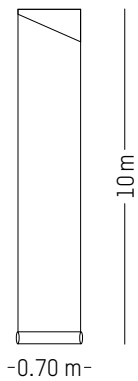

L: 1000 cm | 393.7 inch

W: 70 cm | 27.6 inch

Weight: 1 kg | 2.2 lb

PACKAGING :

Ø: 13,6 cm | 5.3 inch

H: 74 cm | 29.1 inch

Weight: 1.2 kg | 2.6 lb

* While stock last