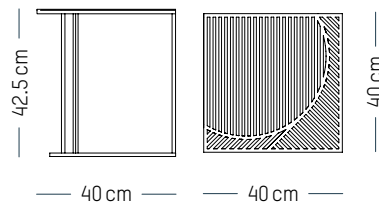

Black, White, Burgundy, Blue

ORIGIN

Europe

Ø 47 cm

— 47 cm —

45 cm

42,5 cm

— 40 cm —