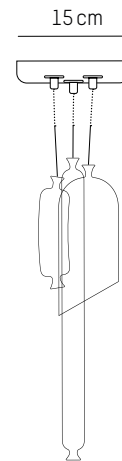

220-240 V 50-60HZ

Power

220-240 V 50-60 HZ

Diot

Ø: 4,2 cm | 1.7 inch
H: 15 cm | 5.1 inch
Cable: 175 cm | 69 in
Weight: 0,5 kg | 1.1 lb

PACKAGING :

L: 49 cm | 19.3 inch
W: 20 cm | 7.9 inch
H: 18 cm | 7.1 inch
Weight: 1,1 kg | 2.4 lb

L: 49 cm | 19.3 inch
W: 20 cm | 7.9 inch
H: 18 cm | 7.1 inch
Weight: 1,1 kg | 2.4 lb

Toulouse

Ø: 4,2 cm | 1.7 inch
H: 30 cm | 11.8 inch
Cable: 175 cm | 69 in
Weight: 0,6 kg | 1.3 lb

PACKAGING :

L: 49 cm | 19.3 inch
W: 20 cm | 7.9 inch
H: 18 cm | 7.1 inch
Weight: 1,1 kg | 2.4 lb

220-240 V 50-60 HZ

Set of 3 #1

Ø: 15 cm | 5.9 inch
H: 33 cm | 13 inch
Cable length: 175 cm | 69 inch
Weight: 1 kg | 2.2 lb

PACKAGING :

L: 49 cm | 19.3 inch
W: 32 cm | 12.6 inch
H: 12 cm | 4.7 inch
Weight: 1,9 kg | 4.2 lb

Set of 3 #2

Ø: 4,2 cm | 1.7 inch
H: 38 cm | 15 inch
Cable length: 175 cm | 69 inch
Weight: 1,2 kg | 2.7 lb

PACKAGING :

L: 49 cm | 19.3 inch
W: 32 cm | 12.6 inch
H: 12 cm | 4.7 inch
Weight: 1,9 kg | 4.2 lb