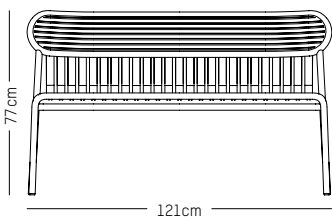

Bench

L: 121 cm | 47.7 inch
W: 49 cm | 19.3 inch
H: 77 cm | 30.3 inch (back)
H: 40 cm | 15.7 inch (seat)
Weight: 11 kg | 24.2 lb

PACKAGING :

L: 130 cm | 51.2 inch
W: 55 cm | 21.6 inch
H: 83 cm | 32.7 inch
Weight: 14 kg | 30.9 lb

Stackable

Bench without back

L: 156 cm | 61.4inch
W: 50 cm | 19.7 inch
H: 45 cm | 15.8 inch (seat)
Weight: 8 kg | 17.6 lb

PACKAGING :

L: 160 cm | 63 inch
W: 55 cm | 21.6 inch
H: 83 cm | 32.7 inch
Weight: 11 kg | 24.3 lb

Stackable