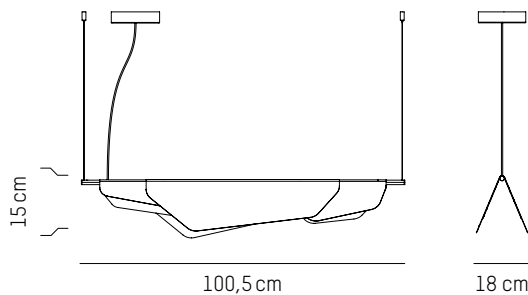

110-120 V 60 HZ

Small

-

L: 100,5 cm | 39.6 inch
W: 18 cm | 7.1 inch
H: 15 cm | 5.9 inch
Cable length: 200 cm | 79 inch
Weight: 4 kg | 8.8 lb

PACKAGING :

L: 109 cm | 42.9 inch
W: 25 cm | 9.9 inch
H: 30 cm | 11.8 inch
Weight: 4,7 kg | 10.4 lb

* While stock last

Large

-

L: 160 cm | 63 inch
W: 18 cm | 7.1 inch
H: 15 cm | 5.9 inch
Cable length: 200 cm | 79 inch
Weight: 6 kg | 13.2 lb

PACKAGING :

L: 167 cm | 65.7 inch
W: 25 cm | 9.9 inch
H: 30 cm | 11.8 inch
Weight: 7 kg | 15.4 lb