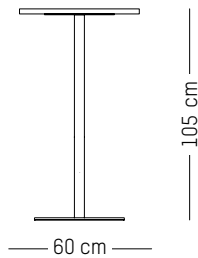

Leg: black, coral, blue, mint green

ORIGIN

Europe

TECHNICAL SPECIFICATIONS

55

Round high

-

Ø: 60 cm | 23.6 inch