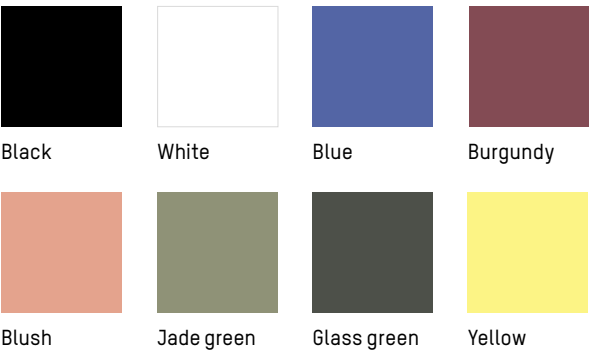

WEEK - END

STUDIO BRICHET ZIEGLER

2019

Bistro tables

MATERIALS

Aluminium, matte grained Anti UV powder coating for outdoor use

COLORS

Black, White, Yellow, Blue, Burgundy, Blush, Jade green , Glass green

ORIGIN

China