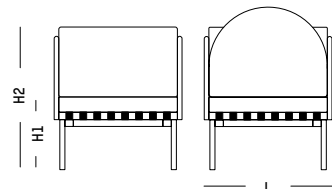

Daybed

L: 187 cm | 73.6 inch
W: 71 cm | 28 inch
H: 92 cm | 36.2 inch
H1: 45 cm | 17.7 inch
Weight: 45 kg | 92.2 lb

PACKAGING :

Type: Wood box
L: 170 cm | 66.9 inch
W: 90 cm | 35.4 inch
H: 100 cm | 39.4 inch
Weight: 90 kg | 198 lb