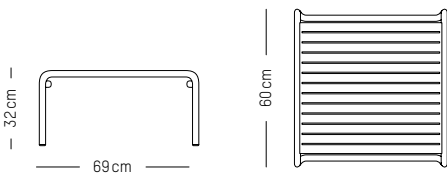

Coffee table

-

W: 60 cm | 23.6 inch
L: 69 cm | 27.2 inch
H: 32 cm | 12.6 inch
Weight: 4 kg | 8.8 lb

PACKAGING :

L: 72 cm | 28.3 inch
W: 72 cm | 28.3 inch
H: 35 cm | 13.8 inch
Weight : 5 kg | 11 lb