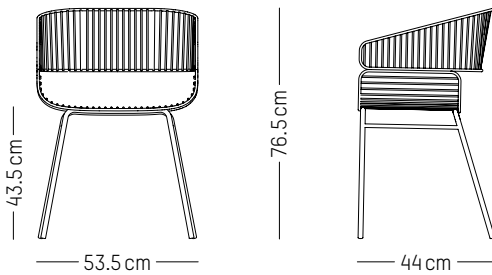

Square high

-

L: 60 cm | 23.6 inch

W: 60 cm | 23.6 inch

H: 105 cm | 41.34 inch

Weight: 22,5 kg | 49.6 lb

PACKAGING :

L: 110 cm | 43,3 inch

Black, Yellow, Anthracite, White

ORIGIN

Europe

L: 53,5 cm | 21 inch
D: 44 cm | 17.3 inch
H: 76,5 cm | 30.1 inch
H (seat): 43,5 cm | 17.1 inch
Weight: 8 kg | 17.6 lb

PACKAGING :

L: 80 cm | 31.5 inch
W: 60 cm | 23.6 inch
H: 52 cm | 20.5 inch
Weight: 9,8 kg | 21.6 lb