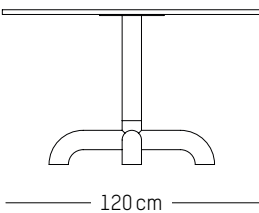

Round dining table

-

Ø: 120 cm | 47.2 inch
H: 73 cm | 29 inch
Weight: 33 kg | 72.5 lb

PACKAGING :

- Carton box 1
L: 122 cm | 48 inch
W: 122 cm | 48 inch
H: 30 cm | 11.8 inch
Weight: 20 kg | 44 lb

- Carton box 2
L: 60 cm | 23.6 inch
W: 60 cm | 23.6 inch
H: 25 cm | 9.8 inch
Weight: 18 kg | 39.7 lb