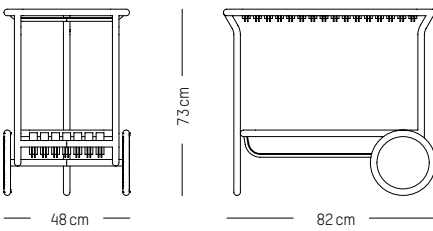

Trolley

-

W: 48 cm | 19inch
L: 82 cm | 32.3 inch
H: 73 cm | 29 inch
Weight: 9 kg | 20 lb

PACKAGING :

L: 85 cm | 33.5 inch
W: 51 cm | 20.1 inch
H: 76 cm | 29.3 inch
Weight : 12 kg | 26.5 lb