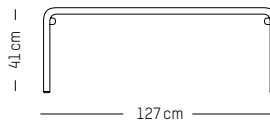

Aluminium, matte grained Anti UV powder coating for outdoor use

COLOURS

Anthracite grey, Gold, Azur blue, Pastel green, Terracotta, Pearl grey, Ivory, Coral, Saffron

ORIGIN

China

100

Coffee table

W: 60 cm | 23.6 inch
L: 69 cm | 27.2 inch
H: 32 cm | 12.6 inch
Weight: 4 kg | 8.8 lb