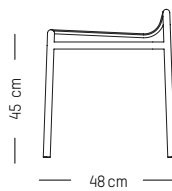

Blush

Jade green

Glass green

Yellow

Stool

-

L: 53,3 cm | 21 inch
W: 58 cm | 22.8 inch
H: 53 cm | 20.9 inch
H (seat): 45 cm | 18 inch
Weight: 3 kg | 6.6 lb

PACKAGING :