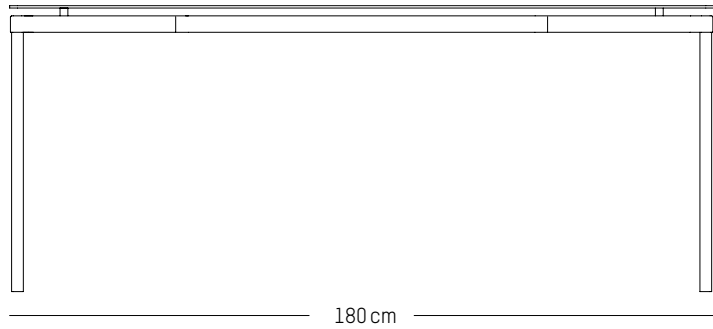

180 cm

Rectangular table

-

L: 180cm | 70.9 inch

W: 90 cm | 35.4 inch

H: 73 cm | 29 inch

Weight: 37,5 kg | 82.7 lb

PACKAGING :

L: 200 cm | 78.7 inch

W: 92 cm | 36.2 inch

H: 8 cm | 3.2 inch

Weight: 44 kg | 97 lb