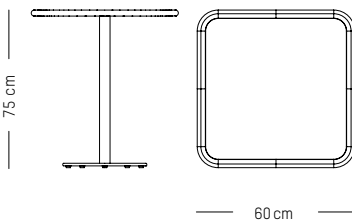

Square bistro table

L: 60 cm | 27.5 inch
W: 60cm | 27.5 inch
H: 75 cm | 29.5 inch
Weight: 11 kg | 24.2 lb

PACKAGING :

L: 72 cm | 28.3 inch
W: 72 cm | 28.3 inch
H: 78 cm | 30.7 inch
Weight: 14 kg | 30.9 lb

Assembly

Round bistro table

Ø: 70 cm | 23.6 inch
L: 70 cm | 23.6 inch
H: 75 cm | 29.5 inch
Weight: 10 kg | 22 lb

PACKAGING :

L: 73 cm | 29 inch
W: 73 cm | 29 inch
H: 78 cm | 30.7 inch
Weight: 12 kg | 26.5 lb

Assembly