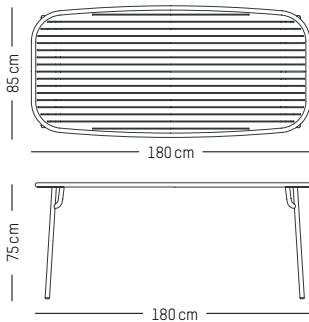

Rectangular table medium

W: 85 cm | 33.5 inch
L: 180 cm | 70.9 inch
H: 75 cm | 29.5 inch
Weight: 22,3 kg | 49.2 lb

PACKAGING :

packaging table top
L: 182 cm | 71.7 inch
W: 88 cm | 34.6 inch
H: 5 cm | 2 inch
Weight: 22 kg | 48.5 lb

packaging legs (x2)
L: 19 cm | 7.5 inch
W: 19 cm | 7.5 inch
H: 80 cm | 31.5 inch
Weight: 4 kg | 8.9 lb

Assembly