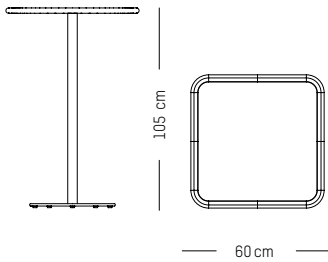

High table square

L: 60 cm | 27.5 inch
W: 60cm | 27.5 inch
H: 105 cm | 41.3 inch
Weight: 13 kg | 29 lb

PACKAGING :

L: 72 cm | 28.3 inch
W: 72 cm | 28.3 inch
H: 108 cm | 42.5 inch
Weight: 15 kg | 33 lb

Assembly