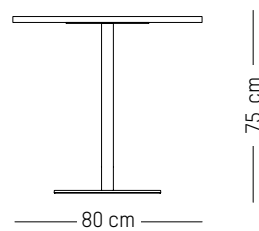

TECHNICAL SPECIFICATIONS

Square bistro large

-

L: 80 cm | 31.5 inch
W: 80 cm | 31.5 inch
H: 75 cm | 29.5 inch
Weight: 25,2 kg | 55.6 lb

PACKAGING :

L: 80 cm | 31,5 inch
L: 85 cm | 33,5 inch
H: 7 cm | 2.8 inch
Weight: 27 kg | 60 lb

Assembly