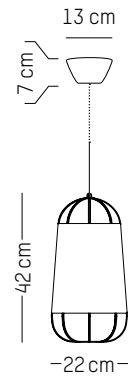

TECHNICAL SPECIFICATIONS

Power

220-240 V 50-60HZ

Power

220-240 V 50-60 HZ

Grillo L

-

Ø: 36 cm | 14.2 inch
D: 10 cm | 3.9 inch
Cable length: 300 cm | 118 inch
Weight: 0,6 kg | 1.3 lb

110-120 V 60 HZ

Small

-

Ø: 22 cm | 8.7 inch
H: 42 cm | 16.5 inch
Weight: 0,4 kg | 0.9 lb
Cable length: 250 cm | 99 inch or
on demand: 1000 cm | 394 inch

PACKAGING :

Type: Carton box
L: 27,5 cm | 10.8 inch
W: 27,5 cm | 10.8 inch
H: 48,5 cm | 19.1 inch
Weight: 1,3 kg | 2.9 lb

Medium

-

Ø: 47 cm | 18.5 inch
H: 60 cm | 23.6 inch
Weight: 0,8 kg | 1.8 lb
Cable length: 250 cm | 99 inch or
on demand: 1000 cm | 394 inch

PACKAGING :

Type: Carton box
L: 52,5 cm | 20.7 inch
W: 52,5 cm | 20.7 inch
H: 66,5 cm | 26.2 inch
Weight: 3,5 kg | 7.7 lb

220-240 V 50-60HZ

Power

220-240 V 50-60 HZ

Diot

Ø: 4,2 cm | 1.7 inch
H: 15 cm | 5.1 inch
Cable: 175 cm | 69 in
Weight: 0,5 kg | 1.1 lb

PACKAGING :

L: 49 cm | 19.3 inch
W: 20 cm | 7.9 inch
H: 18 cm | 7.1 inch
Weight: 1,1 kg | 2.4 lb