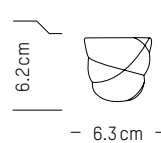

Espresso cup (by 6)

-

Ø : 6,3cm | 2.5 inch
H: 6,2 cm | 2.4 inch
Weight: 0,1 kg | 0.2 lb

PACKAGING :

L: 20,5 cm | 8.1 inch
W: 14,5 cm | 5.7 inch
H: 7 cm | 2.8 inch
Weight: 0,7 kg | 1.5 lb