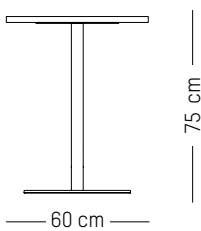

Square bistro small

L: 60 cm | 23.6 inch
W: 60 cm | 23.6 inch
H: 75 cm | 29.5 inch
Weight: 21,7 kg | 47.9 lb

PACKAGING :

L: 80 cm | 31,5 inch
L: 65 cm | 25,6 inch
H: 7 cm | 2.8 inch
Weight: 23 kg | 51 lb