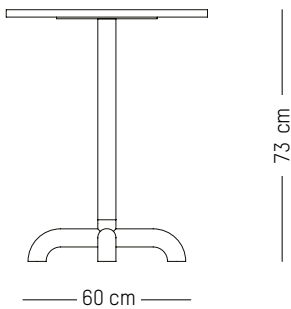

TECHNICAL SPECIFICATIONS

Adjustable feet

Round bistro table

-

Ø: 60 cm | 23.6 inch

H: 73 cm | 29 inch

Weight: 11 kg | 24.2 lb

PACKAGING :