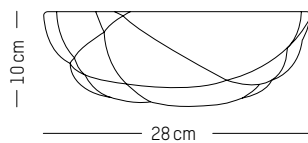

Serving bowl

-

Ø: 28 cm | 11 inch
H: 10 cm | 3.9 inch
Weight: 1,6 kg | 3.9 lb

PACKAGING :

L: 32 cm | 12.6 inch
W: 32 cm | 12.6 inch
H: 11 cm | 4.3 inch
Weight: 1,8 kg | 4 lb