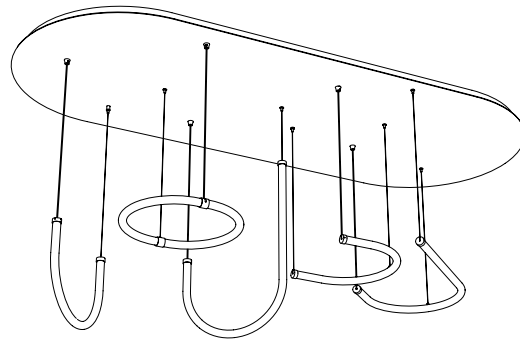

180cm

Quintuple pendant system

L: 180 cm | 70.9 inch

W: 73 cm | 29 inch

H: 82 cm | 32.3 inch

Weight: 40 kg | 88.2 lb

PACKAGING :

L: 86,7 cm | 34.1 inch

W: 200 cm | 78.7 inch

H: 83 cm | 32.7 inch

Weight: 50 kg | 110.2 lb