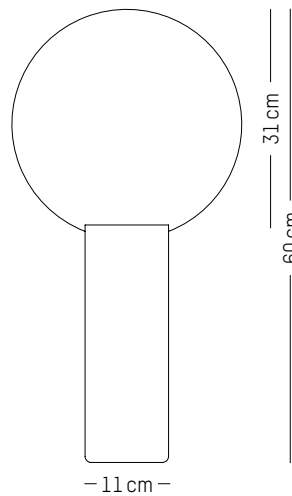

Cerchio

-

Ø: 31 cm | 12.2 inch

H: 12 cm | 5 inch

Weight: 5 kg | 11 lb

PACKAGING :

L: 36 cm | 14.2 inch

W: 35 cm | 13.8 inch

H: 23 cm | 9 inch

Weight: 5,2 kg | 11.5 lb

Piatto

-

Ø: 30 cm | 11.8 inch

H (vase): 29 cm | 12 inch

H: 60 cm | 24 inch

Weight: 3 kg | 6.6 lb

PACKAGING :

L: 17 cm | 6.7 inch

W: 17 cm | 6.7 inch

H: 43 cm | 16.9 inch

Weight: 0.86 kg | 1.9 lb

* While stock last