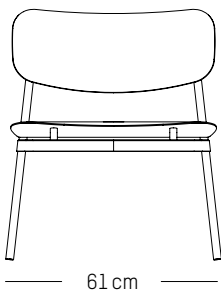

FROMME SOFT

TOM CHUNG

2021

Lounge armchair

-

MATERIALS

Chair : Aluminium with grained powder coating
PU foam, cover (removable and reversible) polyester knit

COLORS

Black and Black-blue upholstery, Black and ecru-black upholstery

ORIGIN

China and Europe

TECHNICAL SPECIFICATIONS

Compliant with EN 581-1 ; EN581-2 for Contract use
Removable and reversible knitted cover; Machine washable (40°)
Compliant with EN1021-1 et 1021-2 for Fire resistance

71 cm

40 cm

Lounge armchair

-

L: 61cm | 24 inch
D: 58 cm | 23 inch
H: 71 cm | 28 inch
H (seat): 40 cm | 16 inch
Weight: 7,9 kg | 17.4 lb

PACKAGING :

L: 64 cm | 25.2 inch
W: 59 cm | 23.2 inch
H: 71 cm | 28 inch
Weight: 11 kg | 24.3 lb