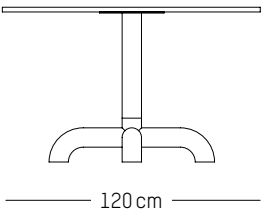

Round dining table

-

Ø: 120 cm | 47.2 inch
H: 73 cm | 29 inch
Weight: 33 kg | 72.5 lb

PACKAGING :

- Carton box 1
L: 122 cm | 48 inch
W: 122 cm | 48 inch
H: 30 cm | 11.8 inch
Weight: 20 cm | 44 inch

- Carton box 2
L: 60 cm | 23.6 inch
W: 60 cm | 23.6 inch
H: 25 cm | 9.8 inch
Weight: 18 kg | 39.7 lb

Assembly

Rectangular dining table

-

L: 200 cm | 79 inch
W: 90 cm | 35 inch
H: 73 cm | 29 inch
Weight: 46 kg | 102 lb

PACKAGING :

- Carton box 1
L: 202 cm | 79 inch
W: 92 cm | 36 inch
H: 5 cm | 2 inch
Weight: 30 kg | 66.1 lb

- Carton box 2
L: 180 cm | 71 inch
W: 62 cm | 24 inch
H: 16 cm | 6.3 inch
Weight: 22 kg | 48.5 lb

Assembly