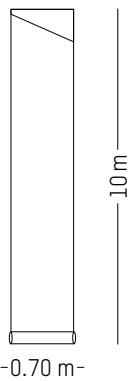

 Light-proof

 Washable

L: 1000 cm | 393.7 inch

W: 70 cm | 27.6 inch

Weight: 1 kg | 2.2 lb

PACKAGING :

Ø: 13,6 cm | 5.3 inch

H: 74 cm | 29.1 inch