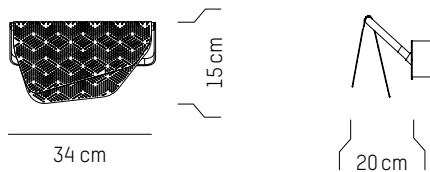

EUROPE

UK

Power

220-240 V 50-60HZ

Power

220-240 V 50-60 HZ

L: 34 cm | 13.4 inch
D: 20 cm | 7.9 inch
H: 15 cm | 5.9 inch
Weight: 1 kg | 2.2 lb

PACKAGING :