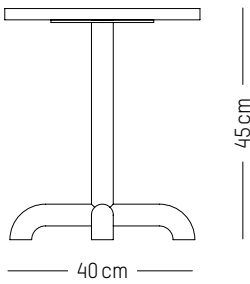

Ø: 40 cm | 15.7 inch
H: 45 cm | 17.7 inch
Weight: 5 kg | 11 lb

PACKAGING :

L: 42 cm | 16.5 inch
W: 42 cm | 16.5 inch
H: 47 cm | 18.5 inch
Weight: 7 kg | 15 lb