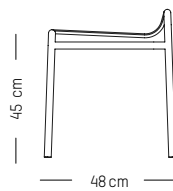

Terracotta

Pearl grey

Ivory

Coral

Saffron

Stool

-

L: 53,3 cm | 21 inch
W: 58 cm | 22.8 inch
H: 53 cm | 20.9 inch
H (seat): 45 cm | 18 inch
Weight: 3 kg | 6.6 lb