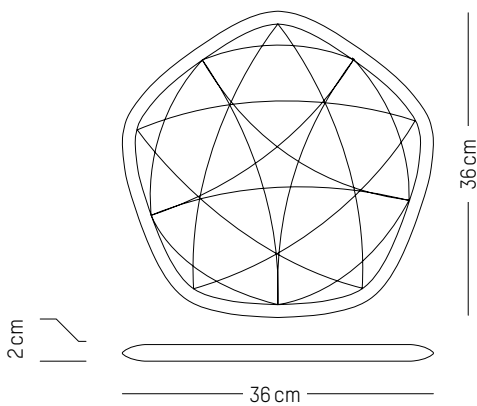

L: 36 cm | 14.2 inch
W: 36 cm | 14.2 inch
H: 2 cm | 0.8 inch
Weight: 1,3 kg | 2.9 lb

PACKAGING :

L: 39 cm | 15.4 inch
W: 2,5 cm | 9.8 inch
H: 39 cm | 15.4 inch
Weight: 1,6 kg | 3.5 lb

* While stock last