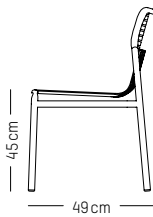

Benches

-

MATERIALS

Aluminium, matte grained Anti UV powder coating for outdoor use

COLORS

Black, White, Yellow, Blue, Burgundy, Blush, Jade green , Glass green

ORIGIN

China