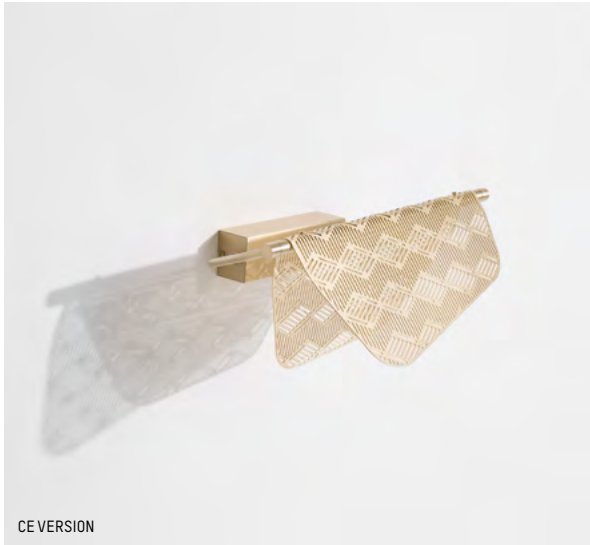

MEDITERRANEA

NOÉ DUCHAUFOUR-LAWRANCE

2016

Wall lamp

-

MATERIALS

Brushed or painted brass
Lighting system: integrated LED

COLORS

Brushed brass, White, Black

ORIGIN

France

TECHNICAL SPECIFICATIONS

LED output:
324 lumens

EUROPE

UK

Power

220-240 V 50-60HZ

Power

220-240 V 50-60 HZ