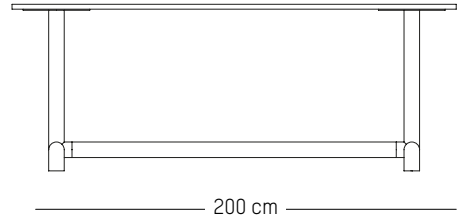

Round dining table

-

Ø: 120 cm | 47.2 inch
H: 73 cm | 29 inch
Weight: 33 kg | 72.5 lb

PACKAGING :

- Carton box 1
L: 122 cm | 48 inch
W: 122 cm | 48 inch
H: 30 cm | 11.8 inch
Weight: 20 cm | 44 inch

- Carton box 2
L: 60 cm | 23.6 inch
W: 60 cm | 23.6 inch
H: 25 cm | 9.8 inch
Weight: 18 kg | 39.7 lb

Assembly

Rectangular dining table

-

L: 200 cm | 79 inch
W: 90 cm | 35 inch
H: 73 cm | 29 inch
Weight: 46 kg | 102 lb

PACKAGING :

- Carton box 1
L: 202 cm | 79 inch
W: 92 cm | 36 inch
H: 5 cm | 2 inch
Weight: 30 kg | 66.1 lb

- Carton box 2
L: 180 cm | 71 inch
W: 62 cm | 24 inch
H: 16 cm | 6.3 inch
Weight: 22 kg | 48.5 lb

Assembly