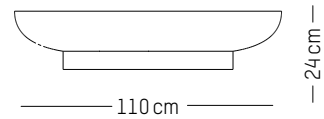

Type: Carton box
L: 52 cm | 20.5 inch
W: 52 cm | 20.5 inch
H: 50 cm | 19.7 inch
Weight: 10 kg | 22 lb

Large

-

D: 75 cm | 29.5 inch
H: 36 cm | 14.2 inch
Weight: 19 kg | 41.9 lb

PACKAGING :

Type: Carton box
L: 86 cm | 33.9 inch
W: 86 cm | 33.9 inch
H: 39 cm | 15.3 inch
Weight: 24 kg | 9.5 lb