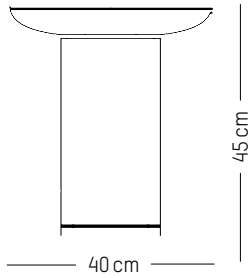

H: 21 cm | 8 inch

Weight: 2,28 | 5 lb

200 cm

Large

-

Ø: 200 cm | 79 inch

Weight: 0,5 kg | 1 lb

Cable length: 250 cm | 99 inch or

H: 11 cm | 4.3 inch

Weight: 8,8 kg | 19.4 lb

Extra large

-

Ø: 110 cm | 43.3 inch

D: 5,5 cm | 2.2 inch

Weight: 23 kg | 50.7 lb

PACKAGING :

France

Black & Blue watercolor

White & Green watercolor

38

Small

-

D: 40 cm | 15.7 inch
H: 45 cm | 17.5 lb
Weight: 8 kg | 17.6 lb

PACKAGING :