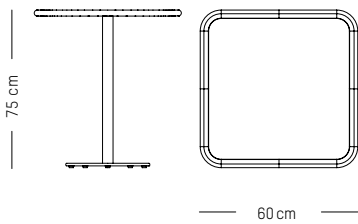

Square bistro table

L: 60 cm | 27.5 inch
W: 60cm | 27.5 inch
H: 75 cm | 29.5 inch
Weight: 11 kg | 24.2 lb

PACKAGING :

L: 72 cm | 28.3 inch
W: 72 cm | 28.3 inch
H: 78 cm | 30.7 inch
Weight: 14 kg | 30.9 lb

Assembly

Round bistro table

Ø: 70 cm | 23.6 inch
L: 70 cm | 23.6 inch
H: 75 cm | 29.5 inch
Weight: 10 kg | 22 lb

PACKAGING :

L: 73 cm | 29 inch
W: 73 cm | 29 inch
H: 78 cm | 30.7 inch
Weight: 12 kg | 26.5 lb

Assembly