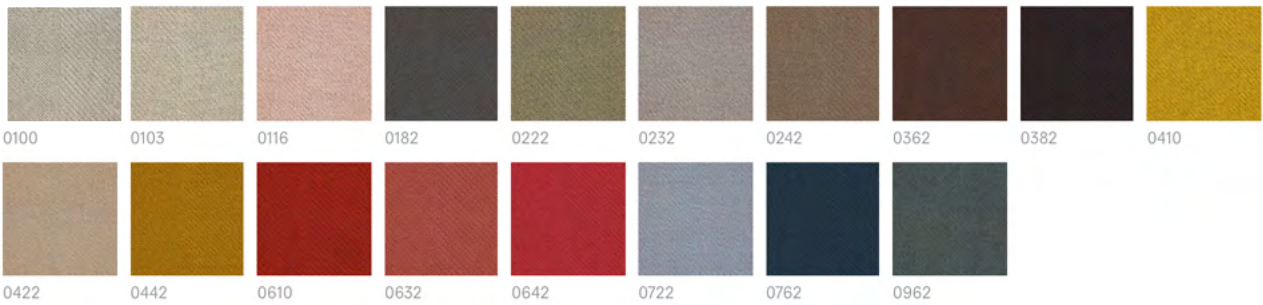

K. KVADRAT CODA 2

MATERIAL: New wool and nylon.
DURABILITY: 100 000 turns
LIGHTFASTNESS: 6-7
FIRE STANDARDS: EN 1021-1/2 / M2 / BS 5852 Crib 5 / Call 117

AVAILABLE FOR :

GRID

HOFF

NUBILO