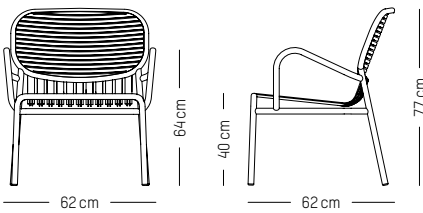

FOR CONTRACT PROJECT WITH MINIMUM QUANTITY

Armchair

-

MATERIALS

Aluminium, matte grained Anti UV powder coating for outdoor use

COLOURS

Anthracite grey, Gold, Azur blue, Pastel green, Terracotta, Pearl grey, Ivory, Coral, Saffron

ORIGIN

China

TECHNICAL SPECIFICATIONS

Compliant with EN 581-1 ; EN581 -2 for Contract Use

Armchair

-

L: 66 cm | 26 inch

L: 62 cm | 24.4 inch

H (back): 77 cm | 30.3 inch

H (seat): 40 cm | 15.7 inch

H (armrests): 62 cm | 24.4 inch

Weight: 5kg | 11 lb

PACKAGING :

L: 70 cm | 27.6 inch

W: 70 cm | 27.6 inch

H: 83 cm | 32.7 inch

Weight : 6kg | 13 lb

Stackable