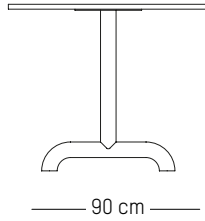

Round dining table

-

Ø: 120 cm | 47.2 inch
H: 73 cm | 29 inch
Weight: 33 kg | 72.5 lb

PACKAGING :

- Carton box 1
L: 122 cm | 48 inch
W: 122 cm | 48 inch
H: 30 cm | 11.8 inch
Weight: 20 cm | 44 inch

- Carton box 2
L: 60 cm | 23.6 inch
W: 60 cm | 23.6 inch
H: 25 cm | 9.8 inch
Weight: 18 kg | 39.7 lb

Assembly

Rectangular dining table

-

L: 200 cm | 79 inch
W: 90 cm | 35 inch
H: 73 cm | 29 inch
Weight: 46 kg | 102 lb

PACKAGING :

- Carton box 1
L: 202 cm | 79 inch
W: 92 cm | 36 inch
H: 5 cm | 2 inch
Weight: 30 kg | 66.1 lb

- Carton box 2
L: 180 cm | 71 inch
W: 62 cm | 24 inch
H: 16 cm | 6.3 inch
Weight: 22 kg | 48.5 lb

Assembly