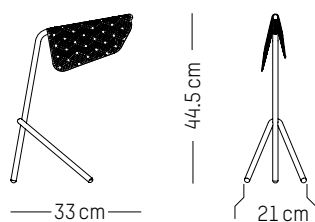

220-240 V 50-60 HZ

Power

110-120 V 60 HZ

Table lamp

-

L: 33 cm | 13 inch

W: 21 cm | 8.3 inch

H: 44,5 cm | 17.5 inch

Cable length: 200 cm | 79 inch

Weight: 1,3 kg | 2.9 lb

PACKAGING :

Type: Carton box

L: 46 cm | 18.1 inch

W: 45 cm | 17.7 inch

H: 23 cm | 9.1 inch

Weight: 2,7 kg | 6 lb

Floor lamp

-

L: 54 cm | 21.3 inch

W : 34 cm | 13.4 inch

H : 120 cm | 47.3 inch

Cable length : 200 cm | 79 inch

Weight: 2 kg | 4.4 lb

PACKAGING :