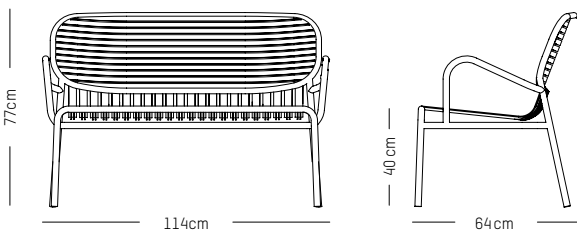

2 seater sofa

-

L: 113,5 cm | 44.5 inch

W: 64 cm | 24.2 inch

H: 78.5 cm | 31 inch (back)

H: 40 cm | 15.7 inch (seat)

Weight: 9 kg | 19.8 lb

PACKAGING :

L: 70 cm | 27.6 inch

W: 120 cm | 47.2 inch

H: 83 cm | 32.7 inch

Weight: 12 kg | 26.5 lb

Stackable