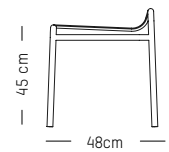

TECHNICAL SPECIFICATIONS

Compliant with EN 581-1 ; EN581 -2 for Contract Use

Bench

-

L: 121 cm | 47.7 inch
W: 49 cm | 19.3 inch
H: 77 cm | 30.3 inch (back)
H: 40 cm | 15.7 inch (seat)
Weight: 11 kg | 24.2 lb

PACKAGING :

L: 130 cm | 51.2 inch
W: 55 cm | 21.6 inch
H: 83 cm | 32.7 inch
Weight: 14 kg | 30.9 lb

Stackable

Bench without back

-

L: 156 cm | 61.4 inch
W: 50 cm | 19.7 inch
H: 45 cm | 15.8 inch (seat)
Weight: 8 kg | 17.6 lb

PACKAGING :

L: 160 cm | 63 inch
W: 55 cm | 21.6 inch
H: 83 cm | 32.7 inch
Weight: 11 kg | 24.3 lb

Stackable