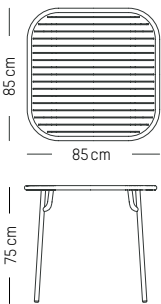

Blush

Jade green

Glass green

Yellow

Square table

L: 85 cm | 33.5 inch
W: 85 cm | 33.5 inch
H: 75 cm | 29.5 inch
Weight: 12 kg | 26.5 lb

PACKAGING :

packaging tabletop
L: 86 cm | 33.9 inch
W: 86 cm | 33.9 inch
H: 5 cm | 2 inch
Weight: 10 kg | 22 lb