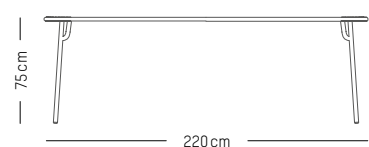

Rectangular table large

W: 85 cm | 33.5 inch
L: 220 cm | 86.6 inch
H: 75 cm | 29.5 inch
Weight: 27 kg | 59.5 lb

PACKAGING :

packaging table top
L: 222 cm | 87.4 inch
W: 88 cm | 34.6 inch
H: 5 cm | 2 inch
Weight: 27 kg | 59.5 lb

packaging legs (x2)
L: 19 cm | 7.5 inch
W: 19 cm | 7.5 inch
H: 80 cm | 31.5 inch
Weight: 4 kg | 8.9 lb

Assembly