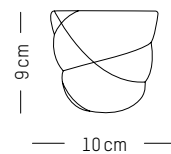

Mug (by 6)

-

Ø : 10 cm | 4 inch
H: 9 cm | 3.6 inch
Weight : 0,4 kg | 0.9 lb

PACKAGING :

L: 22 cm | 8.7 inch
W: 22 cm | 8.7 inch
H: 10 cm | 3.9 inch
Weight: 1,5 kg | 3.3 lb

* While stock last