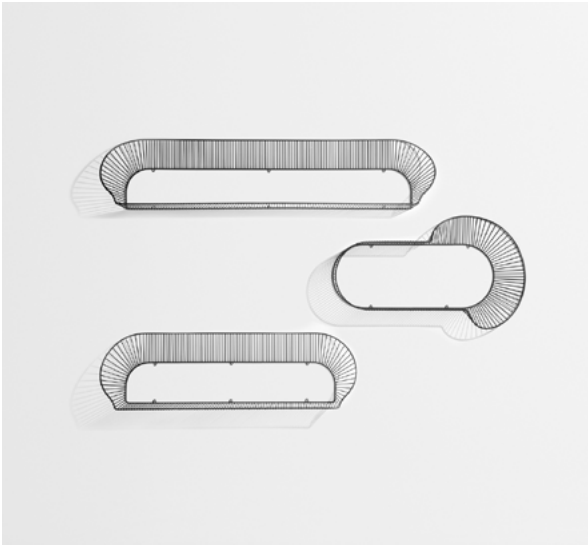

LOOP

AC/AL STUDIO

2011

Shelves

-

MATERIALS

Steel with matte grained powder coating

COLORS

Black, White, Coral

ORIGIN

India

Shelf 1,2 M

-

L: 120 cm | 47 inch
W: 15 cm | 5.9 inch
H: 34,5 cm | 13.6 inch
Weight: 3 kg | 6.6 lb

PACKAGING :

Type: Carton box
L: 122 cm | 48 inch
W: 40,5 cm | 15.9 inch
H: 19 cm | 7.5 inch
Weight: 5,7 kg | 12.6 lb

Shelf 1,6 M

-

L: 160 cm | 63 inch
W: 15 cm | 5.9 inch
H: 34,5 cm | 13.6 inch
Weight: 4.5 kg | 9.9 lb

PACKAGING :

Type: Carton box
L: 161 cm | 63.4 inch
W: 40,5 cm | 15.9 inch
H: 19 cm | 7.5 inch
Weight: 5,7 kg | 12.6 lb

Corolle

-

L: 94 cm | 37 inch
W: 15 cm | 5.9 inch
H: 54 cm | 21.3 inch
Weight: 3 kg | 6.6 lb

PACKAGING :

Type: Carton box
L: 97 cm | 38.2 inch
W: 57 cm | 22.4 inch
H: 17 cm | 6.7 inch
Weight: 5,7 kg | 12.6 lb