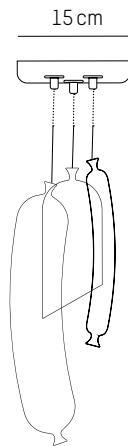

220-240 V 50-60HZ

Power

220-240 V 50-60 HZ

Diot

Ø: 4,2 cm | 1.7 inch
H: 15 cm | 5.1 inch
Cable: 175 cm | 69 in
Weight: 0,5 kg | 1.1 lb

PACKAGING :

L: 49 cm | 19.3 inch
W: 20 cm | 7.9 inch
H: 18 cm | 7.1 inch
Weight: 1,1 kg | 2.4 lb

L: 49 cm | 19.3 inch
W: 20 cm | 7.9 inch
H: 18 cm | 7.1 inch
Weight: 1,1 kg | 2.4 lb

Toulouse

Ø: 4,2 cm | 1.7 inch
H: 30 cm | 11.8 inch
Cable: 175 cm | 69 in
Weight: 0,6 kg | 1.3 lb

PACKAGING :

L: 49 cm | 19.3 inch
W: 20 cm | 7.9 inch
H: 18 cm | 7.1 inch
Weight: 1,1 kg | 2.4 lb

220-240 V 50-60 HZ

Set of 3 #1

Ø: 15 cm | 5.9 inch
H: 33 cm | 13 inch
Cable length: 175 cm | 69 inch
Weight: 1 kg | 2.2 lb

PACKAGING :

L: 49 cm | 19.3 inch
W: 32 cm | 12.6 inch
H: 12 cm | 4.7 inch
Weight: 1,9 kg | 4.2 lb

Set of 3 #2

Ø: 4,2 cm | 1.7 inch
H: 38 cm | 15 inch
Cable length: 175 cm | 69 inch
Weight: 1,2 kg | 2.7 lb

PACKAGING :

L: 49 cm | 19.3 inch
W: 32 cm | 12.6 inch
H: 12 cm | 4.7 inch
Weight: 1,9 kg | 4.2 lb