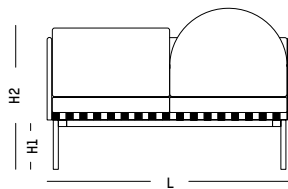

Daybed

L: 187 cm | 73.6 inch
W: 71 cm | 28 inch
H: 92 cm | 36.2 inch
H1: 45 cm | 17.7 inch
Weight: 45 kg | 92.2 lb

PACKAGING :

Type: Wood box
L: 170 cm | 66.9 inch
W: 90 cm | 35.4 inch
H: 100 cm | 39.4 inch
Weight: 90 kg | 198 lb