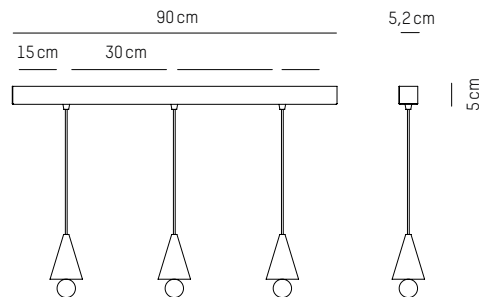

Linear canopy

L: 90 cm | 35 inch
W: 5,2 cm | 2 inch
H: 5 cm | 1.9 inch
Weight: -- kg | -- lb

PACKAGING :

Type: Carton box
L: 91 cm | 35.6 inch
W: 17 cm | 6.6 inch
H: 27 cm | 10.6 inch
Weight: -- kg | -- lb