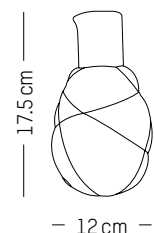

Pitcher

-

Ø: 12 cm | 4.7 inch
H: 17,5 cm | 6.9 inch
Weight: 0,8 kg | 1.7 lb

PACKAGING :

L: 20 cm | 7.9 inch
W: 12,5 cm | 4.9 inch
H: 14 cm | 5.5 inch
Weight: 0,9 kg | 2 lb

* While stock last