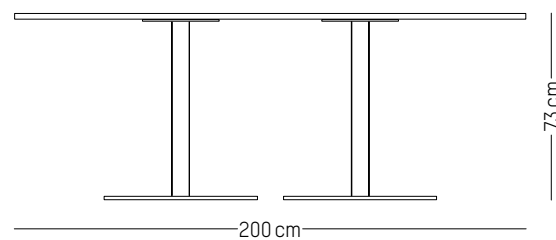

Small

-

L: 90 cm | 35.4 inch
W: 90 cm | 35.4 inch
H: 73 cm | 28.7 inch
POIDS: 39 kg | 86 lb

PACKAGING :

L: 100 cm | 39.4 inch
W: 100 cm | 39.4 inch
H: 80 cm | 31.5 inch
Weight: 55 kg | 121 lb

Large

-

L: 200 cm | 78.9 inch
W: 90 cm | 35.4 inch
H: 73 cm | 28.7 inch
Weight: 80 kg | 176.4 lb