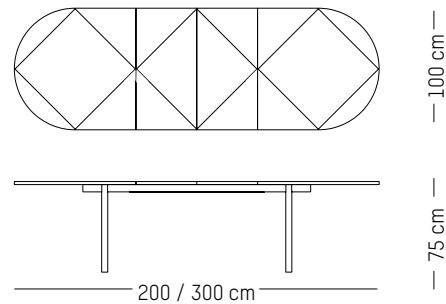

Round

-

Ø: 120 cm | 47.2 inch
H: 75 cm | 29.5 inch
Weight: 32 kg | 70.5 lb

PACKAGING :

L: 150 cm | 59 inch
L: 150 cm | 59 inch
H: 15 cm | 6 inch
Weight: 55 kg | 121.3 lb

Assembly

Extendable oval

-

L: 200/300 cm - 2 extensions of 50cm
28.5 inch - 2 extensions of 19.6 inch
W: 100 cm | 39.3 inch
H: 75 cm | 29.5 inch
Weight: 60kg | 132.2 lb

PACKAGING :

Type : Wood box
L: 215 cm | 85 inch
W: 110 cm | 43.3 inch
H: 15 cm | 6 inch
Weight: 95 kg | 209.5 lb

Assembly