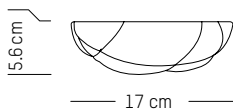

TECHNICAL SPECIFICATIONS

FOOD SAFE

Bowl (by 6)

-

Ø : 17 cm | 6.7 inch
H: 5,6 cm | 2.2 inch
Weight: 0,5 kg | 1.1 lb

PACKAGING :

L: 20 cm | 7.9 inch
W: 20 cm | 7.9 inch
H: 16 cm | 6.3 inch
Weight: 2,6 kg | 5.7 lb