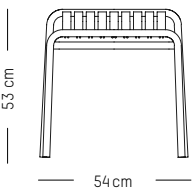

Blush

Jade green

Glass green

Yellow

Stool

-

L: 53,3 cm | 21 inch
W: 58 cm | 22.8 inch
H: 53 cm | 20.9 inch
H (seat): 45 cm | 18 inch
Weight: 3 kg | 6.6 lb

PACKAGING :