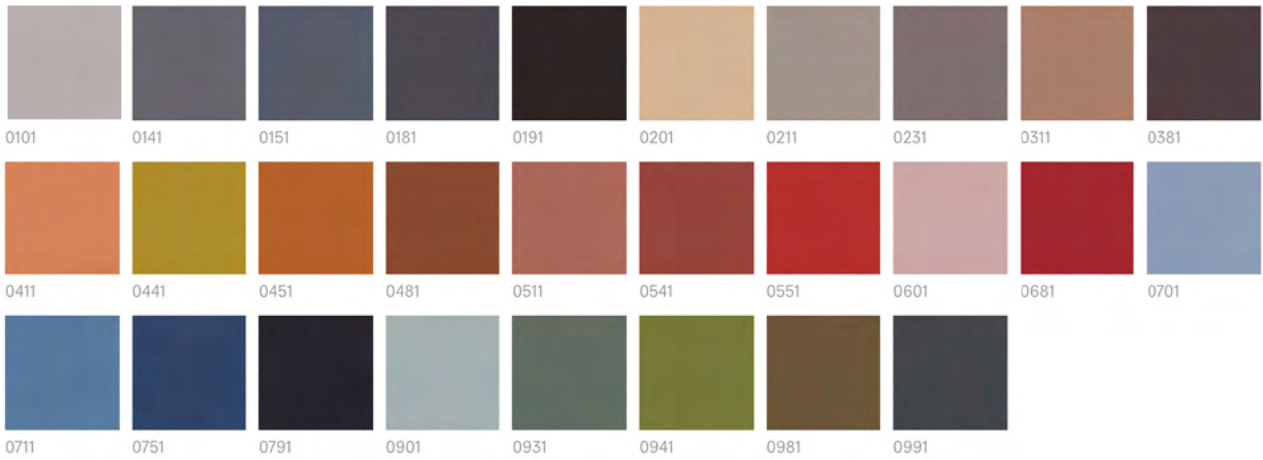

G. KVADRAT HERO

MATERIAL: New wool and nylon.
DURABILITY: 45 000 turns
LIGHTFASTNESS: 6-7
FIRE STANDARDS: EN 1021-1/2 / BS 5852 Crib 5 / Call 117

AVAILABLE FOR :

GRID

HOFF

NUBILO