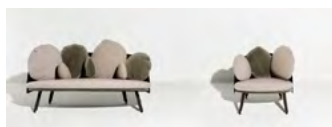

FROMME
TOM CHUNG