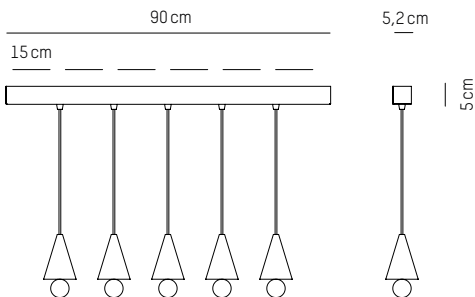

Linear canopy

L: 90 cm | 35 inch
W: 5,2 cm | 2 inch
H: 5 cm | 1.9 inch
Weight: -- kg | -- lb

PACKAGING :

Type: Carton box
L: 91 cm | 35.6 inch
W: 17 cm | 6.6 inch
H: 27 cm | 10.6 inch
Weight: -- kg | -- lb