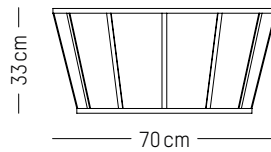

Black, Anthracite, Gold, White, Burgundy, Blue

ORIGIN

Europe

Stool

-

Ø: 35 cm | 14 inch
H: 44 cm | 17.3 inch
Weight: 4 kg | 8.8 lb

PACKAGING :

Type: Carton box
L: 41,5 cm | 16.3 inch
W: 41 cm | 16.1 inch
H: 52 cm | 20.5 inch
Weight: 5,6 kg | 12.3 lb