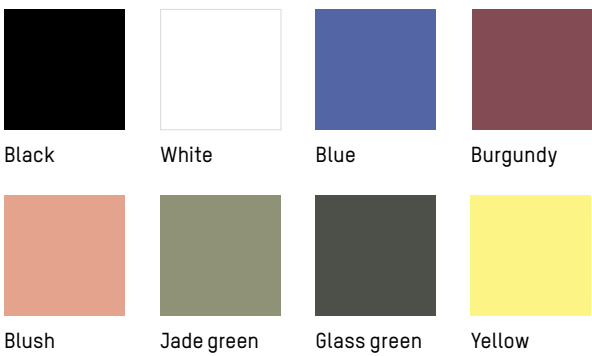

WEEK - END

STUDIO BRICHET ZIEGLER

2019

High tables

MATERIALS

Aluminium, matte grained Anti UV powder coating for outdoor use

COLORS

Black, White, Yellow, Blue, Burgundy, Blush, Jade green , Glass green

ORIGIN

China