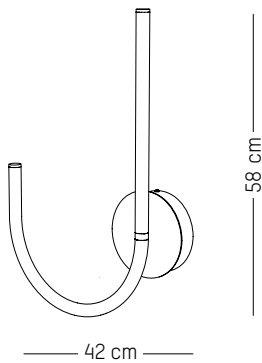

Wall lamp J

L: 42 cm | 16.5 inch
D: 7 cm | 2.8 inch
H: 58 cm | 22.8 inch
Canopy: Ø 15cm | 5.9 inch
Weight: 1,5 kg | 3.3 lb

PACKAGING :

L: 62,5 cm | 24.6 inch
W: 46,7 cm | 18.4 inch
H: 7 cm | 2.8 inch
Weight: 2,5 kg | 5.5 lb

FOR CONTRACT PROJECT WITH MINIMUM QUANTITY

Wall lamps

-

MATERIALS

Smooth powder coated steel, varnished brass, polycarbonate tube

Lighting system: integrated LED

COLOURS

Brass and translucent

ORIGIN

France

TECHNICAL SPECIFICATIONS

LAMP J

LED 12W LED output: 1030 lumens

LAMP U

LED 8.5W LED output: 720 lumens

EUROPE

UK

US

Power

220-240 V 50-60HZ

Power

220-240 V 50-60 HZ

Power

110-120 V 60 HZ