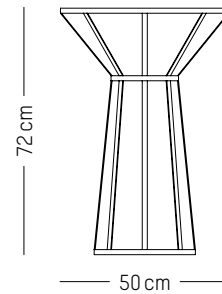

Black, Anthracite, Gold, White, Burgundy, Blue

ORIGIN

Europe

Stool

-

Ø: 35 cm | 14 inch
H: 44 cm | 17.3 inch
Weight: 4 kg | 8.8 lb

PACKAGING :

Type: Carton box
L: 41,5 cm | 16.3 inch
W: 41 cm | 16.1 inch
H: 52 cm | 20.5 inch
Weight: 5,6 kg | 12.3 lb

Coffee table

-

Ø: 70 cm | 27.6 inch
H: 33 cm | 13 inch
Weight: 12 kg | 2.2 lb

PACKAGING :

Type: Carton box
L: 76 cm | 29.9 inch
W: 74,5 cm | 29.3 inch
H: 40 cm | 15.8 inch
Weight: 15,3 kg | 33.7 lb

Bistro table