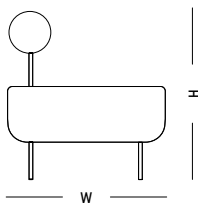

TECHNICAL SPECIFICATIONS

Medium Armchair

L: 68 cm | 26.8 inch
W: 68 cm | 26.8 inch
H: 72.5 cm | 28.5 inch
H1: 40 cm | 15.8 inch
Weight: 17 kg | 37.5 lb

PACKAGING :

Type: Wood box
L: 53cm | 20.9 inch
W: 71cm | 27.9 inch
H: 43 cm | 16.9 inch
Weight: 24 kg | 12.6 lb