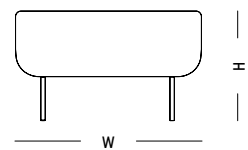

TECHNICAL SPECIFICATIONS

Medium Armchair

L: 68 cm | 26.8 inch
W: 68 cm | 26.8 inch
H: 72.5 cm | 28.5 inch
H1: 40 cm | 15.8 inch
Weight: 17 kg | 37.5 lb

PACKAGING :

Type: Wood box
L: 53cm | 20.9 inch
W: 71cm | 27.9 inch
H: 43 cm | 16.9 inch
Weight: 24 kg | 12.6 lb