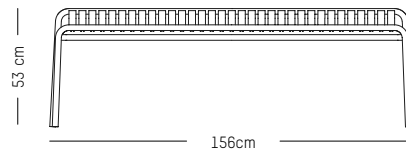

TECHNICAL SPECIFICATIONS

Compliant with EN 581-1 ; EN581 -2 for Contract Use

Bench

-

L: 121 cm | 47.7 inch
W: 49 cm | 19.3 inch
H: 77 cm | 30.3 inch (back)
H: 40 cm | 15.7 inch (seat)
Weight: 11 kg | 24.2 lb

PACKAGING :

L: 130 cm | 51.2 inch
W: 55 cm | 21.6 inch
H: 83 cm | 32.7 inch
Weight: 14 kg | 30.9 lb

Stackable

Bench without back

-

L: 156 cm | 61.4 inch
W: 50 cm | 19.7 inch
H: 45 cm | 15.8 inch (seat)
Weight: 8 kg | 17.6 lb

PACKAGING :

L: 160 cm | 63 inch
W: 55 cm | 21.6 inch
H: 83 cm | 32.7 inch
Weight: 11 kg | 24.3 lb

Stackable