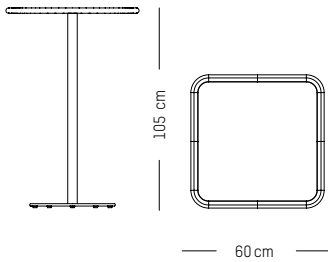

ORIGIN

China

103