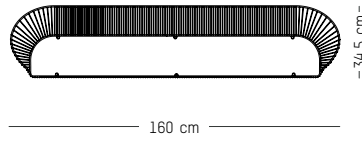

Shelf 1,6 M

-

L: 160 cm | 63 inch
W: 15 cm | 5.9 inch
H: 34,5 cm | 13.6 inch
Weight: 4.5 kg | 9.9 lb

PACKAGING :

Type: Carton box
L: 161 cm | 63.4 inch
W: 40,5 cm | 15.9 inch
H: 19 cm | 7.5 inch
Weight: 5,7 kg | 12.6 lb