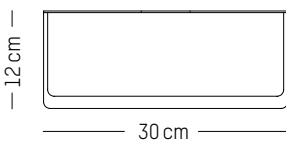

Cerchio

-

Ø: 31 cm | 12.2 inch

H: 12 cm | 5 inch

Weight: 5 kg | 11 lb

PACKAGING :

L: 36 cm | 14.2 inch

W: 35 cm | 13.8 inch

H: 23 cm | 9 inch

Weight: 5,2 kg | 11.5 lb

Piatto

-

Ø: 30 cm | 11.8 inch

H (vase): 29 cm | 12 inch

H: 60 cm | 24 inch

Weight: 3 kg | 6.6 lb

PACKAGING :

L: 17 cm | 6.7 inch

W: 17 cm | 6.7 inch

H: 43 cm | 16.9 inch

Weight: 0.86 kg | 1.9 lb

* While stock last