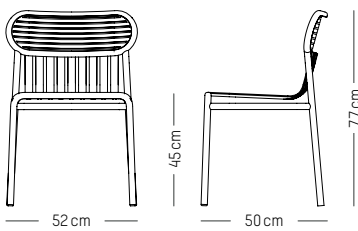

Yellow

Chair

L: 52 cm | 20.5 inch
W: 50 cm | 19.7 inch
H: 77 cm | 30.3 inch
H1: 45 cm | 17.7 inch
Weight: 3 kg | 6.6 lb

PACKAGING (X2):

L: 60 cm | 23.6 inch
W: 53 cm | 20.9 inch
H: 98 cm | 38.6 inch
Weight: 8 kg | 17.7 lb