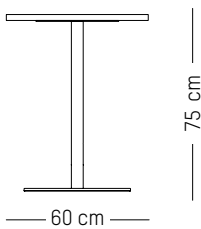

Black and natural wooden top
Leg: black, coral, blue, mint green

ORIGIN

Europe

TECHNICAL SPECIFICATIONS

Round bistro small

-

Ø: 60 cm | 23.6 inch
H: 75 cm | 29.5 inch
Weight: 19,9 kg | 43.9 lb

PACKAGING :