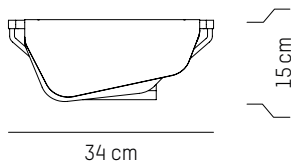

TECHNICAL SPECIFICATIONS

LED output:
324 lumens

US

Power

110-120 V 60 HZ

L: 34 cm | 13.4 inch
D: 20 cm | 7.9 inch
H: 15 cm | 5.9 inch
Weight: 1 kg | 2.2 lb

PACKAGING :

Type: Carton box
L: 42 cm | 16.5 inch
W: 32 cm | 12.6 inch
H: 24 cm | 9.5 inch
Weight: 2,1 kg | 4.6 lb