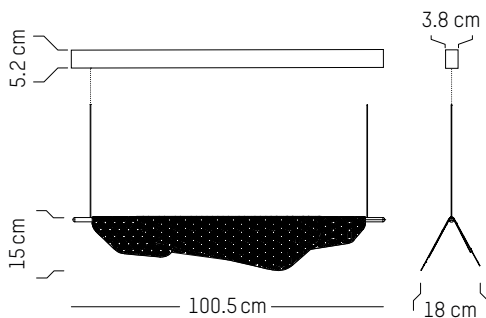

Power

220-240 V 50-60HZ

Power

220-240 V 50-60 HZ

Small

L: 100,5 cm | 39.6 inch
W: 18 cm | 7.1 inch
H: 15 cm | 5.9 inch
Cable length: 200 cm | 79 inch
Weight: 4 kg | 8.8 lb

PACKAGING :

L: 109 cm | 42.9 inch
W: 25 cm | 9.9 inch
H: 30 cm | 11.8 inch
Weight: 4,7 kg | 10.4 lb