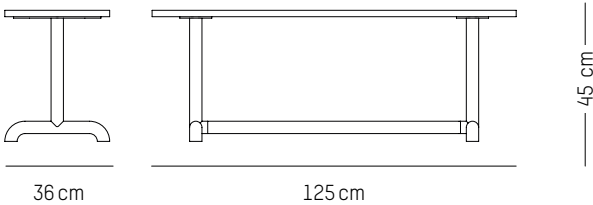

Bench 125 cm

-

L: 125 cm | 49.2 inch
W: 36 cm | 14.2 inch
H: 45 cm | 17.7 inch
Weight: 15 kg | 33 lb

PACKAGING :

- Carton box 1
L: 127 cm | 50 inch
W: 38 cm | 15 inch
H: 11 cm | 4.3 inch
Weight: 10 cm | 22 inch

- Carton box 2
L: 127 cm | 50 inch
W: 38 cm | 15 inch
H: 3 cm | 1.2 inch
Weight: 8 kg | 17.6 lb

Assembly