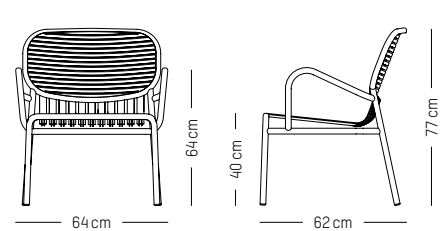

Yellow

Chair

L: 52 cm | 20.5 inch
W: 50 cm | 19.7 inch
H: 77 cm | 30.3 inch
H1: 45 cm | 17.7 inch
Weight: 3 kg | 6.6 lb

PACKAGING (X2):

L: 60 cm | 23.6 inch
W: 53 cm | 20.9 inch
H: 98 cm | 38.6 inch
Weight: 8 kg | 17.7 lb