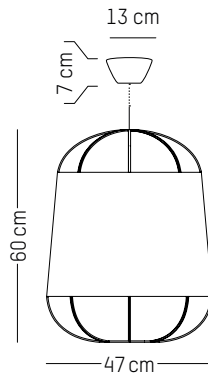

TECHNICAL SPECIFICATIONS

Power

220-240 V 50-60HZ

Power

220-240 V 50-60 HZ

Grillo L

-

Ø: 36 cm | 14.2 inch
D: 10 cm | 3.9 inch
Cable length: 300 cm | 118 inch
Weight: 0,6 kg | 1.3 lb

110-120 V 60 HZ

Small

-

Ø: 22 cm | 8.7 inch
H: 42 cm | 16.5 inch
Weight: 0,4 kg | 0.9 lb
Cable length: 250 cm | 99 inch or
on demand: 1000 cm | 394 inch

PACKAGING :

Type: Carton box
L: 27,5 cm | 10.8 inch
W: 27,5 cm | 10.8 inch
H: 48,5 cm | 19.1 inch
Weight: 1,3 kg | 2.9 lb

Medium

-

Ø: 47 cm | 18.5 inch
H: 60 cm | 23.6 inch
Weight: 0,8 kg | 1.8 lb
Cable length: 250 cm | 99 inch or
on demand: 1000 cm | 394 inch

PACKAGING :

Type: Carton box
L: 52,5 cm | 20.7 inch
W: 52,5 cm | 20.7 inch
H: 66,5 cm | 26.2 inch
Weight: 3,5 kg | 7.7 lb

Large

-

Ø: 75 cm | 30 inch
H: 50 cm | 20 inch
Weight: 1,2 kg | 2.7 lb
Cable length: 250 cm | 99 inch or
on demand: 1000 cm | 394 inch

PACKAGING :

Type: Carton box
L: 81 cm | 31.9 inch
W: 58,1 cm | 31.9 inch
H: 55,5 cm | 21.9 inch
Weight: 6,8 kg | 15 lb