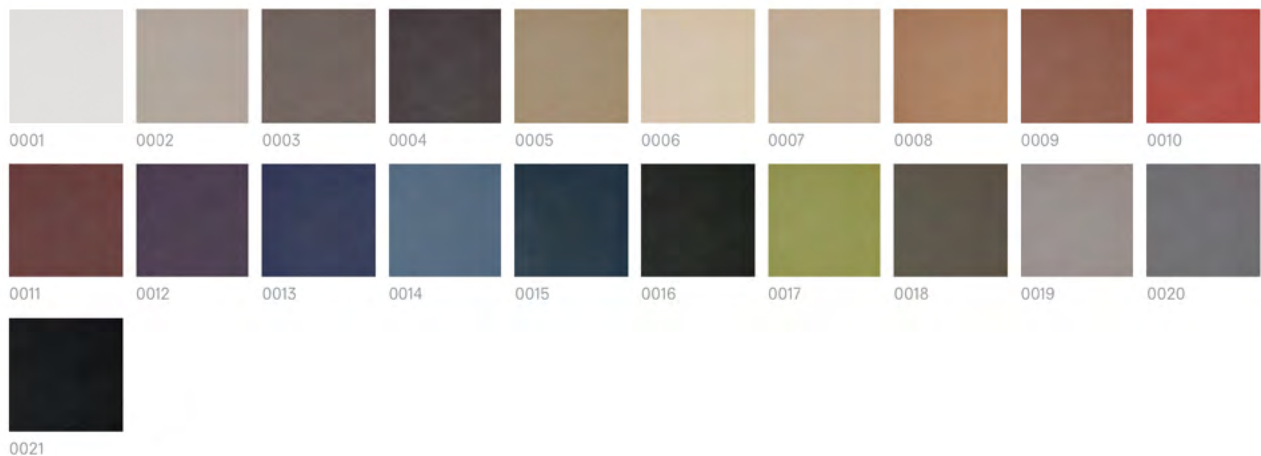

A. KVADRAT INSTILL

MATERIAL: 100% Polyurethane.
DURABILITY: 100 000 turns
LIGHTFASTNESS: 7
FIRE STANDARDS: EN 1021-1/2 / M2 /
BS 5852 Crib 5 / Call 117

AVAILABLE FOR :

GRID

HOFF