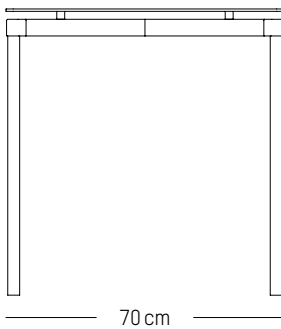

Square table

-

L: 70cm | 28 inch

D: 70 cm | 28 inch

H: 73 cm | 29 inch

Weight: 14,5 kg | 32 lb

PACKAGING :

L: 90 cm | 35.4 inch

W: 72 cm | 28.4 inch

H: 8 cm | 3.2 inch

Weight: 18 kg | 39.7 lb