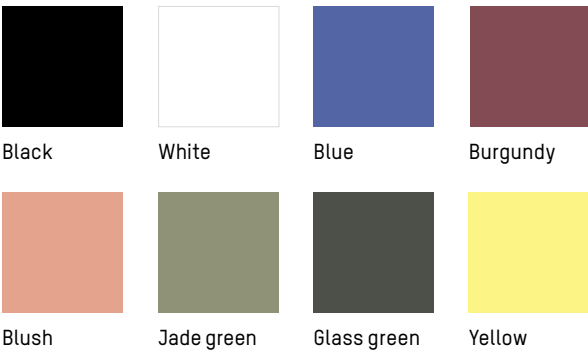

WEEK - END

STUDIO BRICHET ZIEGLER

2017 & 2019

Coffee tables

-

MATERIALS

Aluminium, matte grained Anti UV powder coating for outdoor use

COLORS

Black, White, Yellow, Blue, Burgundy, Blush, Jade green , Glass green

ORIGIN

China