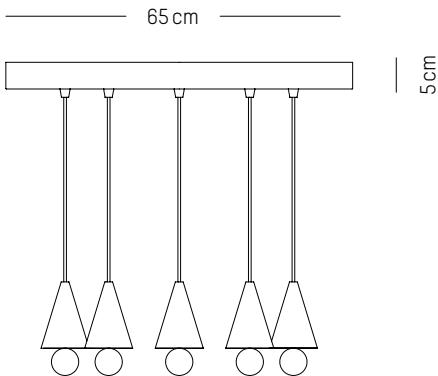

Round canopy

D: 65 cm | 25.6 inch

H: 5 cm | 2 inch

Weight: -- kg | -- lb

PACKAGING :

Type: Carton box

L: 67 cm | 26.5 inch

W: 66 cm | 26 inch

H: 27 cm | 10.06 inch

Weight: -- kg | -- lb

Round canopy configuration

-

MATERIALS

Steel, matt grained powder coating; Aluminium, matt grained powder coating; mirror finish steel; disseminating fire resistant plexiglass; Fabric cable, white or black, 33m /118.1 inch; steel ceiling cup white or black; Integrated LED
5 outputs for Cherry pendant light
Mounting bracket system
Plastic caps to hide non used outputs

COLORS

White

ORIGIN

France

1 POSSIBLE CONFIGURATIONS :

5 PCS XS CHERRY PENDANT

TECHNICAL SPECIFICATIONS

5X

LED output:
1040 lumens

Integrated LED

EUROPE

UK

US

Power

220-240V, 50-60Hz

Power

220-240V, 50-60Hz

Power

110-120V, 60Hz