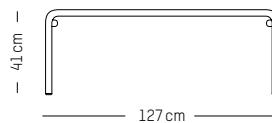

Long coffee table

-

W: 127 cm | 50 inch
L: 51 cm | 20 inch
H: 41 cm | 16.1 inch
Weight: 5 kg | 11 lb

PACKAGING :

L: 130 cm | 51.2 inch
W: 58 cm | 22.8 inch
H: 45 cm | 17.7 inch
Weight: 6 kg | 13.6 lb