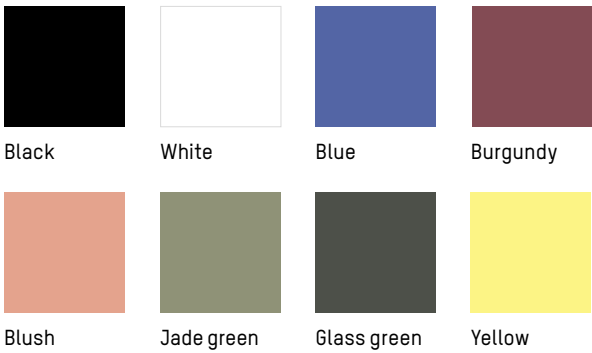

WEEK - END

STUDIO BRICHET ZIEGLER

2019

Trolley

-

MATERIALS

Aluminium, matte grained Anti UV powder coating for outdoor use

COLORS

Black, White, Yellow, Blue, Burgundy, Blush, Jade green , Glass green

ORIGIN

China