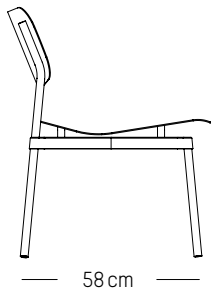

Compliant with EN 581-1 ; EN581-2 for Contract use
Removable and reversible knitted cover; Machine washable (40°)
Compliant with EN1021-1 et 1021-2 for Fire resistance

71 cm

40 cm

Lounge armchair

-

L: 61cm | 24 inch
D: 58 cm | 23 inch
H: 71 cm | 28 inch
H (seat): 40 cm | 16 inch
Weight: 7,9 kg | 17.4 lb