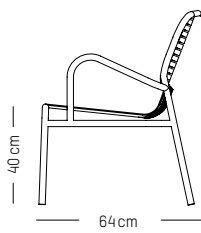

2 seater sofa

-

L: 113,5 cm | 44.5 inch

W: 64 cm | 24.2 inch

H: 78.5 cm | 31 inch (back)

H: 40 cm | 15.7 inch (seat)

Weight: 9 kg | 19.8 lb

PACKAGING :

L: 70 cm | 27.6 inch

W: 120 cm | 47.2 inch

H: 83 cm | 32.7 inch

Weight: 12 kg | 26.5 lb

Stackable

FOR CONTRACT PROJECT WITH MINIMUM QUANTITY

Sofa

-

MATERIALS

Aluminium, matte grained Anti UV powder coating for outdoor use

COLOURS

Anthracite grey, Gold, Azur blue, Pastel green, Terracotta, Pearl grey, Ivory, Coral, Saffron

ORIGIN

China

TECHNICAL SPECIFICATIONS

Compliant with EN 581-1 ; EN581 -2 for Contract Use