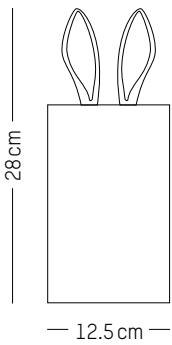

Ø: 12,5 cm | 4.9 inch
H: 28 cm | 11 inch
Weight: 1 kg | 2.2lb

PACKAGING :

L: 20 cm | 7.9 inch
W: 20,5 cm | 8.1 inch
H: 36 cm | 14 inch
WEIGHT: 1,5 kg | 3.3 lb