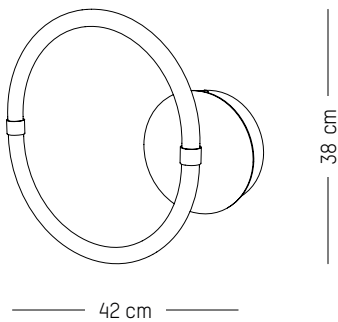

Wall Lamp 0

-

L: 42 cm | 16.5 inch

D: 7 cm | 2.8 inch

H: 38 cm | 14.9 inch

Weight: 1,4 kg | 3.1 lb

PACKAGING :

L: 46,7 cm | 18.4 inch