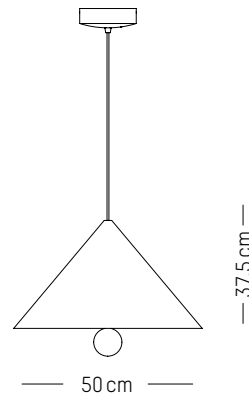

Power

220-240V, 50-60Hz

Power

110-120V, 60Hz

XS

D: 9,3 cm | 3.6 inch
H: 17 cm | 6.7 inch
D (sphere): 0,51 cm | 0.2 inch
Canopy: Ø 15cm | 5.9 inch
Weight: -- kg | -- lb

PACKAGING :

Type: Carton box
L: 19,6 cm | 8 inch
W: 19,6 cm | 8 inch
H: 24,4 cm | 9.7 inch
Weight: -- kg | -- lb

S

D: 16 cm | 6.3 inch
H: 37,5 cm | 15 inch
D (sphere): 0,76 cm | 0.3 inch
Canopy: Ø 15cm | 5.9 inch
Weight: -- kg | -- lb

PACKAGING :

Type: Carton box
L: 22,5 cm | 9 inch
W: 22 cm | 8.6 inch
H: 50 cm | 17 inch
Weight: -- kg | -- lb