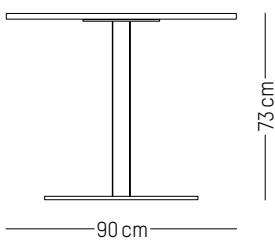

Small

-

L: 90 cm | 35.4 inch
W: 90 cm | 35.4 inch
H: 73 cm | 28.7 inch
POIDS: 39 kg | 86 lb

PACKAGING :

L: 100 cm | 39.4 inch
W: 100 cm | 39.4 inch
H: 80 cm | 31.5 inch
Weight: 55 kg | 121 lb

Large

-

L: 200 cm | 78.9 inch
W: 90 cm | 35.4 inch
H: 73 cm | 28.7 inch
Weight: 80 kg | 176.4 lb