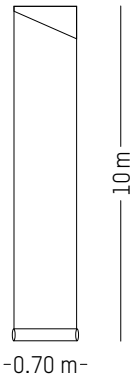

L: 1000 cm | 393.7 inch
W: 70 cm | 27.6 inch
Weight: 1 kg | 2.2 lb

PACKAGING :

Ø: 13,6 cm | 5.3 inch
H: 74 cm | 29.1 inch
Weight: 1.2 kg | 2.6 lb

Wallpaper

-

MATERIALS

Non-woven wallpaper 1476/M2

COLORS

Black pattern on white

ORIGIN

France

TECHNICAL SPECIFICATIONS

CERTIFICATION EUROCLASS B-S1,D0

Apply Paste to the wall

Dry peelable

Light-proof

Washable