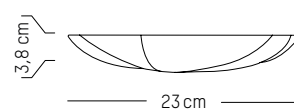

Soup plate (by 6)

-

Ø: 23 cm | 9.1 inch
H: 3,8 cm | 1.5 inch
Weight: 0,6 kg | 1.3 lb

PACKAGING :

L: 28,5 cm | 11.2 inch
W: 28,5 cm | 11.2 inch
H: 11 cm | 4.3 inch
Weight: 3,7 kg | 8.2 lb