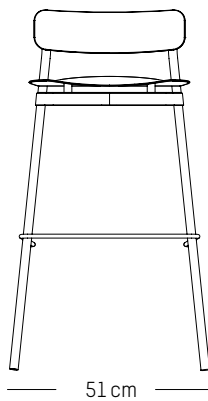

L: 38cm | 15 inch
D: 38 cm | 15 inch
H: 45 cm | 18 inch
Weight: 2,6 kg | 5.7 lb

PACKAGING (X2):

L: 40 cm | 16 inch
W: 40 cm | 16 inch
H: 55 cm | 21.6 inch
Weight: 7 kg | 15.4 lb

High stool

-

L: 51cm | 20 inch
D: 51 cm | 20 inch
H: 92 cm | 36 inch
H (seat): 75 cm | 29.5 inch
Weight: 4,5 kg | 9.9 lb