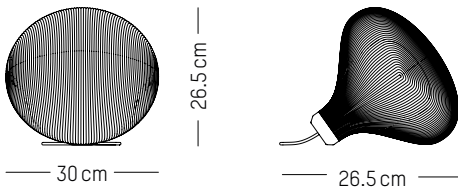

France

TECHNICAL SPECIFICATIONS

Power

220-240 V 50-60HZ

Power

220-240 V 50-60 HZ

Ø: 30 cm | 11.8 inch
W: 26,5 cm | 10.4 inch
H: 26,5 cm | 10.4 inch
Cable length : 180 cm | 70.8 inch
Weight: 2 kg | 4.4 lb

PACKAGING :