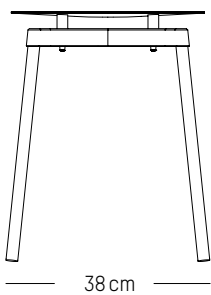

Stool

-

L: 38cm | 15 inch
D: 38 cm | 15 inch
H: 45 cm | 18 inch
Weight: 2,6 kg | 5.7 lb

PACKAGING (X2):

L: 40 cm | 16 inch
W: 40 cm | 16 inch
H: 55 cm | 21.6 inch
Weight: 7 kg | 15.4 lb