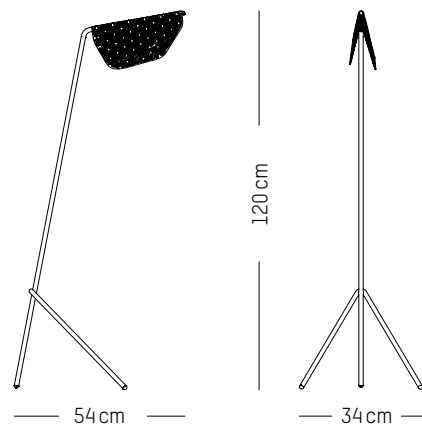

TECHNICAL SPECIFICATIONS

LED output:
324 lumens

US

Power

110-120 V 60 HZ

L: 34 cm | 13.4 inch
D: 20 cm | 7.9 inch
H: 15 cm | 5.9 inch
Weight: 1 kg | 2.2 lb

PACKAGING :

Type: Carton box
L: 42 cm | 16.5 inch
W: 32 cm | 12.6 inch
H: 24 cm | 9.5 inch
Weight: 2,1 kg | 4.6 lb

220-240 V 50-60 HZ

Power

110-120 V 60 HZ

Table lamp

-

L: 33 cm | 13 inch

W: 21 cm | 8.3 inch

H: 44,5 cm | 17.5 inch

Cable length: 200 cm | 79 inch

Weight: 1,3 kg | 2.9 lb

PACKAGING :

Type: Carton box

L: 46 cm | 18.1 inch

W: 45 cm | 17.7 inch

H: 23 cm | 9.1 inch

Weight: 2,7 kg | 6 lb

Floor lamp

-

L: 54 cm | 21.3 inch

W : 34 cm | 13.4 inch

H : 120 cm | 47.3 inch

Cable length : 200 cm | 79 inch

Weight: 2 kg | 4.4 lb

PACKAGING :