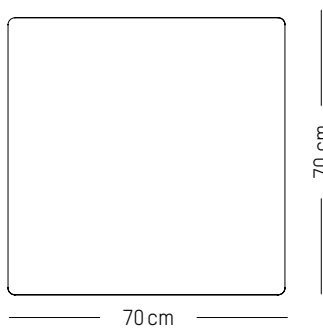

Square table

-

L: 70cm | 28 inch

D: 70 cm | 28 inch

H: 73 cm | 29 inch

Weight: 14,5 kg | 32 lb

PACKAGING :

L: 90 cm | 35.4 inch

W: 72 cm | 28.4 inch

H: 8 cm | 3.2 inch

Weight: 18 kg | 39.7 lb