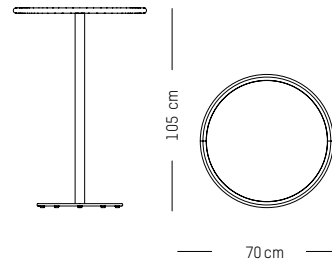

High table round

Ø: 70 cm | 23.6 inch
L: 70 cm | 23.6 inch
H: 105 cm | 41.3 inch
Weight: 12 kg | 26.4 lb

PACKAGING :

L: 73 cm | 29 inch
W: 73 cm | 29 inch
H: 108 cm | 42.5 inch
Weight: 14 kg | 30.9 lb

Assembly