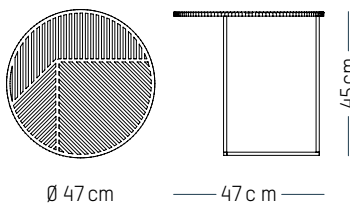

Ø 47 cm

— 47 cm —

45 cm