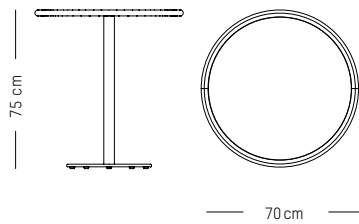

Square bistro table

L: 60 cm | 27.5 inch
W: 60cm | 27.5 inch
H: 75 cm | 29.5 inch
Weight: 11 kg | 24.2 lb

PACKAGING :

L: 72 cm | 28.3 inch
W: 72 cm | 28.3 inch
H: 78 cm | 30.7 inch
Weight: 14 kg | 30.9 lb

Assembly

Round bistro table

Ø: 70 cm | 23.6 inch
L: 70 cm | 23.6 inch
H: 75 cm | 29.5 inch
Weight: 10 kg | 22 lb

PACKAGING :

L: 73 cm | 29 inch
W: 73 cm | 29 inch
H: 78 cm | 30.7 inch
Weight: 12 kg | 26.5 lb

Assembly