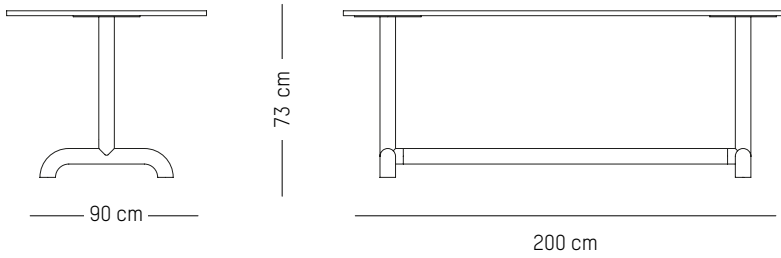

Rectangular dining table

-

L: 200 cm | 79 inch
W: 90 cm | 35 inch
H: 73 cm | 29 inch
Weight: 46 kg | 102 lb

PACKAGING :

- Carton box 1
L: 202 cm | 79.53 inch
W: 92 cm | 36.22 inch
H: 5 cm | 2 inch
Weight: 30 kg | 66.1 lb

- Carton box 2
L: 80 cm | 31.50 inch
W: 62 cm | 24.41 inch
H: 16 cm | 6.30 inch
Weight: 22kg | 48.5 lb

Assembly