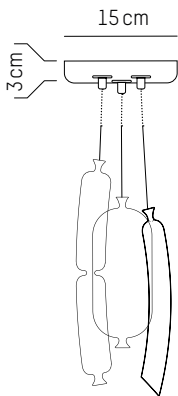

220-240 V 50-60HZ

Power

220-240 V 50-60 HZ

Diot

Ø: 4,2 cm | 1.7 inch
H: 15 cm | 5.1 inch
Cable: 175 cm | 69 in
Weight: 0,5 kg | 1.1 lb

PACKAGING :

L: 49 cm | 19.3 inch
W: 20 cm | 7.9 inch
H: 18 cm | 7.1 inch
Weight: 1,1 kg | 2.4 lb

Strasbourg

Ø: 3,6 cm | 1.4 inch
H: 25 cm | 9.8 inch
Cable: 175 cm | 69 in
Weight: 0,6 kg | 1.3 lb

PACKAGING :

L: 49 cm | 19.3 inch
W: 20 cm | 7.9 inch
H: 18 cm | 7.1 inch
Weight: 1,1 kg | 2.4 lb

Morteau

Ø: 7 cm | 2.8 inch
H: 35 cm | 13.8 inch
Cable: 175 cm | 69 in
Weight: 0,9 kg | 2 lb

L: 49 cm | 19.3 inch
W: 20 cm | 7.9 inch
H: 18 cm | 7.1 inch
Weight: 1,1 kg | 2.4 lb

Toulouse

Ø: 4,2 cm | 1.7 inch
H: 30 cm | 11.8 inch
Cable: 175 cm | 69 in
Weight: 0,6 kg | 1.3 lb

PACKAGING :

L: 49 cm | 19.3 inch
W: 20 cm | 7.9 inch
H: 18 cm | 7.1 inch
Weight: 1,1 kg | 2.4 lb

220-240 V 50-60 HZ

Set of 3 #1

Ø: 15 cm | 5.9 inch
H: 33 cm | 13 inch
Cable length: 175 cm | 69 inch
Weight: 1 kg | 2.2 lb

PACKAGING :

L: 49 cm | 19.3 inch
W: 32 cm | 12.6 inch
H: 12 cm | 4.7 inch
Weight: 1,9 kg | 4.2 lb