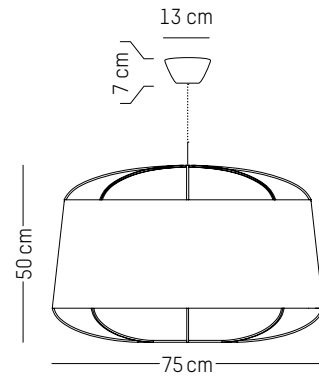

TECHNICAL SPECIFICATIONS

Power

220-240 V 50-60HZ

Power

220-240 V 50-60 HZ

Grillo L

-

Ø: 36 cm | 14.2 inch
D: 10 cm | 3.9 inch
Cable length: 300 cm | 118 inch
Weight: 0,6 kg | 1.3 lb

110-120 V 60 HZ

Small

-

Ø: 22 cm | 8.7 inch
H: 42 cm | 16.5 inch
Weight: 0,4 kg | 0.9 lb
Cable length: 250 cm | 99 inch or
on demand: 1000 cm | 394 inch

PACKAGING :

Type: Carton box
L: 27,5 cm | 10.8 inch
W: 27,5 cm | 10.8 inch
H: 48,5 cm | 19.1 inch
Weight: 1,3 kg | 2.9 lb

Medium

-

Ø: 47 cm | 18.5 inch
H: 60 cm | 23.6 inch
Weight: 0,8 kg | 1.8 lb
Cable length: 250 cm | 99 inch or
on demand: 1000 cm | 394 inch

PACKAGING :

Type: Carton box
L: 52,5 cm | 20.7 inch
W: 52,5 cm | 20.7 inch
H: 66,5 cm | 26.2 inch
Weight: 3,5 kg | 7.7 lb