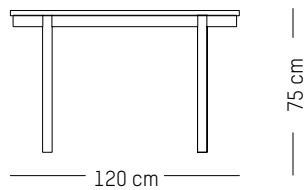

Round

-

Ø: 120 cm | 47.2 inch
H: 75 cm | 29.5 inch
Weight: 32 kg | 70.5 lb

PACKAGING :

L: 150 cm | 59 inch
L: 150 cm | 59 inch
H: 15 cm | 6 inch
Weight: 55 kg | 121.3 lb

Assembly

Extendable oval

-

L: 200/300 cm - 2 extensions of 50cm
28.5 inch - 2 extensions of 19.6 inch
W: 100 cm | 39.3 inch
H: 75 cm | 29.5 inch
Weight: 60kg | 132.2 lb

PACKAGING :

Type : Wood box
L: 215 cm | 85 inch
W: 110 cm | 43.3 inch
H: 15 cm | 6 inch
Weight: 95 kg | 209.5 lb

Assembly