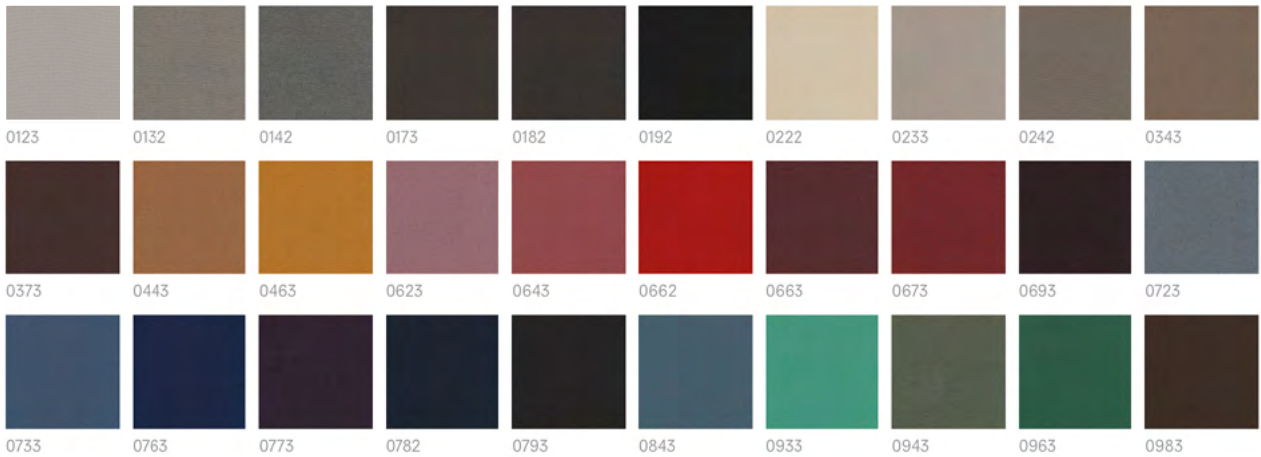

Fabrics' selections

TO CREATE YOUR CUSTOM GRID, HOFF AND NUBILO SOFAS AND ARMCHAIRS.

FABRICS SELECTED IN OUR CATALOG

All colors are available among the following fabrics:

A. KVADRAT FIELD

MATERIAL: Trevira CS.
DURABILITY: 100 000 turns
LIGHTFASTNESS: 6-7
FIRE STANDARDS: EN 1021-1/2
BS 5852 Crib 5 / Call 117

AVAILABLE FOR :

GRID

HOFF

NUBILO