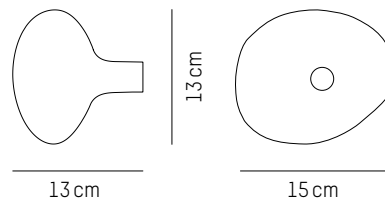

Large

-

L: 13cm | 5.12 inch
W: 13 cm | 5.12 inch
H: 15 cm | 5.9 inch
Weight: 0,8 kg | 1.8 lb

PACKAGING :

L: 16,5 cm | 6.5 inch
W: 16,5 cm | 6.5 inch
H: 22,5 cm | 8.9 inch
Weight: 1 kg | 2.2 lb