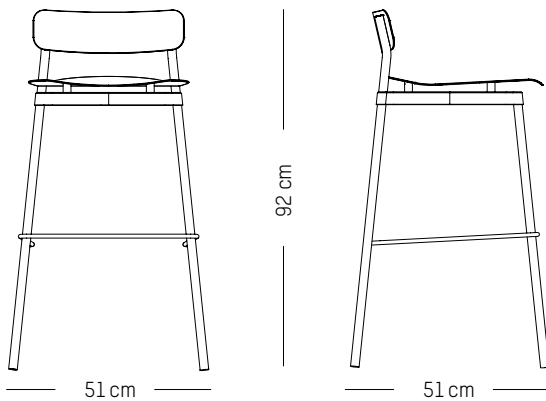

Compliant with EN 581-1 ; EN581-2 for Contract use
Removable and reversible knitted cover; Machine washable (40°)
Compliant with EN1021-1 et 1021-2 for Fire resistance

High stool

-

L: 51cm | 20 inch
D: 51 cm | 20 inch
H: 92 cm | 36 inch
H (seat): 75 cm | 29.5 inch
Weight: 6 kg | 13.2 lb