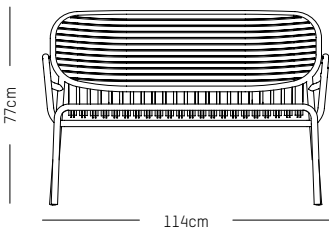

Pearl grey

Ivory

Coral

Saffron

2 seater sofa

-

L: 113,5 cm | 44.5 inch

W: 64 cm | 24.2 inch