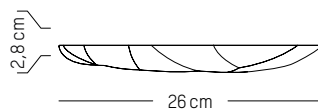

Large plate (by 6)

-

Ø: 26 cm | 10.2 inch
H: 2,8 cm | 1.1 inch
Weight: 0,7 kg | 1.5 lb

PACKAGING :

L: 29 cm | 11.4 inch
W: 29 cm | 11.4 inch
H: 11 cm | 4.3 inch
Weight: 5,5 kg | 12.1 lb