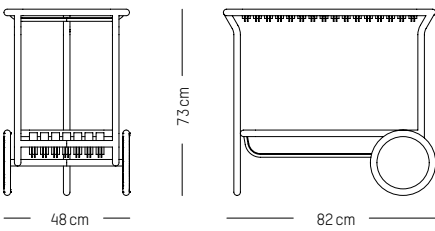

WEEK - END

STUDIO BRICHET ZIEGLER

2019

Trolley

W: 48 cm | 19 inch
L: 82 cm | 32.3 inch
H: 73 cm | 29 inch
Weight: 9 kg | 20 lb

PACKAGING :

L: 85 cm | 33.5 inch
W: 51 cm | 20.1 inch
H: 76 cm | 29.3 inch
Weight : 12 kg | 26.5 lb

FOR CONTRACT PROJECT WITH MINIMUM QUANTITY

Trolley

MATERIALS

Aluminium, matte grained Anti UV powder coating for outdoor use

COLOURS

Anthracite grey, Gold, Azur blue, Pastel green, Terracotta, Pearl grey, Ivory , Coral, Saffron

ORIGIN

China