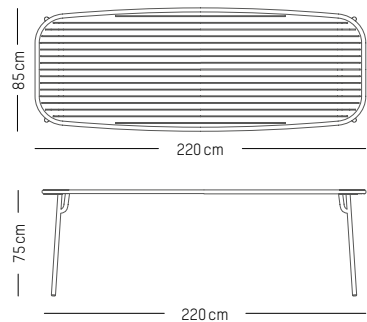

Rectangular table large

W: 85 cm | 33.5 inch
L: 220 cm | 86.6 inch
H: 75 cm | 29.5 inch
Weight: 27 kg | 59.5 lb

PACKAGING :

packaging table top
L: 222 cm | 87.4 inch
W: 88 cm | 34.6 inch
H: 5 cm | 2 inch
Weight: 27 kg | 59.5 lb

packaging legs (x2)
L: 19 cm | 7.5 inch
W: 19 cm | 7.5 inch
H: 80 cm | 31.5 inch
Weight: 4 kg | 8.9 lb

Assembly