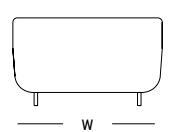

TECHNICAL SPECIFICATIONS

Medium Armchair

L: 68 cm | 26.8 inch
W: 68 cm | 26.8 inch
H: 72.5 cm | 28.5 inch
H1: 40 cm | 15.8 inch
Weight: 17 kg | 37.5 lb

PACKAGING :

Type: Wood box
L: 53cm | 20.9 inch
W: 71cm | 27.9 inch
H: 43 cm | 16.9 inch
Weight: 24 kg | 12.6 lb