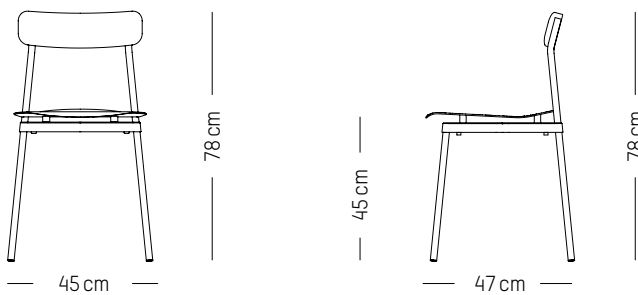

H: 11 cm | 4.3 inch

Weight: 8,8 kg | 19.4 lb

Extra large

-

Ø: 110 cm | 43.3 inch

D: 5,5 cm | 2.2 inch

Weight: 23 kg | 50.7 lb

PACKAGING :

Chair

-

L: 45 cm | 18.5 inch

D: 47 cm | 18.5 inch

H: 78 cm | 30.7 inch

H (seat): 45 cm | 18.5 inch

Weight: 3,3 kg | 7.3 lb

PACKAGING (X2) :