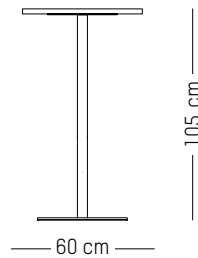

H: 105 cm | 41.34 inch

Weight: 20,6 kg | 45.4 lb

PACKAGING :

L: 110 cm | 43,3 inch

L: 65 cm | 25,6 inch

H: 7 cm | 2.8 inch

Weight: 22 kg | 48.5 lb

Assembly