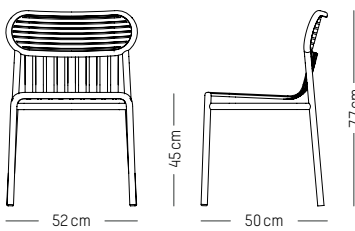

Terracotta

Pearl grey

Ivory

Coral

Saffron

Chair

L: 52 cm | 20.5 inch
W: 50 cm | 19.7 inch
H: 77 cm | 30.3 inch
H1: 45 cm | 17.7 inch
Weight: 3 kg | 6.6 lb

PACKAGING (X2):