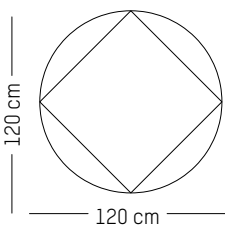

Round Coffee table

-

Ø: 120 cm | 47.2 inch

H: 25 cm | 9.8 inch

Weight: 40 kg | 88.2 lb

PACKAGING :

L: 150 cm | 59 inch

L: 150 cm | 59 inch