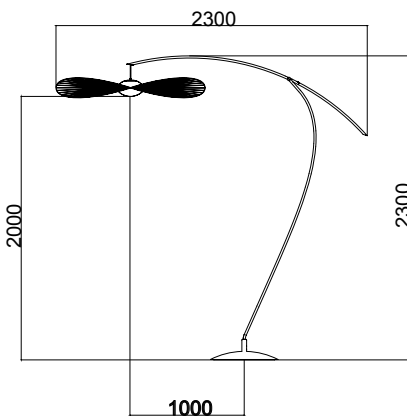

High position