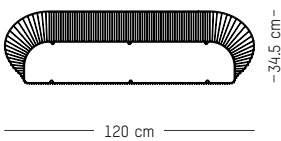

Black, White, Coral

ORIGIN

India

Black

White

Coral

Shelf 1,2 M

-