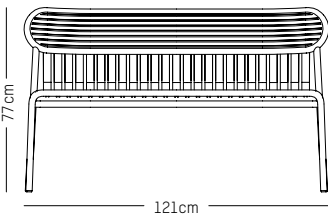

Benches

-

MATERIALS

Aluminium, matte grained Anti UV powder coating for outdoor use

COLORS

Black, White, Yellow, Blue, Burgundy, Blush, Jade green , Glass green

ORIGIN

China