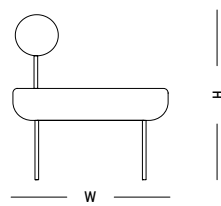

TECHNICAL SPECIFICATIONS

Medium Armchair

L: 68 cm | 26.8 inch
W: 68 cm | 26.8 inch
H: 72.5 cm | 28.5 inch
H1: 40 cm | 15.8 inch
Weight: 17 kg | 37.5 lb

PACKAGING :

Type: Wood box
L: 53cm | 20.9 inch
W: 71cm | 27.9 inch
H: 43 cm | 16.9 inch
Weight: 24 kg | 12.6 lb