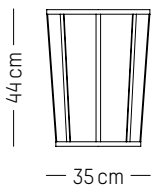

Stool

-

Ø: 35 cm | 14 inch
H: 44 cm | 17.3 inch
Weight: 4 kg | 8.8 lb

PACKAGING :

Type: Carton box
L: 41,5 cm | 16.3 inch
W: 41 cm | 16.1 inch
H: 52 cm | 20.5 inch
Weight: 5,6 kg | 12.3 lb