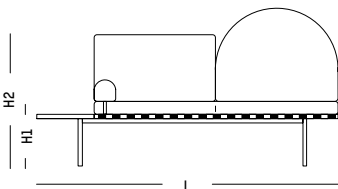

Daybed

L: 187 cm | 73.6 inch
W: 71 cm | 28 inch
H: 92 cm | 36.2 inch
H1: 45 cm | 17.7 inch
Weight: 45 kg | 92.2 lb

PACKAGING :

Type: Wood box
L: 170 cm | 66.9 inch
W: 90 cm | 35.4 inch
H: 100 cm | 39.4 inch
Weight: 90 kg | 198 lb