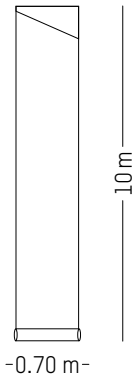

L: 1000 cm | 393.7 inch

W: 70 cm | 27.6 inch

Weight: 1 kg | 2.2 lb

PACKAGING :

Ø: 13,6 cm | 5.3 inch

H: 74 cm | 29.1 inch

Weight: 1.2 kg | 2.6 lb