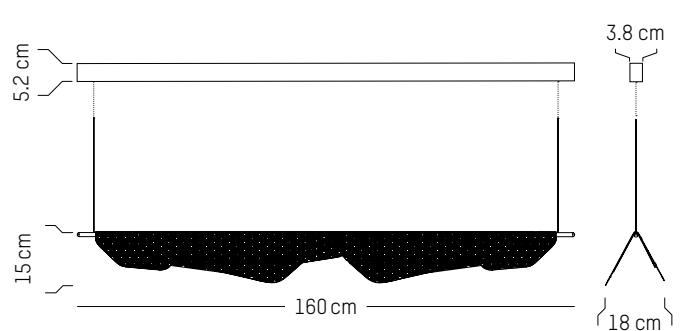

Power

220-240 V 50-60HZ

Power

220-240 V 50-60 HZ

Small

L: 100,5 cm | 39.6 inch
W: 18 cm | 7.1 inch
H: 15 cm | 5.9 inch
Cable length: 200 cm | 79 inch
Weight: 4 kg | 8.8 lb

PACKAGING :

L: 109 cm | 42.9 inch
W: 25 cm | 9.9 inch
H: 30 cm | 11.8 inch
Weight: 4,7 kg | 10.4 lb

* While stock last

Large

L: 160 cm | 63 inch
W: 18 cm | 7.1 inch
H: 15 cm | 5.9 inch
Cable length: 200 cm | 79 inch
Weight: 6 kg | 13.2 lb

PACKAGING :

L: 167 cm | 65.7 inch
W: 25 cm | 9.9 inch
H: 30 cm | 11.8 inch
Weight: 7 kg | 15.4 lb