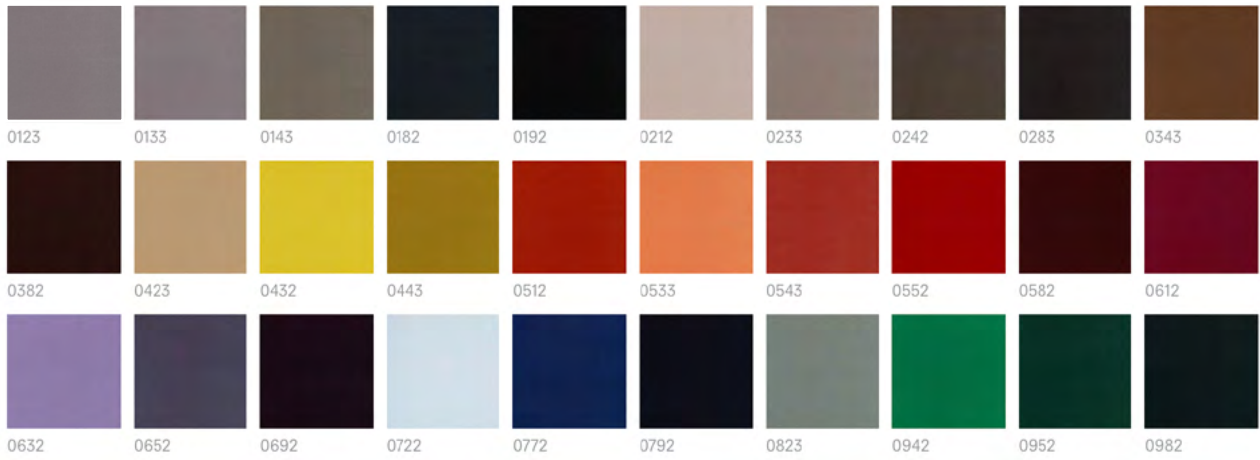

C. KVADRAT HARALD 3

MATERIAL: Cotton.
DURABILITY: 100 000 turns
LIGHTFASTNESS: 6
FIRE STANDARDS: EN 1021-1/2 /
BS 5852 Crib 5 / Call 117

AVAILABLE FOR :

GRID

HOFF

NUBILO