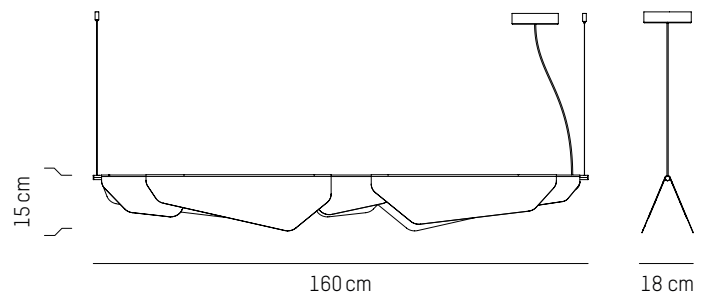

110-120 V 60 HZ

Small

-

L: 100,5 cm | 39.6 inch
W: 18 cm | 7.1 inch
H: 15 cm | 5.9 inch
Cable length: 200 cm | 79 inch
Weight: 4 kg | 8.8 lb

PACKAGING :

L: 109 cm | 42.9 inch
W: 25 cm | 9.9 inch
H: 30 cm | 11.8 inch
Weight: 4,7 kg | 10.4 lb

* While stock last

Large

-

L: 160 cm | 63 inch
W: 18 cm | 7.1 inch
H: 15 cm | 5.9 inch
Cable length: 200 cm | 79 inch
Weight: 6 kg | 13.2 lb

PACKAGING :

L: 167 cm | 65.7 inch
W: 25 cm | 9.9 inch
H: 30 cm | 11.8 inch
Weight: 7 kg | 15.4 lb