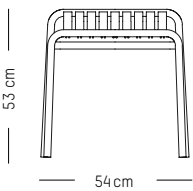

Terracotta

Pearl grey

Ivory

Coral

Saffron

Stool

-

L: 53,3 cm | 21 inch
W: 58 cm | 22.8 inch
H: 53 cm | 20.9 inch
H (seat): 45 cm | 18 inch
Weight: 3 kg | 6.6 lb