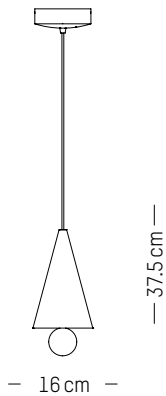

Power

220-240V, 50-60Hz

Power

110-120V, 60Hz

XS

D: 9,3 cm | 3.6 inch
H: 17 cm | 6.7 inch
D (sphere): 0,51 cm | 0.2 inch
Canopy: Ø 15cm | 5.9 inch
Weight: -- kg | -- lb

PACKAGING :

Type: Carton box
L: 19,6 cm | 8 inch
W: 19,6 cm | 8 inch
H: 24,4 cm | 9.7 inch
Weight: -- kg | -- lb

S

D: 16 cm | 6.3 inch
H: 37,5 cm | 15 inch
D (sphere): 0,76 cm | 0.3 inch
Canopy: Ø 15cm | 5.9 inch
Weight: -- kg | -- lb

PACKAGING :

Type: Carton box
L: 22,5 cm | 9 inch
W: 22 cm | 8.6 inch
H: 50 cm | 17 inch
Weight: -- kg | -- lb

L

D: 50 cm | 19.7 inch
H: 37,5 cm | 15 inch
D (sphere): 0,76 cm | 0.3 inch
Canopy: Ø 15cm | 5.9 inch
Weight: -- kg | -- lb

PACKAGING :

Type: Carton box
L: 58,5 cm | 23 inch
W: 58,5 cm | 23 inch
H: 51 cm | 17.5 inch
Weight: -- kg | -- lb