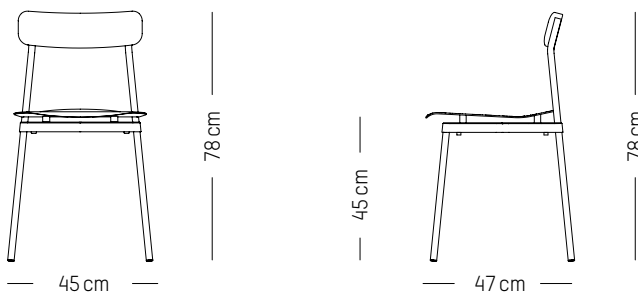

Chair

-

L: 45 cm | 18.5 inch
D: 47 cm | 18.5 inch
H: 78 cm | 30.7 inch
H (seat): 45 cm | 18.5 inch
Weight: 4,8 kg | 10.6 lb

PACKAGING :

L: 50 cm | 19.7 inch
W: 47 cm | 18.5 inch
H: 79 cm | 31.1 inch
Weight: 7 kg | 15.4 lb