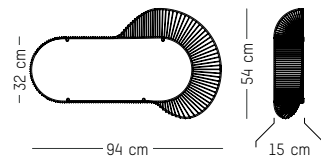

Corolle

-

L: 94 cm | 37 inch
W: 15 cm | 5.9 inch
H: 54 cm | 21.3 inch
Weight: 3 kg | 6.6 lb

PACKAGING :

Type: Carton box
L: 97 cm | 38.2 inch
W: 57 cm | 22.4 inch
H: 17 cm | 6.7 inch
Weight: 5,7 kg | 12.6 lb