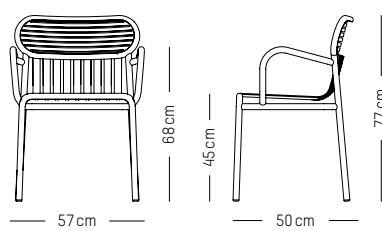

Yellow

Chair

L: 52 cm | 20.5 inch
W: 50 cm | 19.7 inch
H: 77 cm | 30.3 inch
H1: 45 cm | 17.7 inch
Weight: 3 kg | 6.6 lb

PACKAGING (X2):

L: 60 cm | 23.6 inch
W: 53 cm | 20.9 inch
H: 98 cm | 38.6 inch
Weight: 8 kg | 17.7 lb