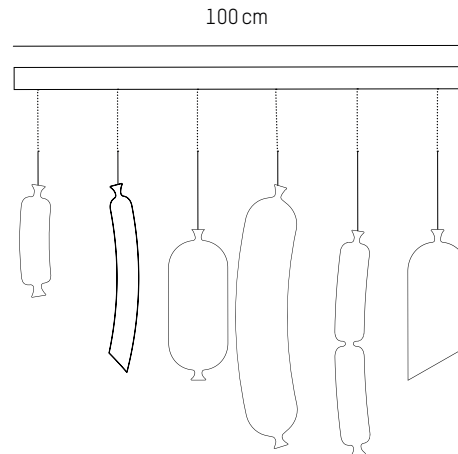

220-240 V 50-60HZ

Power

220-240 V 50-60 HZ

32

Set of 5

Ø: 18 cm | 7.1 inch
H: 38 cm | 15 inch
Cable length : 175 cm | 69 inch
Weight: 1,2 kg | 2.7 lb

PACKAGING :

L: 50 cm | 19.7 inch
W: 45 cm | 17.7 inch
H: 12 cm | 4.7 inch
Weight: 1,9 kg | 4.2 lb