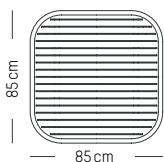

Square table

L: 85 cm | 33.5 inch
W: 85 cm | 33.5 inch
H: 75 cm | 29.5 inch
Weight: 12 kg | 26.5 lb

PACKAGING :

packaging tabletop
L: 86 cm | 33.9 inch
W: 86 cm | 33.9 inch
H: 5 cm | 2 inch
Weight: 10 kg | 22 lb

packaging legs (x2)
L: 19 cm | 7.5 inch
W: 19 cm | 7.5 inch
H: 80 cm | 31.5 inch
Weight: 4 kg | 8.9 lb

Assembly