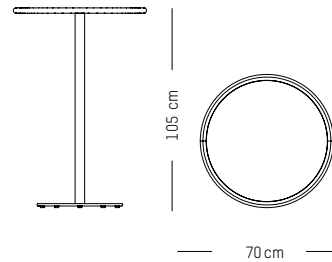

ORIGIN

China

103