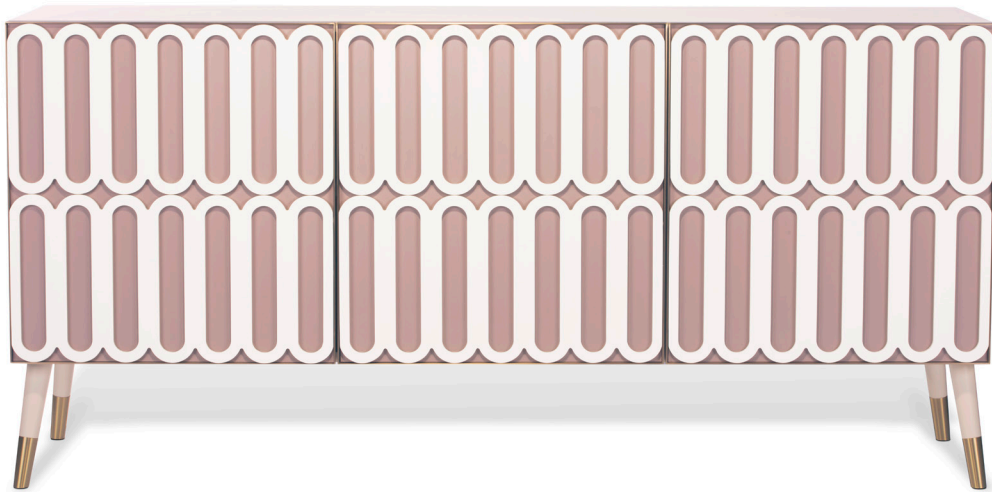

PRODUCT SHEET

Marshmallow Sideboard

Marshmallow Sideboard

Marshmallow Sideboard

AS PICTURED

Structure and pattern Pearl lacquered wood with matte finish.

Doors Nude lacquered wood with glossy finish.

Door frames and feet covers Brushed brass.

Drawers lining Parchment cotton velvet.

FINISH OPTIONS

Structure and pattern Available in all RAL/NCS colors with matte or glossy finish.

Doors Available in all RAL/NCS colors with matte or glossy finish.

Door frames and feet covers Available in brass, stainless steel and copper with polished or brushed finish, or lacquered in all NCS/RAL colors with matte or glossy finish.

Drawers lining Available in all Royal Stranger's cotton velvet.