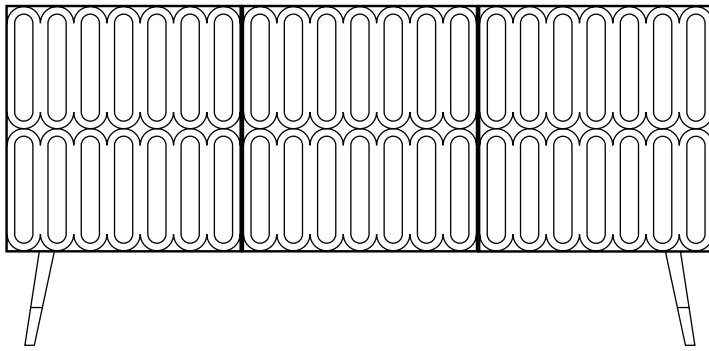

PRODUCT SHEET

Marshmallow Sideboard

Marshmallow Sideboard

Marshmallow Sideboard

AS PICTURED

Structure and pattern Pearl lacquered wood with matte finish.

Doors Nude lacquered wood with glossy finish.

Door frames and feet covers Brushed brass.

Drawers lining Parchment cotton velvet.

FINISH OPTIONS

Structure and pattern Available in all RAL/NCS colors with matte or glossy finish.

Doors Available in all RAL/NCS colors with matte or glossy finish.

TECHNICAL INFORMATION

Dimensions

W 187.5cm | 73.8"

D 48.5cm | 19"

H 90.5cm | 35.6"

Weight

129 kg | 284 lbs

SHIPPING INFORMATION

Packed in wood crate

Dimensions

W 200cm | 78.7"

D 60cm | 23.6"

H 110cm | 43.3"

Weight

220 kg | 485 lbs