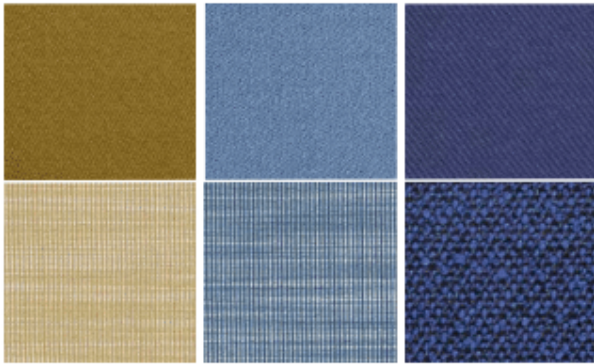

SURFACE SELECTION

Printed colours may vary from the original colours.

LOUNGE

RO™ SELECTED TEXTILE COLOURS

TEXTILE SHELL: VIDAR 472 CUSHIONS: RAAS 442
TEXTILE SHELL: VIDAR 733 CUSHIONS: RAAS 742
TEXTILE SHELL: TWILL WEAVE 780 CUSHIONS: SAFIRE 011