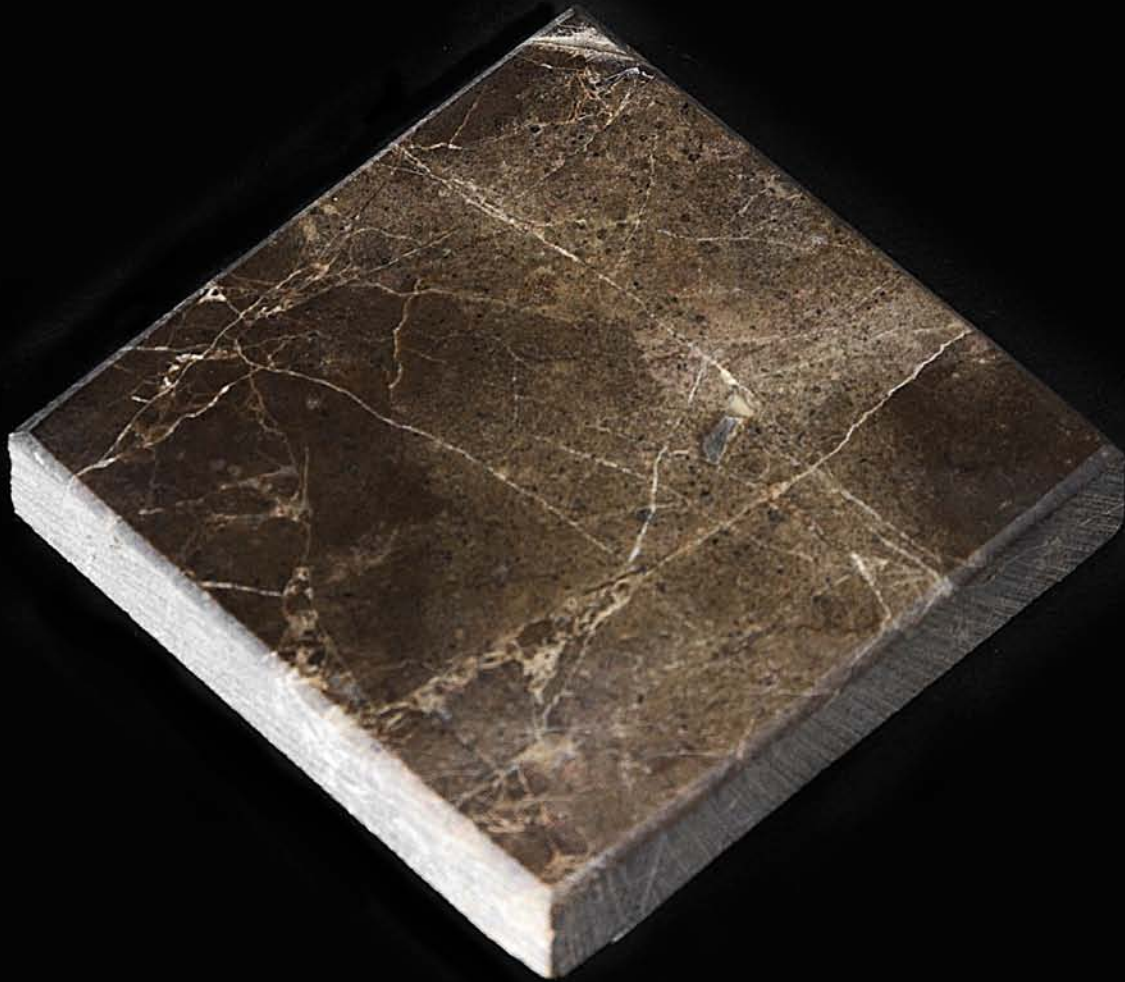

**Description: Matt Black
Travertine**

4.1 Marble

044

**Products: Cage, Isola,
Ruler, Split**

Cod. T33