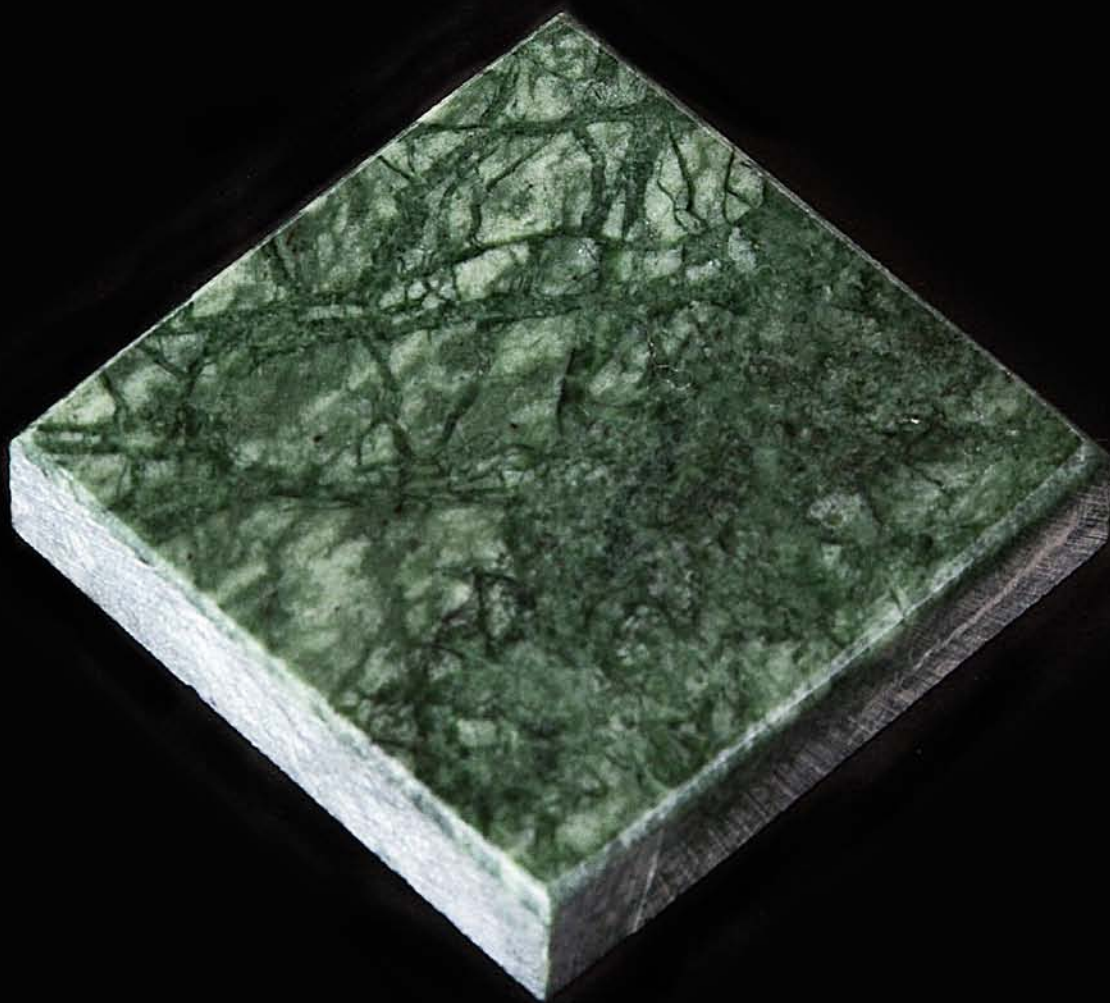

Description: Green
Guatemala

4.1 Marble

048

Products: Cage

Cod. T37