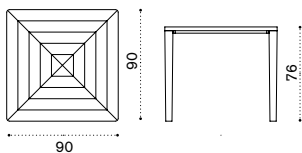

Square dining table 90x90

→ 10 → 4

Item

FDTPQT5

Description

Pickled teak

FDTPQT1

Teak

COVER124

Rain cover 91 x 91 h75