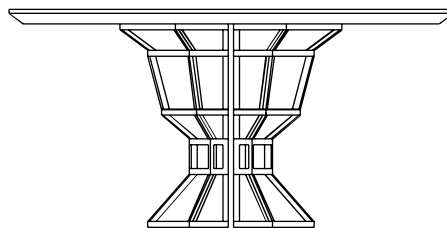

The Graal Table

royalstranger.com

The Graal Table

AS PICTURED

Top Walnut wood veneer inlay marquetry with matte finish.

Base Polished brass.

FINISH OPTIONS

Top Available in walnut wood veneer inlay marquetry with matte or glossy finish.

Base Available in brass, stainless steel and copper with polished or brushed finish, or lacquered in all NCS/RAL colors with matte or glossy finish.

TECHNICAL INFORMATION

Dimensions

W 160cm | 63"

D 160cm | 63"

H 75cm | 29.5"

Weight

71 kg | 156 lbs

SHIPPING INFORMATION

Packed in wood crate

Dimensions

W 167cm | 65.7"

D 167cm | 65.7"

H 93.5cm | 36.8"

Weight

214 kg | 471 lbs

Volume

2.6 m³ | 92 ft³