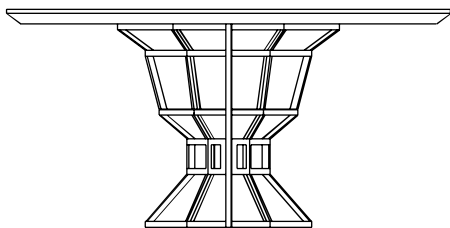

The Graal Table

royalstranger.com

The Graal Table

AS PICTURED

Top Walnut wood veneer inlay marquetry with matte finish.

Base Polished brass.

FINISH OPTIONS

Top Available in walnut wood veneer inlay marquetry with matte or glossy finish.

Base Available in brass, stainless steel and copper with polished or brushed finish, or lacquered in all NCS/RAL colors with matte or glossy finish.

TECHNICAL INFORMATION

Dimensions

W 160cm | 63"

D 160cm | 63"

H 75cm | 29.5"

Weight

71 kg | 156 lbs

SHIPPING INFORMATION

Packed in wood crate

Dimensions

W 167cm | 65.7"

D 167cm | 65.7"

H 93.5cm | 36.8"

Weight

214 kg | 471 lbs

Volume

2.6 m³ | 92 ft³