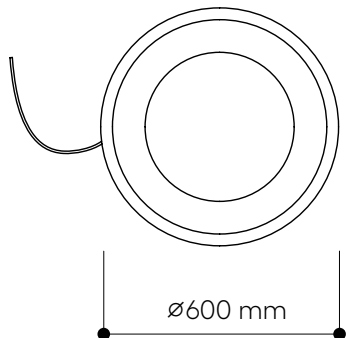

LIGHTING DESCRIPTION

Size	dia. 600 mm, H 695 mm dia. 23,6 inch, H 27,4 inch
Cable	black textile braid cable 3m / 118 inch
Weigh	38,5 kg / 84,7 lb
Material	clear glass, amber
Mounting	black matt powder coating
Protection	IP 20
Nominal voltage	220-230V / A.C. 50-60 hz (EU) 100-120 V / A.C. 60 Hz (USA)
Class	II. EU / I. USA

LIGHT SOURCE

Type	LED module 24,5W, 700 mA
Base	custom LED module
Voltage	200-240V, AC 100-140V, AC
Temperature	2700 K
Color index	RA 90+
Dimmable	YES

TRANSFORMER

Mean Well PCD-40-700B EU
ERP ESM030W-0700-42 USA

PACKAGING

Material	Cardboard
Size	670 × 670 × 950 mm 26,4 × 26,4 × 37,4 inch

CERTIFICATES