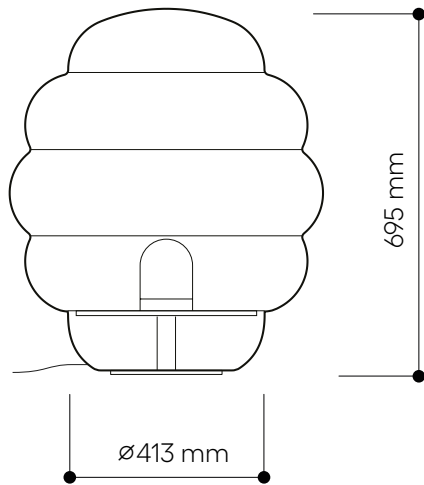

LIGHTING DESCRIPTION

Size	dia. 600 mm, H 695 mm dia. 23,6 inch, H 27,4 inch
Cable	black textile braid cable 3m / 118 inch
Weigh	38,5 kg / 84,7 lb
Material	clear glass, amber
Mounting	black matt powder coating
Protection	IP 20
Nominal voltage	220-230V / A.C. 50-60 hz (EU) 100-120 V / A.C. 60 Hz (USA)
Class	II. EU / I. USA

LIGHT SOURCE

Type	LED module 24,5W, 700 mA
Base	custom LED module
Voltage	200-240V, AC 100-140V, AC
Temperature	2700 K
Color index	RA 90+
Dimmable	YES

TRANSFORMER

Mean Well PCD-40-700B EU
ERP ESM030W-0700-42 USA

PACKAGING

Material	Cardboard
Size	670 × 670 × 950 mm 26,4 × 26,4 × 37,4 inch

CERTIFICATES