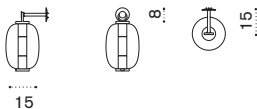

Wired applique

LNLAAV_D__

→ 3

IP44 LED 230 VAC 6W
3000° K - 450 LUMEN
ENERGETIC CLASS: A