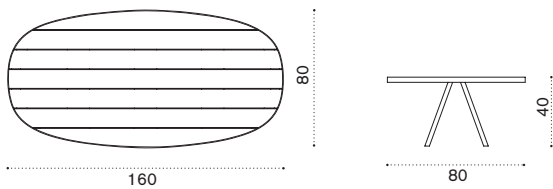

Esedra

Luca Nichetto

Collection composed of: 3 seater sofa / lounge armchair / coffee table / square, rectangular and oval dining table / dining armchair / sun lounger.

FSC™ certified product

Oval coffee table 160x80

with pickled teak top ESTCOD__T5

→ 21