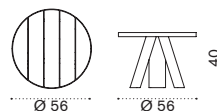

Round coffee table Ø 56

with pickled teak top ESTCTD__T5

→ 9