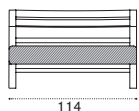

Central module

teak CODMCT1
pickled teak CODMCT5
cushions, seat+back COCUDMCA___

→ 36