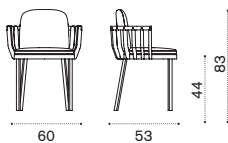

Dining armchair

pickled teak SWPDD__T5
natural teak SWPDD__T1
cushions, seat+back SWCUPD_____

→ 6,5