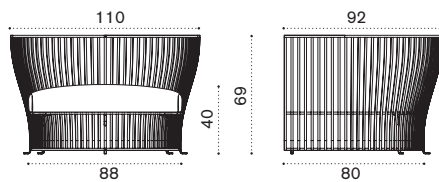

2 seater sofa

alu. mineral grey VXD2D53

alu. limestone white VXD2D56

cushions, seat+5back lichen VXCUD2A46

cushions, seat+5back linen color VXCUD2A49

220

Ethimo

Venexia