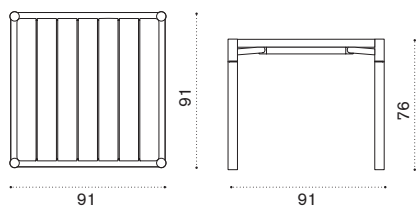

teak + round rope olive green KIPDT1R56

teak + round rope ruby wine KIPDT1R52

pickled teak + round rope dark grey KIPDT5RCD

→ 6,5

Square dining table 91x91

teak KITPQT1

pickled teak KITPQT5

→ 18 → 4