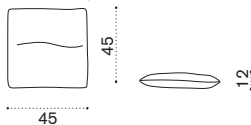

Back cushion 45X45

ice RTCUSCQPP40
aegean blue RTCUSCQPP41
leofanto 1 RTCUSCQPP42
carmide 11 RTCUSCQPP43
chartreuse RTCUSCQPP29
amazone RTCUSCQA54

$\rightarrow$ 0,5