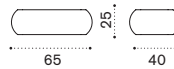

Rectangular coffee table 65x40

LOTCRW2_

→ 5,5