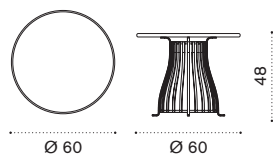

Coffee table Ø 60 H48

alu. mineral grey + white VXTCTM1D53PLSB
alu. mineral grey + ardesia VXTCTM1D53PLA
alu. limestone white + white VXTCTM1D56PLSB
alu. limestone white + ardesia VXTCTM1D56PLA

→ 16,5