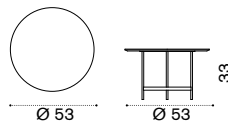

 → 10

Coffee table 140x65x25H

dark grey + ice white CPTCRM2DGLI
dark grey + brown CPTCRM2DGLIE

 → 30

Coffee table 80x35x7H

dark grey + ice white CPTCRM1DGLI
dark grey + brown CPTCRM1DGLIE

 → 10

Swing