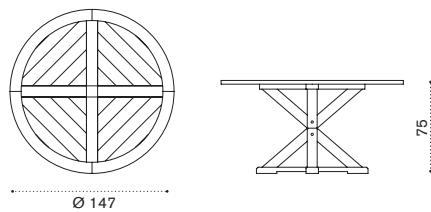

Rain cover

Ethi-Care

Round dining table Ø 147

teak CSTPTT1

pickled teak CSTPTT5

→ 61,5 → 6-8

Square dining table 140x140

teak CSTPQT1