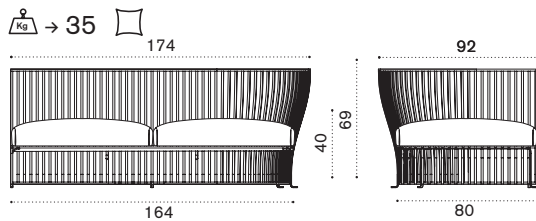

Venexia

Back end module left

alu. mineral grey VXFSD53
alu. limestone white VXFSD56
cushions, seat+4back lichen VXCUGA46
cushions, seat+4back linen color VXCUGA49