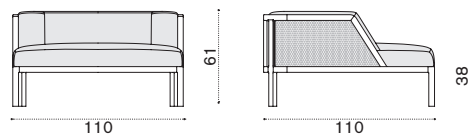

Lounge armchair

natural teak GLPLT1R1
pickled teak GLPLT5R2
cushions, seat+back GLCUPL_____

→ 28,5