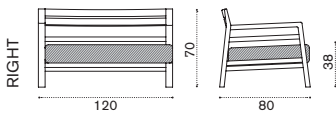

Costes

Back end module right (D) / left (S)

teak CODMF_T1
pickled teak CODMF_T5
cushions, seat+back COCUDMFA___
→ 39