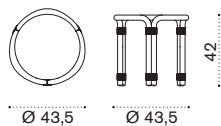

Coffee table Ø43,5 H42

pickled teak + cipollino marble RTTCTM1H2T5MC
pickled teak + statuary marble RTTCTM1H2T5MS
pickled teak + mosaic marble RTTCTM1H2T5MM
pickled teak + london smoke RTTCTM1H2T5PSL

$\rightarrow$ 9