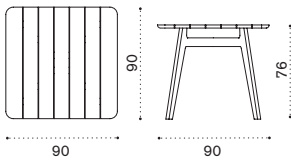

 → 6,5

Dining armchair

natural teak KNPDT1R70
pickled teak KNPDT5R71

 → 7

Square dining table 90x90

natural teak KNTPQT1
pickled teak KNTPQT5

 → 17  → 4

Round dining table Ø 110