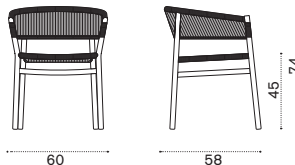

Dining armchair

teak + round rope sand KIPDT1RCS

teak + round rope olive green KIPDT1R56

teak + round rope ruby wine KIPDT1R52

pickled teak + round rope dark grey KIPDT5RCD

→ 6,5