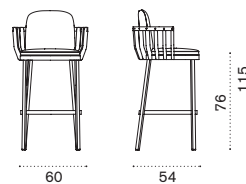

Barstool

pickled teak SWSGD__T5
natural teak SWSGD__T1
cushions, seat+back SWCUPD_____

→ 9