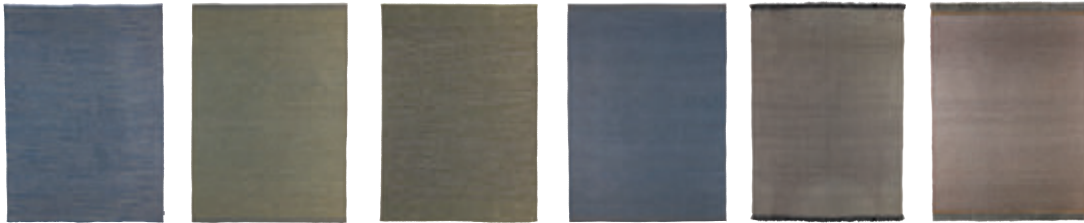

Shield 123x175  → 10 
CTSCM1D44T1

Shield 145x145  → 10,5 
CTSCM2D44T1

Planter
CTFIB44

 → 13

Malindi / Goa / Coimbra / Petra

Collection composed of: outdoor rug.

Material

Malindi
Blue
Indigo