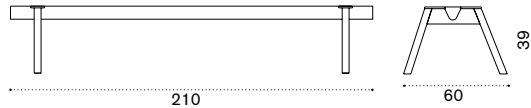

Ethi-Care

Beam L 150 with legs

alu. ACTRCM1D__

→ 10.5

Beam L 210 with legs

alu. ACTRCM2D__

→ 12.5

Beam L 240 with legs