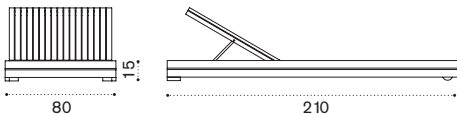

Essenza

Collection composed of:
sun lounger / double
canopy sun lounger.

FSC™ certified product

Material

Teak + Stainless Steel

Rain cover
Ethi-Care

Fabrics

Acrylic
Ivory

Acrylic
Dove Grey

Velum
White Stone

Lounge bed with curtains

Curtains included EZALT1S00T1
mattresses EZCUALA__

→ 91

Sun lounger

EZLES00T1
mattress EZCULEA__

→ 37

Friends

Collection composed of:
square dining table
/ rectangular dining table.

FSC™ certified product

Material

Natural Teak

Pickled Teak

Rain cover

Ethi-Care

Square dining table 90x90

teak FDTPQT1
pickled teak FDTPQT5

→ 10 → 4

Rectangular dining table 180x90

teak FDTPT1
pickled teak FDTPT5

→ 29 → 6-8