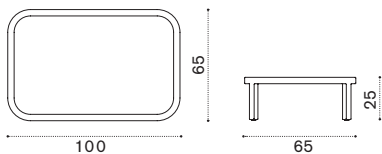

Rectangular coffee table 100x65 h25

natural teak + ceramic stone ice white GLTCRHT1LI
pickled teak + ceramic stone sand GLTCRHT5LS

→ 10