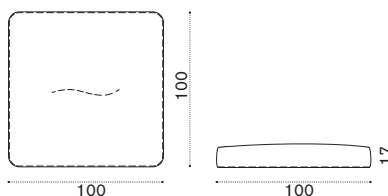

natural teak + alu. dark grey CPBAM2T1DG

→ 39,5

XL module 120x240

natural teak + alu. dark grey CPBAM3T1DG

→ 54

Cushion 100x100

soft ivory melange CPCUM1O001
aquamarine CPCUM1O732

→ 7