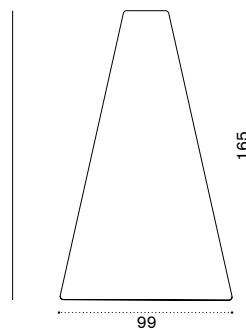

Side panels

metal ACPND59__

→ 4