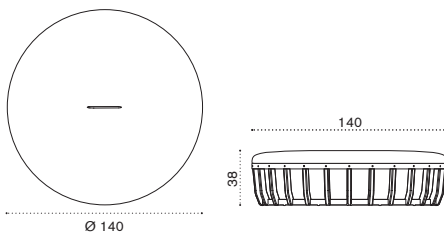

Pouf Ø 60 h46

pickled teak + seat cushion SWPM22D__T5
natural teak + seat cushion SWPM22D__T1

 → 13,5 

Pouf Ø 140 h38

pickled teak + seat cushion SWPM31D__T5
natural teak + seat cushion SWPM31D__T1

 → 42 

Pouf Ø 140 h46