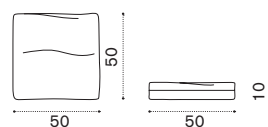

→ 1,3

Ethimo

Grand Life

Coffee table Ø 77 h25

natural teak + ceramic stone ice white GLTCTH1T1LI
pickled teak + ceramic stone sand GLTCTH1T5LS

 → 9

Coffee table Ø 77 h45

natural teak + ceramic stone ice white GLTCTH2T1LI
pickled teak + ceramic stone sand GLTCTH2T5LS