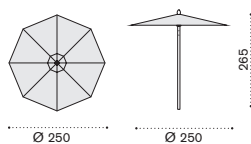

Classic

Round umbrella Ø 2,5 m

CCOMTM2FA

→ 19