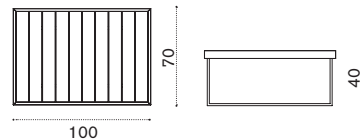

Allaperto

Matteo Thun & Antonio Rodriguez
Collection composed of: lounge armchair
/ 2 seater sofa / square and rectangular
coffee table / sunbed / lounge bed / hanging
armchair / free-standing outdoor swings.

FSC™ certified product

Lounge armchair

Allaperto Mountain Etwick AAPLS51T5W20
seat cushion espresso AACUSEPLAW39
Allaperto Mountain Tartan AAPLS51T1E38
sleeping bag AASBPPMA
lumbar cushion red navajo with velvet blue piping AACULBA31

Allaperto Urban AAPLS51T1E37

Allaperto Camping chic AAPLS43M3RTW
seat and back cushion lime AACUPLPPVA

Allaperto Nautic AAPLS51T1RFG
lumbar cushion AACULBM2____
decor cushion AACUDCQ____

Allaperto Veranda AAPLS51T1WN
lumbar cushion AACULBM2____
decor cushion AACUDCQ____

→ 12-14

2 seater sofa

Allaperto Mountain Etwick AAD2S51T5W20
seat cushion espresso AACUSED2AW39
Allaperto Mountain Tartan AAD2S51T1E38
sleeping bag AASBPPMA
lumbar cushion red navajo with velvet blue piping AACULBA31

Allaperto Urban AAD2S51T1E37
lumbar cushion AACULBM2____
decor cushion AACUDCQ____

Allaperto Nautic AAD2S51T1RFG
lumbar cushion AACULBM2____
decor cushion AACUDCQ____

→ 18-21

Square coffee table 50x50

Allaperto Mountain Etwick AATCQB51T5
Allaperto Mountain Tartan AATCQB51T1

Allaperto Urban AATCQB51T5

Allaperto Nautic AATCQB51T1

Allaperto Veranda AATCQB51T1

→ 8

240

Rectangular coffee table 100x70

Allaperto Mountain Etwick AATCRB51T5
Allaperto Mountain Tartan AATCRB51T1

Allaperto Urban AATCRB51T5

Allaperto Nautic AATCRB51T1

Allaperto Veranda AATCRB51T1

→ 16

Ethimo