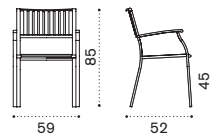

EIPDB__

Classic seat cushion (H 3cm) EICUSEPDAW2_
Pratic seat cushion (H 2cm) CUSEPREIA1

→ 8,5

Sunbed

Metal white + white ethitex EILEB31E57

Metal mud grey + dove grey ethitex EILEB40E52

→ 17

Smart – side table 43x35