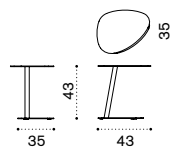

Smart – side table 43x35

SMTCRD_

→ 3,5