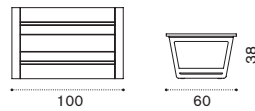

Coffee table 100x60

teak COTCRM1T1
pickled teak COTCRM1T5
→ 11