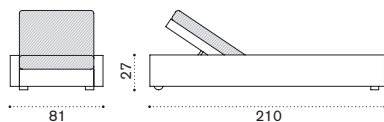

Sunbed

CBLEW2_
mattress CBCULEA__

→ 39,5