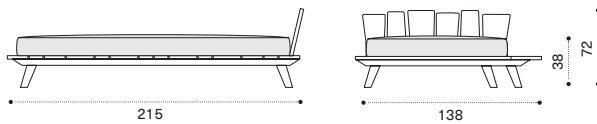

Sunbed

brushed natural teak RALET1S
pickled teak RALET5
seat cushion RACULEP_

→ 40