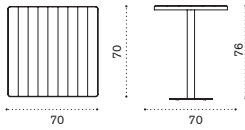

Laren

Square dining table 70x70

pickled teak LATPQM1H1B40T5
teak LATPQM1H1B51T1

→ 15,5 → 4