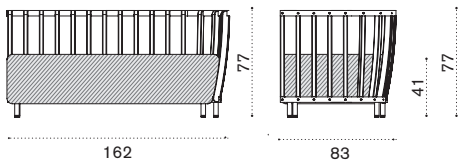

Swing

Patrick Norguet
Collection composed of: alcove / 2 seater sofa / porch swing / XL sofa / lounge armchair / modular sofa / daybed / small and large coffee table / club armchair / barstool / dining armchair / round and rectangular dining table / pouf.

FSC™ certified product

Back end module left

pickled teak SWDMFSD__T5
natural teak SWDMFSD__T1
cushions, seat+3 back SWCUDMFSAW24

→ 45