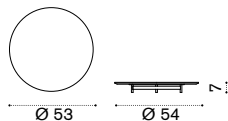

Coffee table Ø53 H7

d. grey + ice white CPTCTH1DGLI
d. grey + brown CPTCTH1DGLIE
d. grey + acquamarina CPTCTH1DGPSP

→ 9