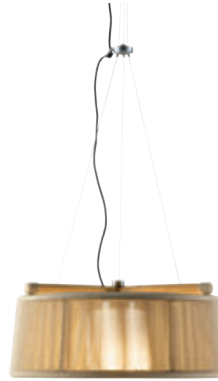

Kilt lamp

Marcello Ziliani

Collection composed of:
suspension lamp.

FSC™ certified product

Material

Teak

+ Round Rope Sand

Pickled Teak

+ Round Rope Dark Grey

Suspension lamp

KILAT_RC_

→ 8

IP44, 1XE27
(Bulb not included, depends on the bulb
used) according to European regulations

Ø62

Ø62

30

Ethimo