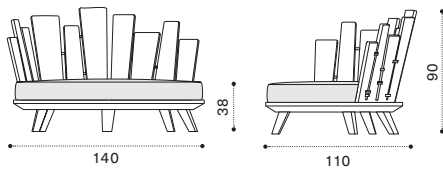

Rafael

Paola Navone
Collection composed of:
loung armchair / daybed / lounge armchair
with integrated coffee table / coffee table
/ sunbed / octagonal dining table
/ XL octagonal dining table / round dining
table / dining armchair.

FSC™ certified product

Lounge armchair right

brushed natural teak RAPLDT1S
pickled teak RAPLDT5
seat cushion RACUPLD___

→ 35