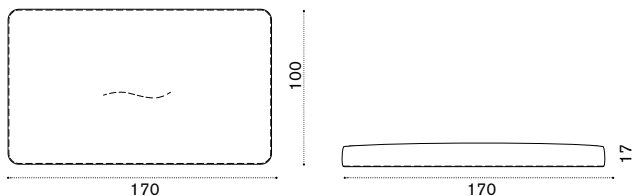

Calipso

Cushion 170x100

soft ivory melange CPCUM2O001
aquamarine CPCUM2O732

→ 12