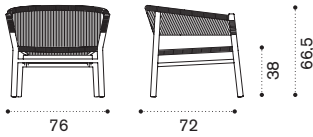

Lounge armchair

teak + round rope sand KIPLT1RCS
teak + round rope olive green KIPLT1R56
teak + round rope ruby wine KIPLT1R52
pickled teak + round rope dark grey KIPLT5RCD