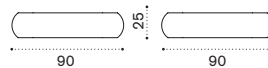

Square coffee table 90x90

LOTQW2_

→ 10,5