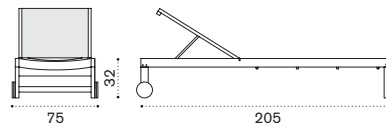

Sand Teak + ethitex

SDLET1E5_

→ 20,5