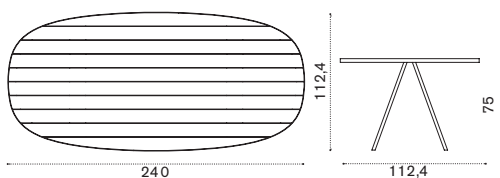

 → 65   → 8

Rectangular dining table 200x99

with pickled teak table top ESTPRD__T5

 → 54   → 8

Oval dining table 240x112,4

with pickled teak top ESTPOD__T5

 → 55   → 8

Sun lounger