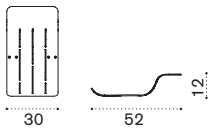

Ace

Bag holder 30x52

alu. ACPZM1D__

→ 2,5