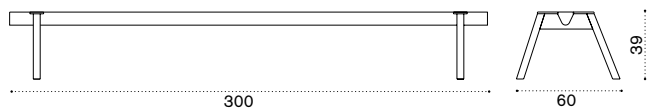

Beam L 300 with legs

alu. ACTRCM4D__

→ 15.5