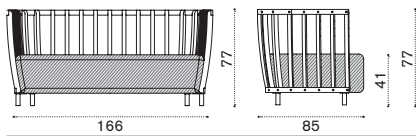

Swing

2 seater sofa

pickled teak SWD2D__T5
natural teak SWD2D__T1
cushions, seat + 2 back SWCUD2AW24

→ 43