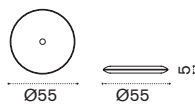

Agave

Mattia Albicini

Collection composed of: lounge chair
/ round, square coffee table / dining chair
/ square, round, rectangular dining table.

FSC™ certified product

Material - Frame

Metal
Sepia Black

Natural
Teak

Fabrics

Acrylic
Black Stone

Acrylic
Velvet Blue

Acrylic
Velvet Artic Grey

Fabrics

PP
Geometric
Terra

PP
Geometric
Marine

Rain cover

Ethi-Care

Lounge chair

AGPLB48T1

→ 8

Shaped seat cushion

black stone AGCUPLSAW28
velvet blue AGCUPLSA30
velvet artic grey AGCUPLSA34
geometric terra AGCUPLSPP35
geometric marine AGCUPLSPP36

→ 0,5

260

Round seat cushion

velvet blue AGCUPLTA30
velvet artic grey AGCUPLTA34
geometric terra AGCUPLTTP35
geometric marine AGCUPLTTP36

→ 0,5

Ethimo