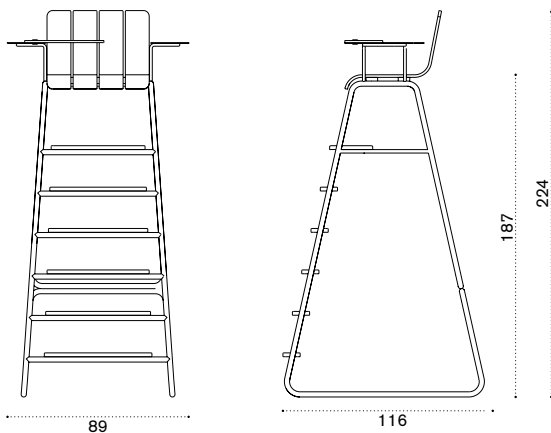

black cork ACVSM1BC

 → 3 

Shelter

metal ACSHD__

 → 12,5 

Umpire chair

teak + metal ACSAD__

 → 52 