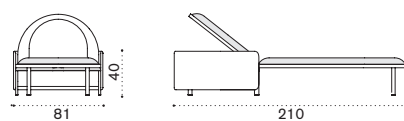

Sun lounger

sun lounger ESLEWNFD43T5
mattress nature white ESCULEAW25

→ 44