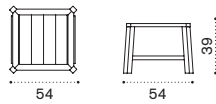

→ 8,5

Petit club Rectangular coffee table

84x54 with removable tray

pickled teak PCTCRT5
teak PCTCRT1

→ 10

Ethimo

Cruise

Collection composed of: deck chair.