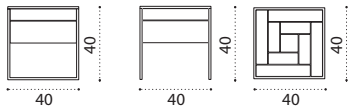

Step

Niccolò Grassi

Collection composed of:
square path lamp.

Material

Terracotta

Red Earth

Mud Grey

Square path lamp

STLAC__

→ 9

IP44 1xGU10 MAX 13W
FL 220-240V
ENERGETIC CLASS: E ≥ A++
(Bulb not included, depends on the bulb
used) according to European regulations