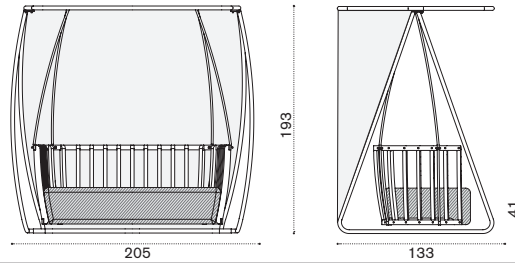

Porch swing

→ 84