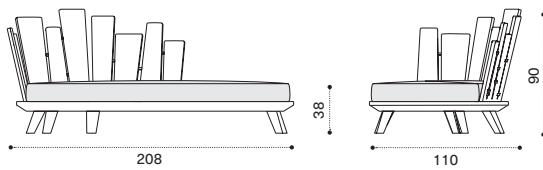

Daybed right

brushed natural teak RADDT1S
pickled teak RADDT5
seat cushion RACUDD___

→ 60,5