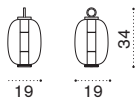

Lucerna

Luca Nichetto
Collection composed of: rechargeable lantern / wired lantern / lamp holder bracket / wired applique.

Material - Lighting fixture

Material - Blown glass

Rechargeable lantern

LNLAV_RD__

→ 2,5

IP44 LED 6W
3000° K - 450 LUMEN
N. batteries: 4 X 1,5V / 2600 mA
Max endurance with batteries: 8h
Recharging cycles 8h
ENERGETIC CLASS: A

Wired lantern

LNLAV_CD__

→ 2,5

IP44 LED 230 VAC 6W
3000° K - 450 LUMEN
ENERGETIC CLASS: A

Lamp holder bracket

LNSPLAD__

→ 1

Wired applique

LNLAAV_D__

→ 3

IP44 LED 230 VAC 6W
3000° K - 450 LUMEN
ENERGETIC CLASS: A