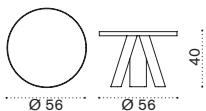

Round coffee table Ø 56

with slate grey ceramic stone top ESTCTD__LN
with dove grey ceramic stone top ESTCTD__LG

→ 9