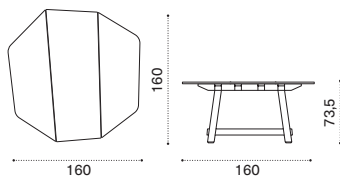

Rafael

Paola Navone
Collection composed of:
loung armchair / daybed / lounge armchair
with integrated coffee table / coffee table
/ sunbed / octagonal dining table
/ XL octagonal dining table / round dining
table / dining armchair.

FSC™ certified product

Octagonal dining table 160 x 160

brushed natural teak + marble RATPQM1T1SMS
brushed natural teak + smeraldo RATPQM1T1SPSR
pickled teak + marble RATPQM1T5MS
pickled teak + smeraldo RATPQM1T5PSR

→ 160 → 8