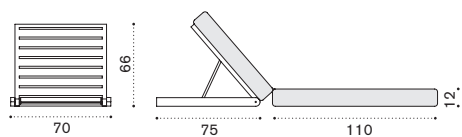

Sandy Backrest

teak SYSH1
mattress ethitex SYCUSHE52

→ 7