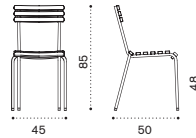

Dining chair

pickled teak LASEB40T5
teak LASEB51T1

→ 5