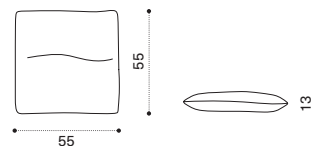

Back cushion 55x55 cm

RACUSCM2___

→ 1