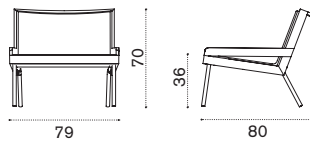

Allaperto

Matteo Thun & Antonio Rodriguez
Collection composed of: lounge armchair
/ 2 seater sofa / square and rectangular
coffee table / sunbed / lounge bed / hanging
armchair / free-standing outdoor swings.

FSC™ certified product

Lounge armchair

Allaperto Mountain Etwick AAPLS51T5W20
seat cushion espresso AACUSEPLAW39
Allaperto Mountain Tartan AAPLS51T1E38
sleeping bag AASBPPMA
lumbar cushion red navajo with velvet blue piping AACULBA31

Allaperto Urban AAPLS51T1E37

Allaperto Camping chic AAPLS43M3RTW
seat and back cushion lime AACUPLPPVA

Allaperto Nautic AAPLS51T1RFG
lumbar cushion AACULBM2____
decor cushion AACUDCQ____

Allaperto Veranda AAPLS51T1WN
lumbar cushion AACULBM2____
decor cushion AACUDCQ____

→ 12-14