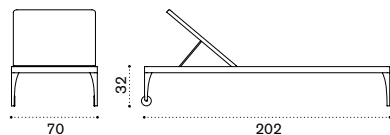

 → 20 

Sun lounger

aluminium + lightwick IFLED4_W2_
mattress IFCULEAW2_

 → 17 

aluminium + ethitex IFLED4_E5_

 → 13 

Smart – side table 43x35

SMTCRD_