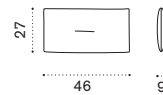

2 lumbar cushions red diamond KNCUDCM2PP53

 → 1

Lumbar cushion for armchair

1 lumbar cushion red diamond KNCUDCM1PP53

 → 0,5

2 seater sofa

natural teak KND2T1R70
pickled teak KND2T5R71
lumbar cushions KNCULBD2_