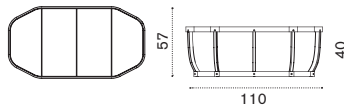

→ 45

Small coffee table Ø 50

pickled teak SWTCQH2D__T5
natural teak SWTCQH2D__T1

→ 9

Large coffee table 110x57

pickled teak SWTCRH1D__T5
natural teak SWTCRH1D__T1

→ 20

Alcove with curtain