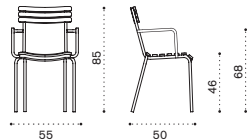

Dining armchair

pickled teak LAPDB40T5
teak LAPDB51T1

→ 6