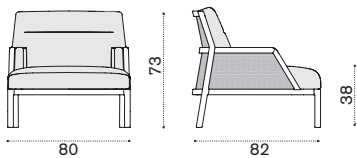

Bergère

natural teak GLPIT1R1
pickled teak GLPIT5R2
cushions, seat+back GLCUP1_____

→ 19