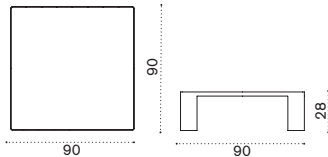

 → 53

Square coffee table 90x90

with slate grey ceramic stone top ESTCQD__LN
 with dove grey ceramic stone top ESTCQD__LG

 → 21

Square coffee table 90x90

with pickled teak top ESTCQD__T5

 → 19

Round coffee table Ø 56