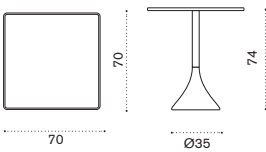

Concreto

Dining table 60X60 h 74
CNTPQM1H1D_____

→ 33,5 → 2

Dining table 60X60 h 105
CNTPQM1H2D_____

→ 35,5 → 2

→ 34,5 → 2-4