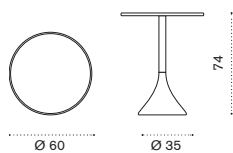

Dining table Ø 60 h 74

CNTPTM1H1D----

→ 33 → 2