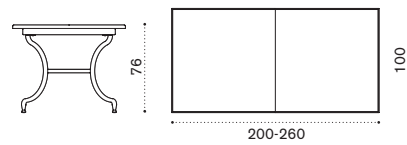

Extendable XL rectangular dining table 200-260x100

EITPRM2B__

→ 85 → 8-10