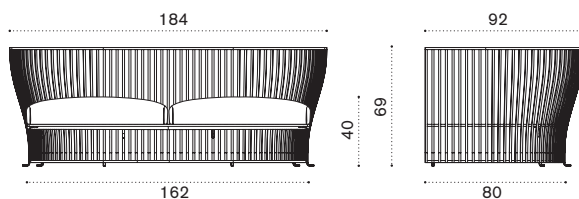

2 seater sofa

alu. mineral grey VXD2D53

alu. limestone white VXD2D56

cushions, seat+5back lichen VXCUD2A46

cushions, seat+5back linen color VXCUD2A49

220

Ethimo

Venexia