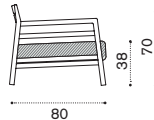

Lounge armchair

teak COPLT1
pickled teak COPLT5
cushions, seat+back COCUPLA___

→ 34