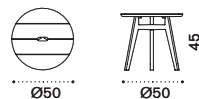

natural teak KNTCRM1T1
pickled teak KNTCRM1T5

 → 17 

Round coffee table Ø 50

natural teak KNTCTT1
pickled teak KNTCTT5

 → 4

Knit

Dining chair

natural teak KNSET1R70
pickled teak KNSET5R71