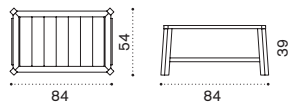

→ 8,5

Petit club Rectangular coffee table

84x54 with removable tray

pickled teak PCTCRT5
teak PCTCRT1

→ 10

Ethimo

Cruise

Collection composed of: deck chair.