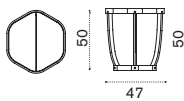

→ 45

Small coffee table Ø 50

pickled teak SWTCQH2D__T5
natural teak SWTCQH2D__T1

→ 9

Large coffee table 110x57

pickled teak SWTCRH1D__T5
natural teak SWTCRH1D__T1

→ 20

Alcove with curtain