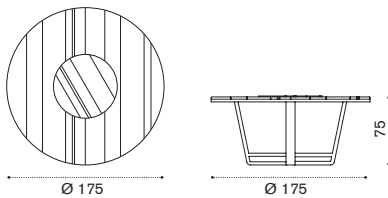

Dining armchair

teak COPDT1
pickled teak COPDT5
 → 10

Cushion

cushion COCUPDA___
 → 1 

Round dining table Ø 175

teak COTPTM1T1
pickled teak COTPTM1T5
 → 94,5   → 8 - 10

Rectangular dining table 240x160

teak COTPRM1T1
pickled teak COTPRM1T5
 → 105   → 10 - 12