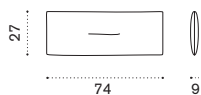

Lumbar cushion for 3 seater sofa

2 lumbar cushions red diamond KNCUDCM2PP53

→ 1