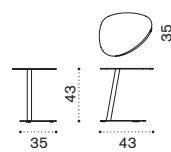

Smart – side table 43x35

SMTCRD__

→ 3,5