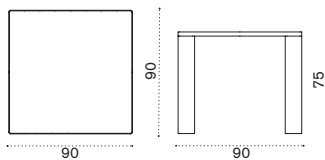

Square dining table 90x90

with ceramic stone top slate grey ESTPQD__LN
with ceramic stone top dove grey ESTPQD__LG

→ 23 → 4