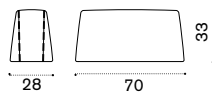

Short back cushion

soft ivory melange CPCUSCM1O001
aquamarine CPCUSCM1O732

→ 4