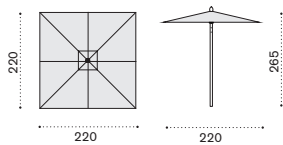

Square umbrella 2,2x2,2 m

CCOMQM2FA_

19 kg → ← ☀