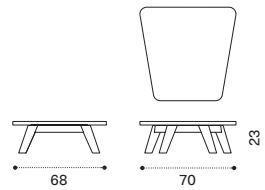

Coffee table 68 x 70 - small

pickled teak + marble RATCQT5MS
pickled teak + smeraldo RATCQT5PSR

→ 26