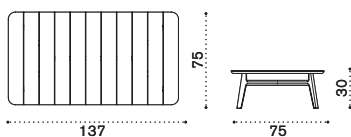

Rectangular coffee table 137x75

natural teak KNTCRM1T1
pickled teak KNTCRM1T5

→ 17