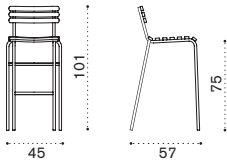

Barstool

pickled teak LASGB40T5
teak LASGB51T1

→ 6