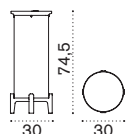

Milk

Emmanuel Gallina
Collection composed of:
portable solar lamp.

FSC™ certified product

Shake

Emmanuel Gallina
Collection composed of:
floor lamp / xl floor lamp.

FSC™ certified product

Material

Natural Teak + Glass

Material

Natural Teak + Frosted plexiglass

Solar lamp

MKLAT1

IP65 50-100 LUMEN
Rechargeable battery 3.6V 2600 mAh
Li-ion Max endurance: 8h
Recharging cycles with line power 10h

Floor lamp

SKLAM1T1

IP44 2700° K - 1650 LUMEN
LED 230 Vac 17W
ENERGETIC CLASS: A

XL floor lamp

SKLAM2T1

IP44 2700° K - 1650 LUMEN
LED 230 Vac 17W
ENERGETIC CLASS: A