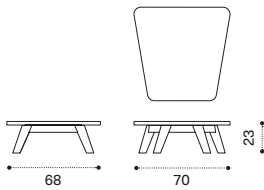

Coffee table 68 x 70 - small

brushed natural teak + marble RATCQT1SMS
brushed natural teak + smeraldo RATCQT1SPSR

 → 26

Coffee table 68 x 70 - small

pickled teak + marble RATCQT5MS
pickled teak + smeraldo RATCQT5PSR