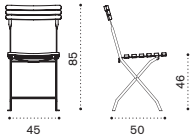

Folding chair

pickled teak LASPB40T5
teak LASPB51T1

→ 6 →