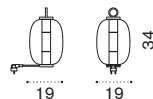

Lucerna

Luca Nichetto
Collection composed of: rechargeable lantern / wired lantern / lamp holder bracket / wired applique.

Material - Lighting fixture

Material - Blown glass

Rechargeable lantern

LNLAV_RD__

→ 2,5

IP44 LED 6W
3000° K - 450 LUMEN
N. batteries: 4 X 1,5V / 2600 mA
Max endurance with batteries: 8h
Recharging cycles 8h
ENERGETIC CLASS: A

Wired lantern

LNLAV_CD__

→ 2,5

IP44 LED 230 VAC 6W
3000° K - 450 LUMEN
ENERGETIC CLASS: A

Lamp holder bracket

LNSPLAD__

→ 1

Wired applique

LNLAAV_D__

→ 3

IP44 LED 230 VAC 6W
3000° K - 450 LUMEN
ENERGETIC CLASS: A