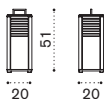

Ginger

Niccolò Grassi
Collection composed of: table lamp
/ xl floor lamp / wall lamp.

Material

Natural Teak + Aluminium

Table lamp

GGLATD52T1

→ 3,5

IP44 2700° K - 1650 LUMEN
LED 230 Vac 17W
ENERGETIC CLASS: A

XL floor lamp

GGLAXD52T1

→ 9

IP44 2700° K - 1650 LUMEN
LED 230 Vac 17W
ENERGETIC CLASS: A

Wall lamp

GGLAWD52T1

→ 3

IP44 2700° K - 1650 LUMEN
LED 230 Vac 17W
ENERGETIC CLASS: A