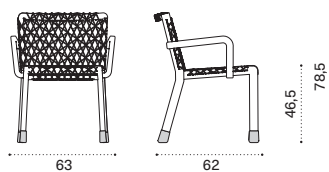

Dining armchair

brushed natural teak RAPDT1SR1
pickled teak RAPDT5R1

→ 6