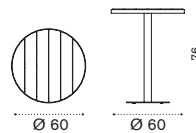

Round dining table Ø 60

pickled teak LATPTH1B40T5
teak LATPTH1B51T1

→ 12,5 → 2