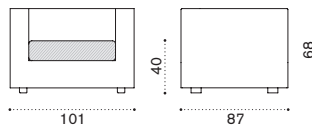

Lounge armchair

CBPOW2_
cushions, seat+back CBCUPOA__

→ 24,5