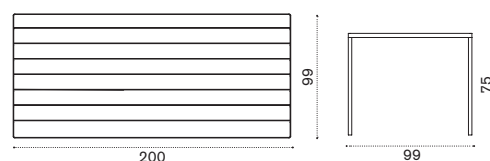

Rectangular dining table 200x99

with pickled teak table top ESTPRD__T5

→ 54 → 8