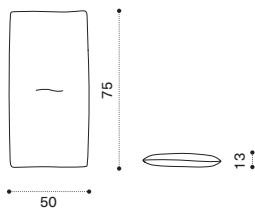

Sunbed back cushion 75x50 cm

RACULESC_

→ 1,5