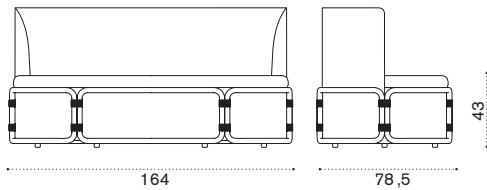

Rotin

2 seater sofa

pickled teak + rust fabric RTD2T5P13
pickled teak + ice fabric RTD2T5PP40
pickled teak + aegean blue fabric RTD2T5PP41

$\rightarrow$ 46