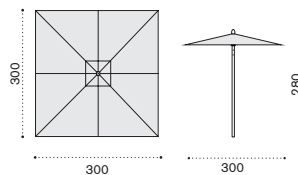

Square umbrella 3x3 m

CCOMQM1FA_

21 kg → ← ☀