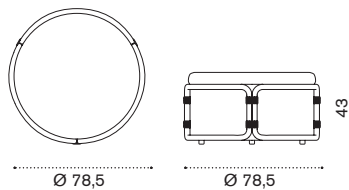

 \rightarrow 17 

Coffee table Ø43,5 H42

pickled teak + cipollino marble RTTCTM1H2T5MC
 pickled teak + statuary marble RTTCTM1H2T5MS
 pickled teak + mosaic marble RTTCTM1H2T5MM
 pickled teak + london smoke RTTCTM1H2T5PSL