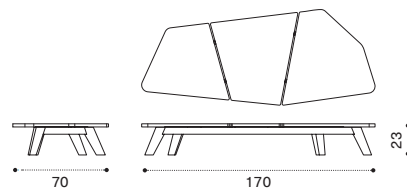

Coffee table 70 x 170 - large

pickled teak + marble RATCRT5MS
pickled teak + smeraldo RATCRT5PSR

→ 40