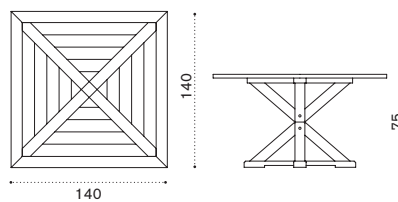

Square dining table 140x140

teak CSTPQT1

→ 56 → 8