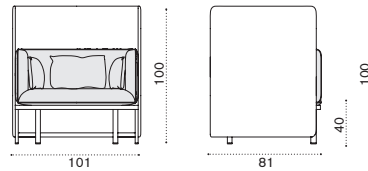

Lounge high back armchair

natwick tight weave ESPLH2WNFD__
natwick wide weave ESPLH2WNHD__
cushions, seat+3 back ESCUPLA__
headrest cushion ESCUTEA__

→ 35