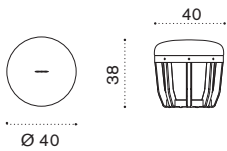

 → 5 

Pouf Ø 40 h46

pickled teak + seat cushion SWPM12D__T5
natural teak + seat cushion SWPM12D__T1

 → 6,5 

Pouf Ø 60 h38

pickled teak + seat cushion SWPM21D__T5
natural teak + seat cushion SWPM21D__T1

 → 10,5 