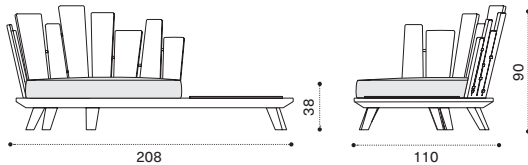

Lounge armchair right with integrated coffee table

brushed natural teak + marble RAD2T1STDMS
brushed natural teak + smeraldo RAD2T1STDPSR
pickled teak + marble RAD2T5TDMS
pickled teak + smeraldo RAD2T5TDPSR
seat cushion RACUD2TD___

→ 68,5