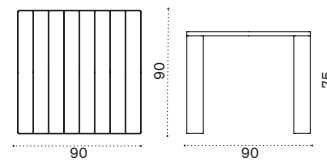

Square dining table 90x90

with pickled teak top ESTPQD__T5

→ 20 → 4