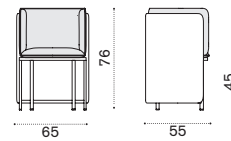

FSC™ certified product

Oval coffee table 160x80

with pickled teak top ESTCOD__T5

 → 21

Dining armchair

natwick tight weave ESPDH1WNFD__
natwick wide weave ESPDH1WNHD__
cushions, seat+back ESCUPDA__

 → 13

Square dining table 90x90