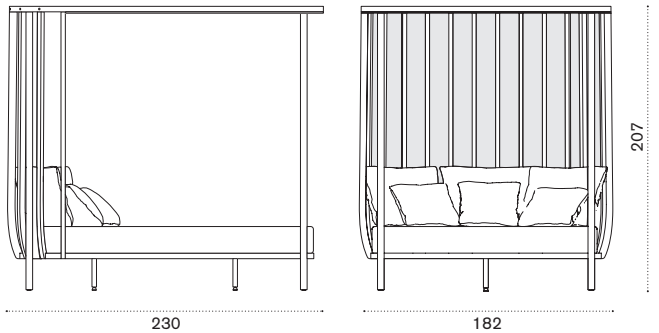

Alcove with curtain

pickled teak SWALS__T5
natural teak SWALS__T1
seat cushion + bed runner nature grey SWCUALAW24
back cushion red earth SWCUSCM1A76
back cushion nature grey SWCUSCM2AW24

→ 50