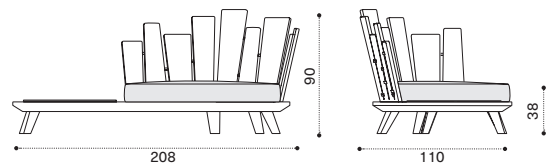

Lounge armchair left with integrated coffee table

brushed natural teak + marble RAD2T1STSMS
brushed natural teak + smeraldo RAD2T1STSPSR
pickled teak + marble RAD2T5TSMS
pickled teak + smeraldo RAD2T5TSPSR
seat cushion RACUD2TS___

→ 68,5