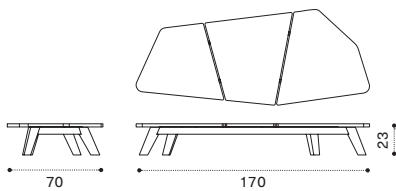

Coffee table 70 x 170 - large

brushed natural teak + marble RATCRT1SMS
brushed natural teak + smeraldo RATCRT1SPSR

→ 40