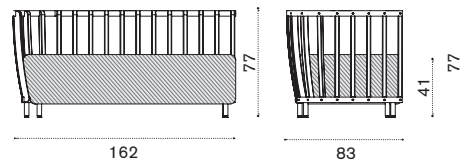

→ 45

Small coffee table Ø 50

pickled teak SWTCQH2D__T5
natural teak SWTCQH2D__T1

→ 9

Large coffee table 110x57

pickled teak SWTCRH1D__T5
natural teak SWTCRH1D__T1

→ 20

Alcove with curtain