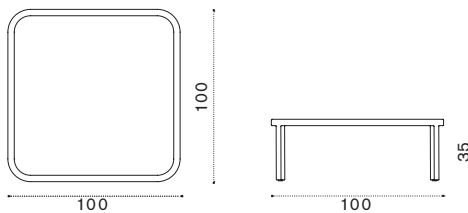

Square coffee table 100x100 h35

natural teak + ceramic stone ice white GLTCQHT1LI
pickled teak + ceramic stone sand GLTCQHT5LS

→ 15