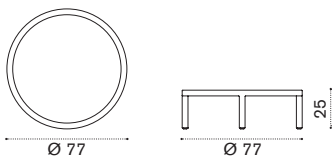

→ 1,3

Ethimo

Grand Life

Coffee table Ø 77 h25

natural teak + ceramic stone ice white GLTCTH1T1LI
pickled teak + ceramic stone sand GLTCTH1T5LS

 → 9

Coffee table Ø 77 h45

natural teak + ceramic stone ice white GLTCTH2T1LI
pickled teak + ceramic stone sand GLTCTH2T5LS