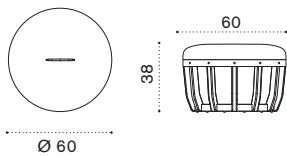

 → 5 

Pouf Ø 40 h46

pickled teak + seat cushion SWPM12D__T5
natural teak + seat cushion SWPM12D__T1

 → 6,5 

Pouf Ø 60 h38

pickled teak + seat cushion SWPM21D__T5
natural teak + seat cushion SWPM21D__T1

 → 10,5 