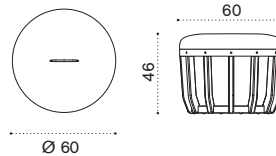

Pouf Ø 60 h46

pickled teak + seat cushion SWPM22D__T5
natural teak + seat cushion SWPM22D__T1

→ 13,5