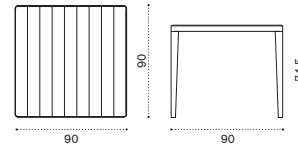

Square dining table 90x90

pickled teak LATPQM2B40T5
teak LATPQM2B51T1

→ 25 → 4