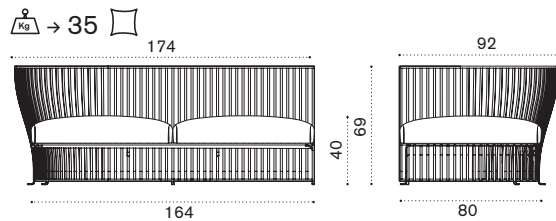

Back end module right

alu. mineral grey VXFDD53
alu. limestone white VXFDD56
cushions, seat+4back lichen VXCUGA46
cushions, seat+4back linen color VXCUGA49