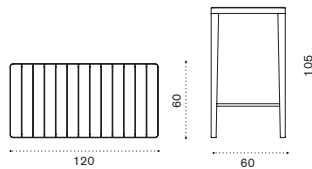

High rectangular table 120x60

pickled teak LATPRM1B40T5
teak LATPRM1B51T1

→ 31 → 4-6