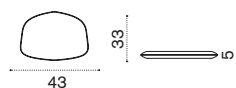

Shaped seat cushion

black stone AGCUSES AW28
geometric terra AGCUSES PP35
geometric marine AGCUSES PP36

$\rightarrow$ 0,2