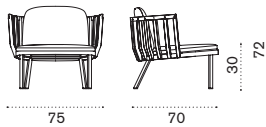

Club armchair

pickled teak SWPCD__T5
natural teak SWPCD__T1
cushions, seat+back SWCUPCAW24

→ 14