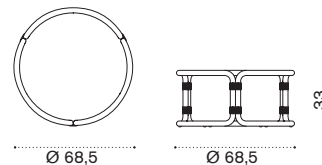

Coffee table Ø68,5 H33

pickled teak + mosaic marble RTTCTM2H1T5MM
pickled teak + london smoke RTTCTM2H1T5PSL
pickled teak + cipollino marble RTTCTM2H1T5MC
pickled teak + statuary marble RTTCTM2H1T5MS

$\rightarrow$ 9,5