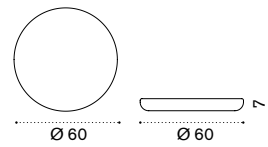

Black cork tray

black cork ACVSM1BC

→ 3