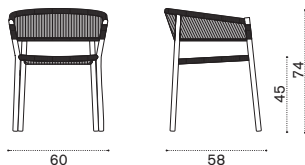

Pickled Teak
+ Round Rope Dark Grey

Rain cover

Ethi-Care

Dining armchair

stainless steel + round rope grey KIPDS00RCG

→ 6,5

Dining armchair

teak + round rope sand KIPDT1RCS