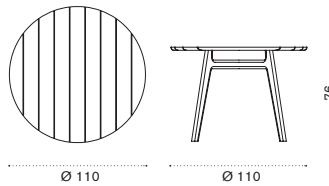

Round dining table Ø 110

natural teak KNTPTT1
pickled teak KNTPTT5

→ 27 → 5