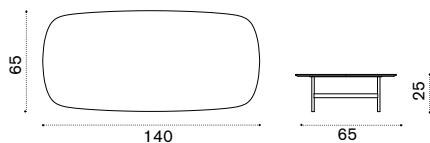

Coffee table 140x65x25H

dark grey + ice white CPTCRM2DGLI
dark grey + brown CPTCRM2DGLIE

→ 30