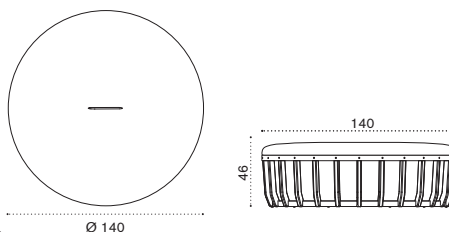

Pouf Ø 140 h46

pickled teak + seat cushion SWPM32D__T5
natural teak + seat cushion SWPM32D__T1

→ 48