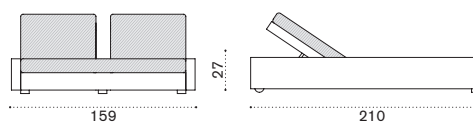

Double sunbed

CBLDW2_
mattress CBCULDA__

→ 68