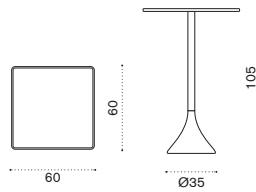

Concreto

Dining table 60X60 h 74
CNTPQM1H1D_____

→ 33,5 → 2

Dining table 60X60 h 105
CNTPQM1H2D_____

→ 35,5 → 2

→ 34,5 → 2-4