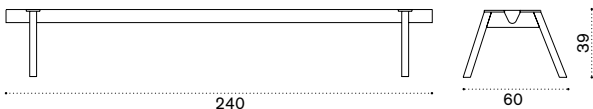

Beam L 240 with legs

alu. ACTRCM3D__

→ 13.5