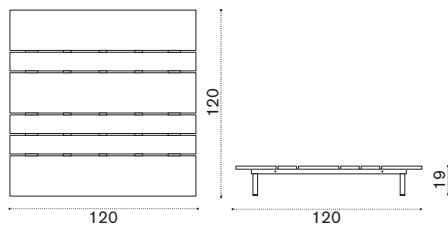

S module 120x120

natural teak + alu. dark grey CPBAM1T1DG

→ 27