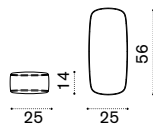

Armrest cushion

soft ivory melange CPCUBRO001
aquamarine CPCUBRO732

→ 1