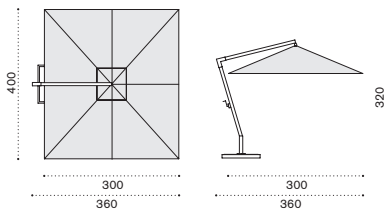

HOBRFA__
8 concrete tiles SETMA8PZ

umbrella → 90 + tiles → 167

Square umbrella 3x3 m

HOBRQA__
8 concrete tiles SETMA8PZ

umbrella → 85 + tiles → 167

Classic

Collection composed of: square, round and rectangular wooden umbrella.