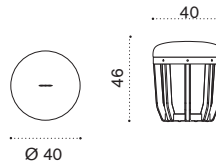

 → 5 

Pouf Ø 40 h46

pickled teak + seat cushion SWPM12D__T5
natural teak + seat cushion SWPM12D__T1

 → 6,5 

Pouf Ø 60 h38

pickled teak + seat cushion SWPM21D__T5
natural teak + seat cushion SWPM21D__T1

 → 10,5 