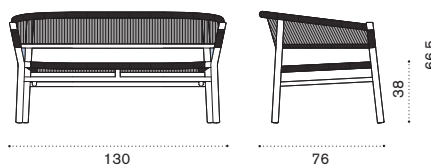

2 seater sofa

teak + round rope sand KID2T1RCS

pickled teak + round rope dark grey KID2T5RCD

→ 13