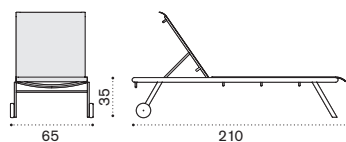

EIPDB__

Classic seat cushion (H 3cm) EICUSEPDAW2_
Pratic seat cushion (H 2cm) CUSEPREIA1

→ 8,5

Sunbed

Metal white + white ethitex EILEB31E57

Metal mud grey + dove grey ethitex EILEB40E52

→ 17

Smart – side table 43x35