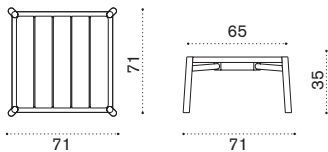

Square coffee table 65x65

teak KITCQT1
pickled teak KITCQT5