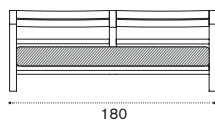

3 seater sofa

teak COD3T1
pickled teak COD3T5
cushions, seat+2 back COCUD3A___

→ 48