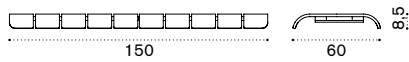

Ace

Patrick Norguet
Collection composed of:
umpire chair / bench / bag holder / shoe
holder / storage / tray / free-standing panel.

FSC™ certified product

Seat L 150cm without backrest

teak ACS20T1

→ 10