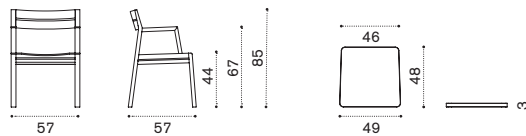

Dining armchair

teak COPDT1
pickled teak COPDT5
→ 10