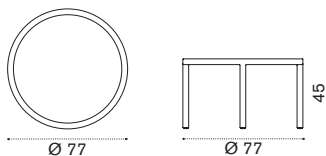

Coffee table Ø 77 h45

natural teak + ceramic stone ice white GLTCTH2T1LI
pickled teak + ceramic stone sand GLTCTH2T5LS

→ 9