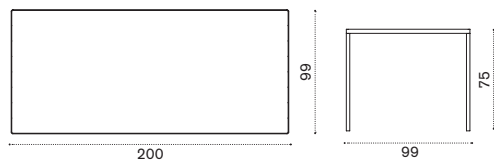

Rectangular dining table 200x99

with slate grey ceramic stone table top ESTPRD__LN
with dove grey ceramic stone top ESTPRD__LG

→ 65 → 8