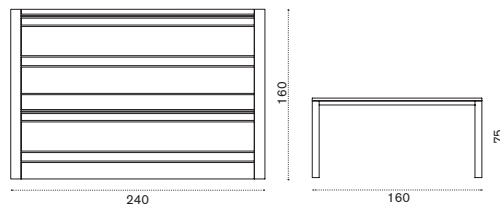

Dining armchair

teak COPDT1
pickled teak COPDT5
 → 10

Cushion

cushion COCUPDA___
 → 1 

Round dining table Ø 175

teak COTPTM1T1
pickled teak COTPTM1T5
 → 94,5   → 8 - 10

Rectangular dining table 240x160

teak COTPRM1T1
pickled teak COTPRM1T5
 → 105   → 10 - 12