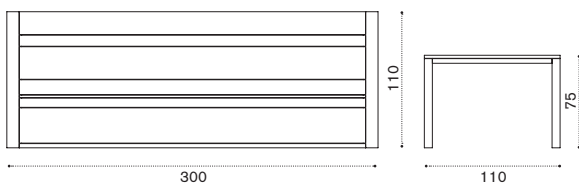

XL rectangular dining table 300x110

teak COTPRM2T1
pickled teak COTPRM2T5
→ 108 → 12