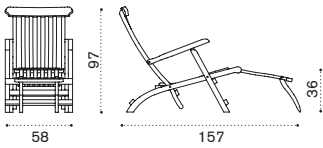

Deck chair

pickled teak CRSDT5

teak CRSDT1

mattress CRCUSDA1

16