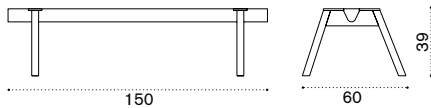

Beam L 150 with legs

alu. ACTRCM1D__

→ 10.5