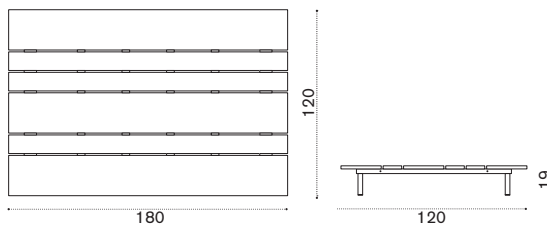

natural teak + alu. dark grey CPBAM2T1DG

→ 39,5

XL module 120x240

natural teak + alu. dark grey CPBAM3T1DG

→ 54

Cushion 100x100

soft ivory melange CPCUM1O001
aquamarine CPCUM1O732

→ 7