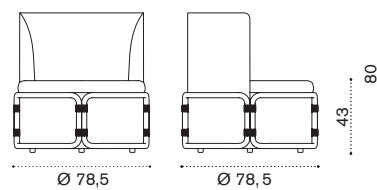

Lounge armchair

pickled teak + rust fabric RTPLT5P13
pickled teak + ice fabric RTPLT5PP40
pickled teak + aegean blue fabric RTPLT5PP41

$\rightarrow$ 22,5