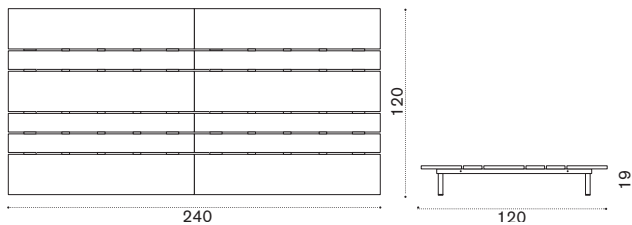

natural teak + alu. dark grey CPBAM2T1DG

→ 39,5

XL module 120x240

natural teak + alu. dark grey CPBAM3T1DG

→ 54

Cushion 100x100

soft ivory melange CPCUM1O001
aquamarine CPCUM1O732

→ 7