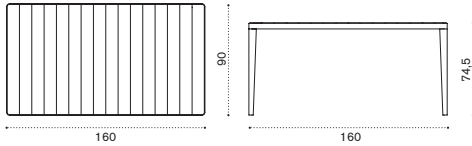

Rectangular dining table 160x90

pickled teak LATPRM2B40T5
teak LATPRM2B51T1

→ 36 → 6-8