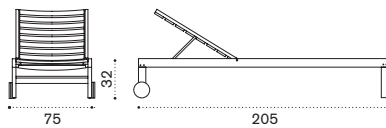

Ethi-Care

Sand Teak

SDLET1
 mattress SDCULEA_

→ 25

Sand Teak + ethitex

SDLET1E5_

→ 20,5

Sandy Backrest