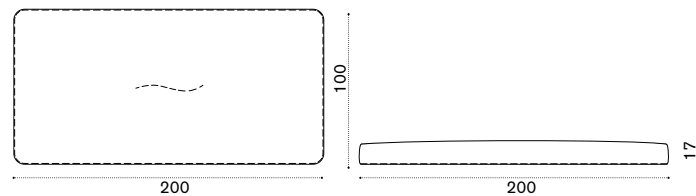

Cushion 200x100

soft ivory melange CPCUM3O001
aquamarine CPCUM3O732

→ 14

Short back cushion

soft ivory melange CPCUSCM1O001
aquamarine CPCUSCM1O732

→ 4

Long back cushion

soft ivory melange CPCUSCM2O001
aquamarine CPCUSCM2O732

→ 5.5

Armrest cushion

soft ivory melange CPCUBRO001
aquamarine CPCUBRO732

→ 1

Back cushion 50x30

soft ivory melange CPCUSCRO001
aquamarine CPCUSCRO732
elitis acquamarina CPCUSCRO11440

→ 1,5

Back cushion 45x45

soft ivory melange CPCUSCQO001
aquamarine CPCUSCQO732
elitis acquamarina CPCUSCQO11440

→ 1

Coffee table Ø53 H7

d. grey + ice white CPTCTH1DGLI
d. grey + brown CPTCTH1DGLIE
d. grey + acquamarina CPTCTH1DGPSP

→ 9

Coffee table Ø53 H33

d. grey + ice white CPTCTH2DGLI
d. grey + brown CPTCTH2DGLIE
d. grey + acquamarina CPTCTH2DGPSP

→ 10