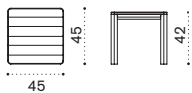

T-Box Trunk

pickled teak TBBLT5
teak TBBLT1

→ 50

Clay Square coffee table 45x45

pickled teak CYTCQT5
teak CYTCQT1

→ 7

278

Clay / Petit club