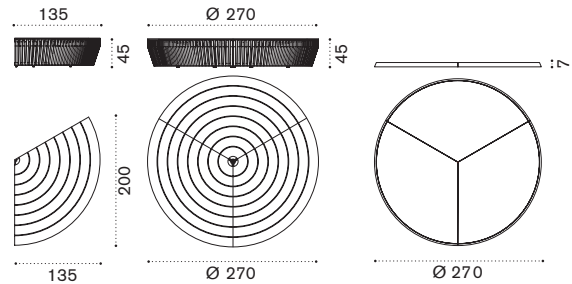

Round lounge bed Ø 2,7m x h44 cm

Accoya® HULBT1A
Siberian Larch HULBT1L
mattress Ø 2,7m h8cm HUCUNI____
decorative cushion 55x55 cm
RACUSCM1____

→ 161