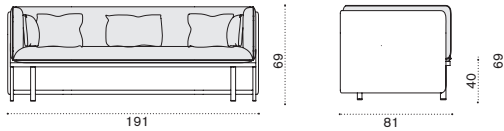

3 seater sofa

natwick tight weave ESD3H1WNFD__
natwick wide weave ESD3H1WNHD__
cushions, seat+5 back ESCUD3A__

→ 50