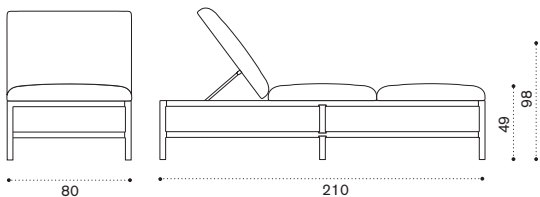

Sunbed

natural teak + mattress GLLET1____
pickled teak + mattress GLLET5____

→ 29