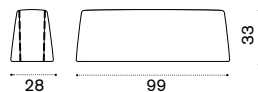

 → 14 

Short back cushion

soft ivory melange CPCUSCM1O001
aquamarine CPCUSCM1O732

 → 4 

Long back cushion

soft ivory melange CPCUSCM2O001
aquamarine CPCUSCM2O732

 → 5.5 

Armrest cushion