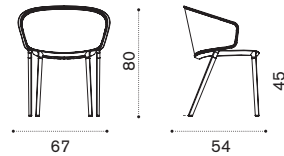

Dining armchair

natwick + warmwhite PVPDD43WN
rope light grey + warmwhite PVPDD43R1
rope lava grey + dark grey PVPDDGR4