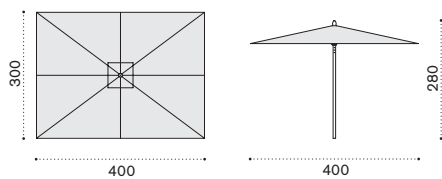

Rectangular umbrella 4x3 m

CCOMRM1FA

→ 23