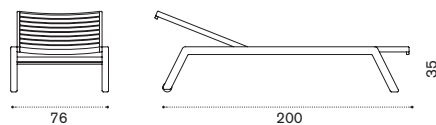

Sun lounger

teak COLET1
pickled teak COLET5
mattress COCULEA___
→ 22