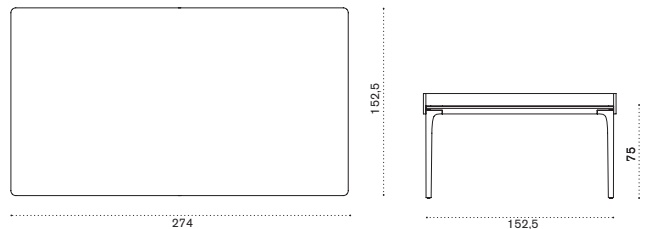

Play

XL square dining table 149x149

aluminium PLTPQM2D4_
aluminium + ceramic stone PLTPQM2D__L_

→ 52-54 → 8

XL square dining table 149x149

aluminium + teak PLTPQM2D4_T1

→ 44 → 8

Rectangular dining table 199x99

aluminium PLTPRM1D4_
aluminium + ceramic stone PLTPRM1D4_L_

→ 48-50 → 8

Rectangular dining table 199x99

aluminium + teak PLTPRM1D4_T1

→ 40 → 8

XL rectangular dining table 274x99

aluminium PLTPRM2D4_
aluminium + ceramic stone PLTPRM2D4_L_

→ 60-63 → 10

XL rectangular dining table 274x99

aluminium + teak PLTPRM2D4_T1

→ 49,2 → 10

Rectangular dining / Ping pong table 274x152,5

aluminium + ceramic stone PLTPRM3D38LP
ping pong kit included

→ 96,5 → 12