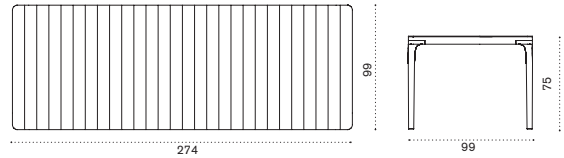

aluminium PLTPRM2D4_
aluminium + ceramic stone PLTPRM2D4_L_

 → 60-63  → 10

XL rectangular dining table 274x99

aluminium + teak PLTPRM2D4_T1

 → 49,2  → 10

Rectangular dining / Ping pong table 274x152,5

aluminium + ceramic stone PLTPRM3D38LP
ping pong kit included