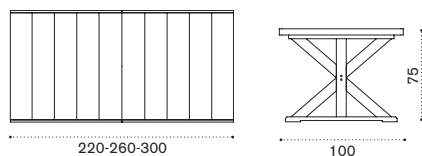

Extendable rectangular dining table 220-260-300x100

teak CSTPRT1

pickled teak CSTPRT5

→ 100 → 8-12