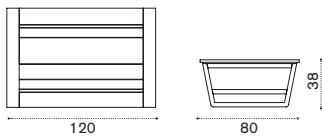

XL coffee table 120x80

teak COTCRM2T1
pickled teak COTCRM2T5
→ 20