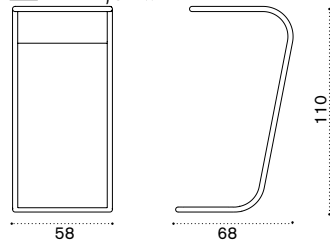

black cork ACVSM1BC

 → 3 

Shelter

metal ACSHD__

 → 12,5 

Umpire chair

teak + metal ACSAD__

 → 52 