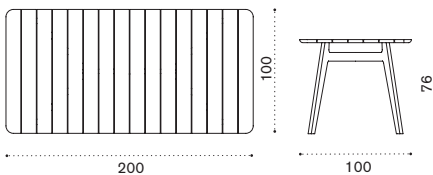

Rectangular dining table 200x100

natural teak KNTPRM1T1
pickled teak KNTPRM1T5

→ 70 → 6-8