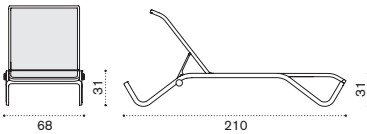

Sun lounger

OCLED4___
mattress nature grey OCCULEAW24