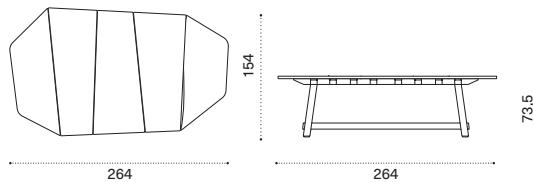

Dining table 264 x 154

brushed natural teak + marble RATPRM1T1SMS
brushed natural teak + smeraldo RATPRM1T1SPSR
pickled teak + marble RATPRM1T5MS
pickled teak + smeraldo RATPRM1T5PSR

→ 255 → 10