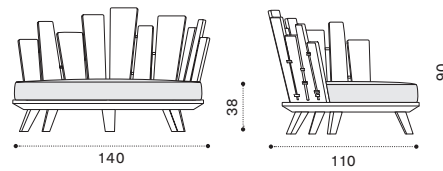

Lounge armchair left

brushed natural teak RAPLST1S
pickled teak RAPLST5
seat cushion RACUPLS___

→ 35