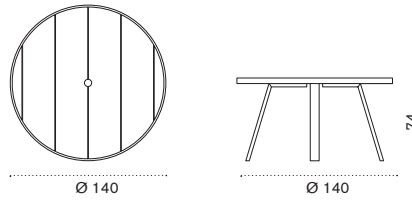

Rectangular dining table 240x100

pickled teak SWTPRM2D__T5
natural teak SWTPRM2D__T1

 → 48  → 8

Round dining table Ø 140

pickled teak SWTPTM1D__T5
natural teak SWTPTM1D__T1

 → 35  → 6-7 

Pouf Ø 40 h38

pickled teak + seat cushion SWPM11D__T5
natural teak + seat cushion SWPM11D__T1