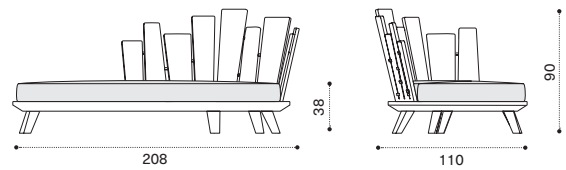

→ 35

Daybed right

brushed natural teak RADDT1S
pickled teak RADDT5
seat cushion RACUDD___

→ 60,5

Daybed left

brushed natural teak RADST1S
pickled teak RADST5
seat cushion RACUDS___

→ 60,5

Lounge armchair right with integrated coffee table