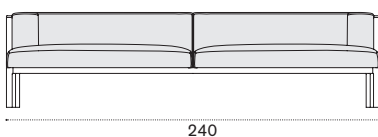

→ 28,5

XL sofa

natural teak GLD3T1R1
pickled teak GLD3T5R2
cushions, seat+back GLCUDI_____

→ 52

230

Complementary back cushion for XL sofa and armchair

nature white GLCUSAW25
nature grey GLCUSAW24
corda GLCUSCPP50