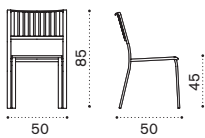

Elisir

Square dining table 70x70 – 80x80 – 90x90

70x70 EITPQM1B__
80x80 EITPQM2B__
90x90 EITPQM3B__

→ 12 - 14 - 17 → 2-4

Extendable XL rectangular dining table 200-260x100

EITPRM2B__

→ 85 → 8-10

Extendable rectangular dining table 160-220x90

EITPRM1B__

→ 65 → 6-8

Dining chair

EISEB__

Classic seat cushion (H 3cm) EICUSEPDAW2_
Pratic seat cushion (H 2cm) CUSEPREIA1

→ 7

Dining armchair

EIPDB__

Classic seat cushion (H 3cm) EICUSEPDAW2_
Pratic seat cushion (H 2cm) CUSEPREIA1

→ 8,5

Sunbed

Metal white + white ethitex EILEB31E57

Metal mud grey + dove grey ethitex EILEB40E52

→ 17

Smart – side table 43x35

SMTCRD__

→ 3,5