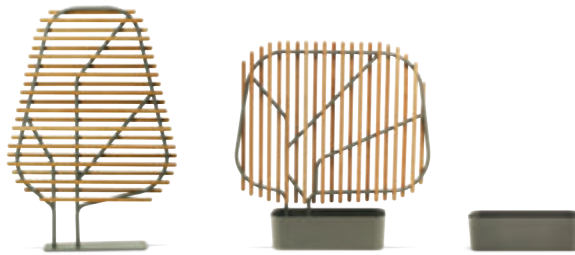

Clostra

Emmanuel Gallina
Collection composed of: high shield
/ low shield / planter.

FSC™ certified product