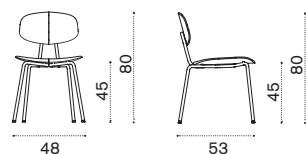

Dining chair

AGSEB48T1

$\rightarrow$ 6