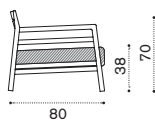

3 seater sofa

teak COD3T1
pickled teak COD3T5
cushions, seat+2 back COCUD3A___

→ 48