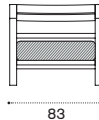

Lounge armchair

teak COPLT1
pickled teak COPLT5
cushions, seat+back COCUPLA___

→ 34