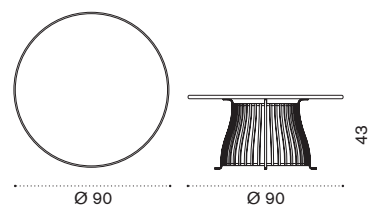

Coffee table Ø 90 H43

alu. mineral grey + white VXTCTM2D53PLSB
alu. mineral grey + ardesia VXTCTM2D53PLA
alu. limestone white + white VXTCTM2D56PLSB
alu. limestone white + ardesia VXTCTM2D56PLA

→ 38