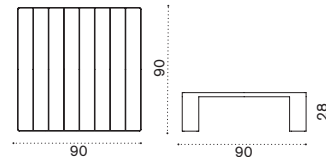

 → 53

Square coffee table 90x90

with slate grey ceramic stone top ESTCQD__LN
 with dove grey ceramic stone top ESTCQD__LG

 → 21

Square coffee table 90x90

with pickled teak top ESTCQD__T5

 → 19

Round coffee table Ø 56