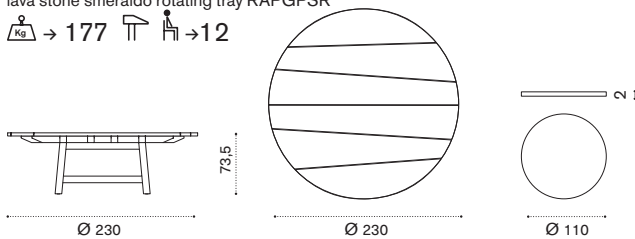

Round dining table Ø 230

brushed natural teak RATPTM1T1S
pickled teak RATPTM1T5
statuary marble rotating tray RAPGMS
lava stone smeraldo rotating tray RAPGPSR

→ 177 → 12