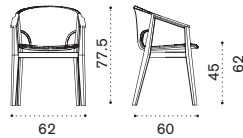

Dining armchair

natural teak KNPDT1R70
pickled teak KNPDT5R71

→ 7