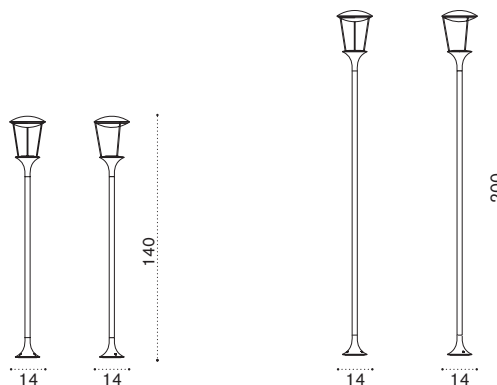

Wall Lamp

PHLAWDG

IP65 LED 230 VAC 15W
3000° K - 1500 LUMEN
ENERGETIC CLASS: A

Base Plate

PHBALADG