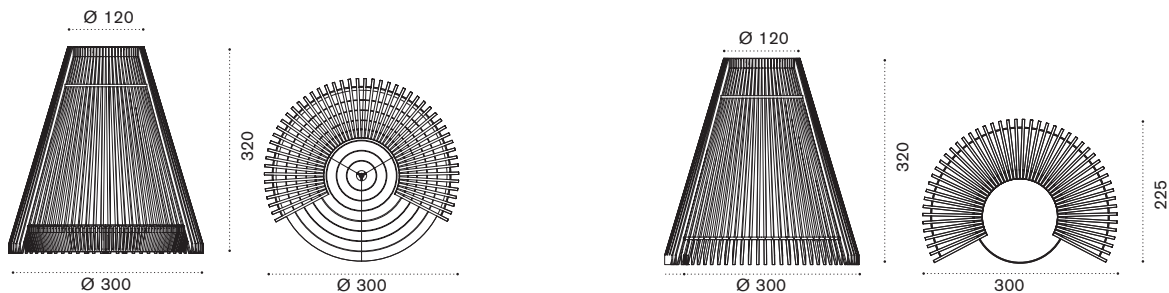

Wooden shelter Ø 3m x h3,25m

Accoya® HUGUT1A
Siberian Larch HUGUT1L
curtain 2,8x2,65 m HUTDV____

→ 199