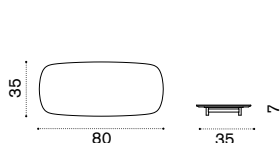

 → 10

Coffee table 140x65x25H

dark grey + ice white CPTCRM2DGLI
dark grey + brown CPTCRM2DGLIE

 → 30

Coffee table 80x35x7H

dark grey + ice white CPTCRM1DGLI
dark grey + brown CPTCRM1DGLIE

 → 10

Swing