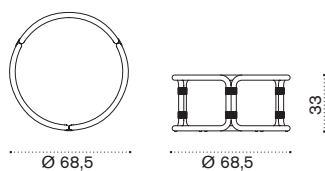

Coffee table Ø68,5 H33

RTTCTM2H1T5MM	Pickled teak + marble mosaic
RTTCTM2H1T5PSL	Pickled teak + london smoke
RTTCTM2H1T5MC	Pickled teak + cipollino marble
RTTCTM2H1T5MS	Pickled teak + statuary marble
COVER646	Rain cover Ø70 h32

→ 9,5 | 1 box 75X75X40H 13,5 Kg

Ethimo