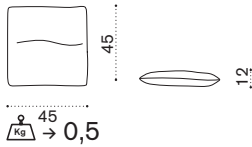

RTCUSCQPP40	Back cushion, ice
RTCUSCQPP41	Back cushion, aegean blue
RTCUSCQPP42	Back cushion, leofanto 1
RTCUSCQPP43	Back cushion, carmide 11
RTCUSCQPP29	Back cushion, chartreuse
RTCUSCOA54	Back cushion, amazone

Back cushion 50x30 cm