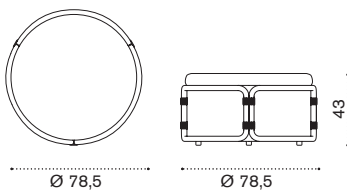

Pouf

RTPUT5P13	Pickled teak + rust fabric
RTPUT5PP40	Pickled teak + ice fabric
RTPUT5PP41	Pickled teak + aegean blue fabric
COVER645	Rain cover Ø80 h42

→ 17 | 1 box 85X85X54H 22 Kg