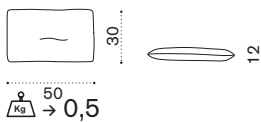

RTCUSCRP29	Back cushion, chartreuse
RTCUSCRPP40	Back cushion, ice
RTCUSCRPP43	Back cushion, carmide 11
RTCUSCRPP42	Back cushion, leofanto 1