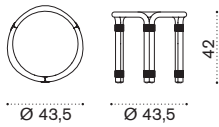

Rotin ^{NEW}

Coffee table Ø43,5 h42

→ 9 | 1 box 48X48X48H 15 Kg

Item	Description
RTTCTM1H2T5MC	Pickled teak + cipollino marble
RTTCTM1H2T5MS	Pickled teak + statuary marble
RTTCTM1H2T5MM	Pickled teak + mosaic marble
RTTCTM1H2T5PSL	Pickled teak + london smoke
COVER647	Rain cover Ø45 h41

Back cushion 45x45 cm