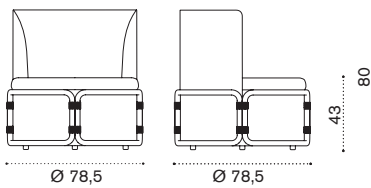

→ 46 | 1 box 170X82X93H 66 Kg

Lounge armchair

RTPLT5P13	Pickled teak + rust fabric
RTPLT5PP40	Pickled teak + aegean ice fabric
RTPLT5PP41	Pickled teak + aegean blue fabric
COVER644	Rain cover Ø80 h79

→ 22,5 | 1 box 85X84X85H 29,5 Kg