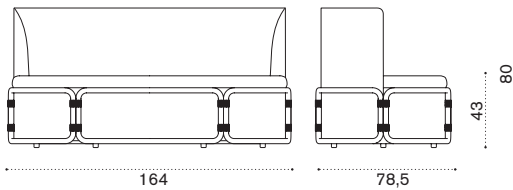

Rotin ^{NEW}

Zanellato/Bortotto
Collection composed of:
2 seater sofa / lounge armchair
/ pouf / coffee table.

FSC™ certified product

2 seater sofa

Item	Description
RTD2T5P13	Pickled teak + rust fabric
RTD2T5PP40	Pickled teak + ice fabric
RTD2T5PP41	Pickled teak + aegean blue fabric
COVER643	Rain cover 165 x 80 h79

→ 46 | 1 box 170X82X93H 66 Kg