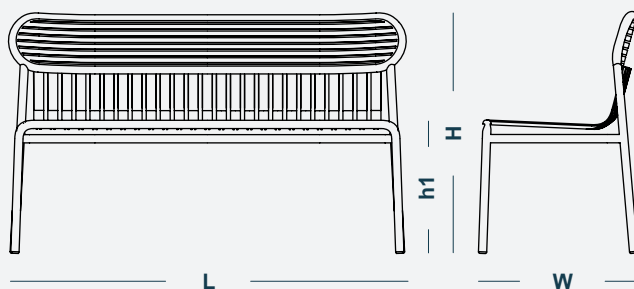

Product	L	W	H	h1
cm	121	49	77	40
inch	47.6	19.3	30.3	15.7

W: 11 kg / 24.3 lb

Packaging	L	W	H
cm	90	55	150
inch	35.4	21.7	59.1

W: 11 kg / 24.3 lb

Packed by...

Sold by...

Quantity of packages

Aluminium with anti-UV coating for outdoor use

Assembly

Stackable