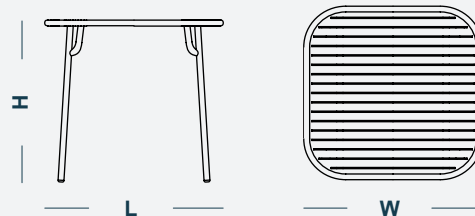

Plateau découpé et ajouré en lattes /
Cut-out and perforated table top in slats

Product	L	W	H
cm	85	85	75
inch	33.5	33.5	29.5

W: 12 kg / 26.5 lb

Packaging	L	W	H
Tabletop cm / inch	86 / 33.9	86 / 33.9	3 / 1.2
Legs cm / inch	20 / 7.9	20 / 7.9	84 / 31.5

W: xx kg / xx lb

Packed by...

Sold by...

Quantity of packages

Aluminium with anti-UV
coating for outdoor use

Assembly

Stackable