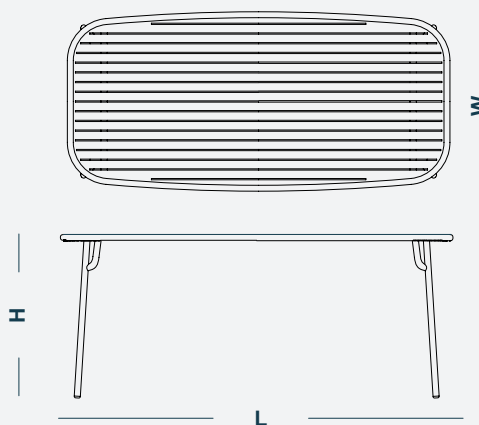

Quantity of packages

Aluminium with anti-UV
coating for outdoor use

Assembly

Stackable

DIMENSIONS & POIDS DIMENSIONS & WEIGHTS

TABLE RECTANGLE / RECTANGULAR TABLE (MOYEN / MEDIUM)

Reference : M0741201		
Materials	Colours	
Aluminium, peinture epoxy grainée <i>Aluminium, grained epoxy paint</i>	Noir - RAL 9005 <i>Black - RAL 9005</i>	
EAN : 3760236189616		
Reference : M0741205		
Materials	Colours	
Aluminium, peinture epoxy grainée <i>Aluminium, grained epoxy paint</i>	Bordeaux - RAL 3005 <i>Burgundy - RAL 3005</i>	
EAN : 3760236189654		
Reference : M0741206		
Materials	Colours	
Aluminium, peinture epoxy grainée <i>Aluminium, grained epoxy paint</i>	Bleu - RAL 5002 <i>Blue - RAL 5002</i>	
EAN : 3760236189661		
Reference : M0741208		
Materials	Colours	
Aluminium, peinture epoxy grainée <i>Aluminium, grained epoxy paint</i>	Jaune - RAL 1016 <i>Yellow - RAL 1016</i>	
EAN : 3760236189685		
Reference : M0741209		
Materials	Colours	
Aluminium, peinture epoxy grainée <i>Aluminium, grained epoxy paint</i>	Blanc - RAL 9016 <i>White - RAL 9016</i>	
EAN : 3760236189692		