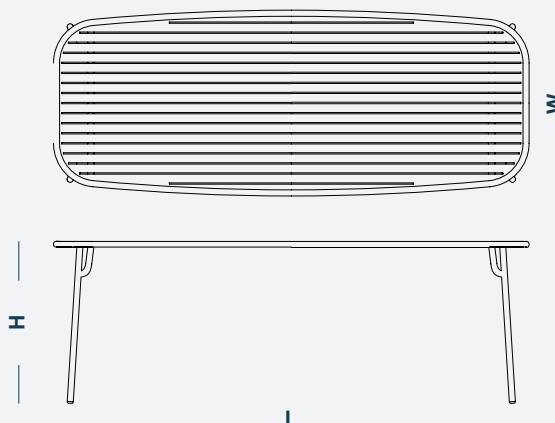

Plateau découpé et ajouré en lattes /
Cut-out and perforated table top in slats

Product	L	W	H	Packaging	L	W	H		
	cm	220	85		75	Tabletop cm / inch	220/86.6	88/34.6	3/1.2
inch	86.6	33.5	29.5	Legs cm / inch	20/7.9	20/7.9	84/31.5		

W : 27 kg / 59.5 lb

W : 27 kg / 59.5 lb

Packed by...

Sold by...

x QTY Quantity of packages

Aluminium with anti-UV coating for outdoor use

Assembly

Stackable