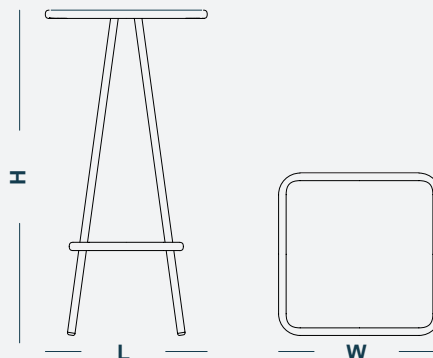

DIMENSIONS & POIDS
DIMENSIONS & WEIGHTS

TABLE RECTANGLE / RECTANGULAR TABLE (MOYEN / MEDIUM)

Reference : M0741301		
Materials	Colours	
Aluminium, peinture epoxy grainée	Noir - RAL 9005	
Aluminium, grained epoxy paint	Black - RAL 9005	
EAN : 3760236189791		
Reference : M0741305		
Materials	Colours	
Aluminium, peinture epoxy grainée	Bordeaux - RAL 3005	
Aluminium, grained epoxy paint	Burgundy - RAL 3005	
EAN : 3760236189838		
Reference : M0741306		
Materials	Colours	
Aluminium, peinture epoxy grainée	Bleu - RAL 5002	
Aluminium, grained epoxy paint	Blue - RAL 5002	
EAN : 3760236189845		
Reference : M0741308		
Materials	Colours	
Aluminium, peinture epoxy grainée	Jaune - RAL 1016	
Aluminium, grained epoxy paint	Yellow - RAL 1016	
EAN : 3760236189869		
Reference : M0741309		
Materials	Colours	
Aluminium, peinture epoxy grainée	Blanc - RAL 9016	
Aluminium, grained epoxy paint	White - RAL 9016	
EAN : 3760236189876		

Plateau plein /
Full table top

Product	L	W	H
cm	60	60	111
inch	23.6	23.6	43.7

W : 7.9 kg / 17.4 lb

Packaging	L	W	H
Tabletop cm / inch	60 / 23.6	60 / 23.6	3 / 1.2
Legs cm / inch	44 / 17.3	44 / 17.3	111 / 43.7

W : 8 kg / 17.6 lb

Packed by...

Sold by...

Quantity of packages

Aluminium with anti-UV coating for outdoor use

Assembly

Stackable