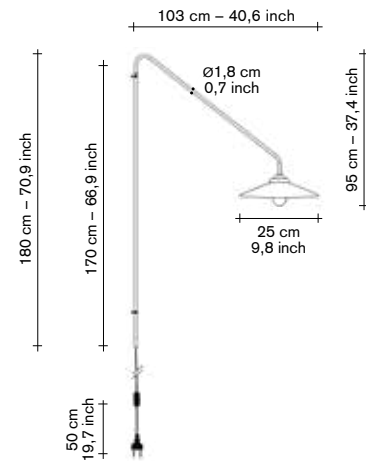

hanging lamp n°4

colours — hanging lamp n°4

blue	black	brass
V9015031B	V9015031Z	V9015031M