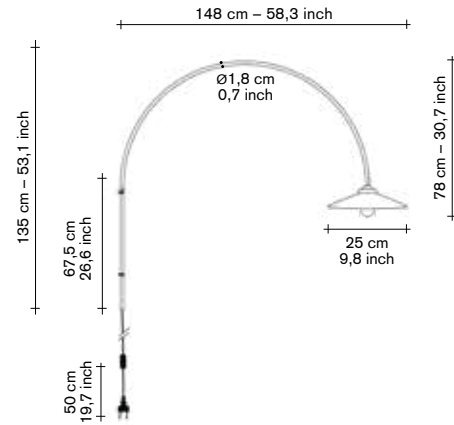

hanging lamps n°1/2/3/4
by muller van severen

hanging lamp n°3

colours — hanging lamp n°3

ivory	menie red	black
V9015030I	V9015030R	V9015030Z