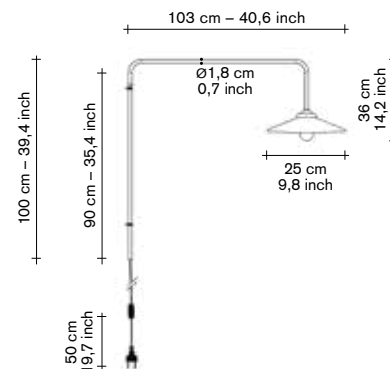

hanging lamp n°5

colours — hanging lamp n°5

black	blue	green	brass	ivory
V9015032Z	V9015032B	V9015032G	V9015032M	V9015032I