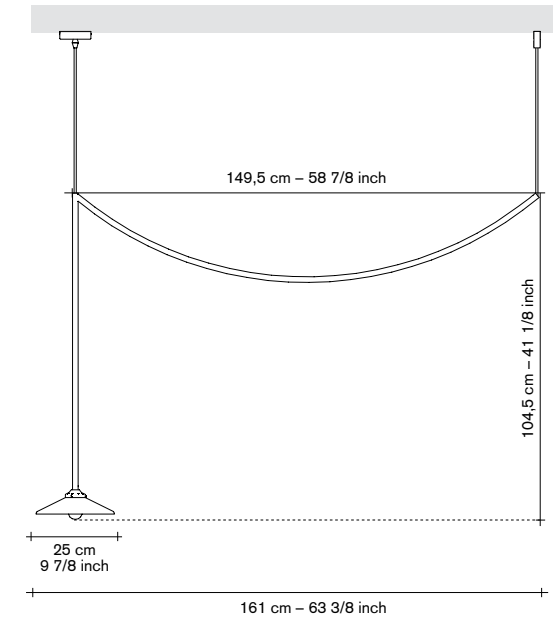

ceiling lamp n°4

colours — ceiling lamp n°4

green	ivory	brass	red	black
V9020600G	V9020600I	V9020600M	V9020600R	V9018000Z