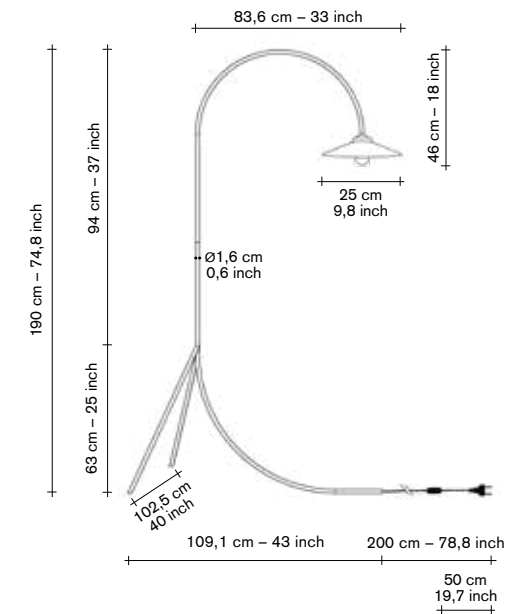

### standing lamp n°1

standing lamp n°1

material:

- lamp frame in steel tube 16mm or brass tube 16mm.
- powder coated finish.
- lamp socket has a brass colour.
- lamp shade in white glass.
- LED light bulb / half mirror.