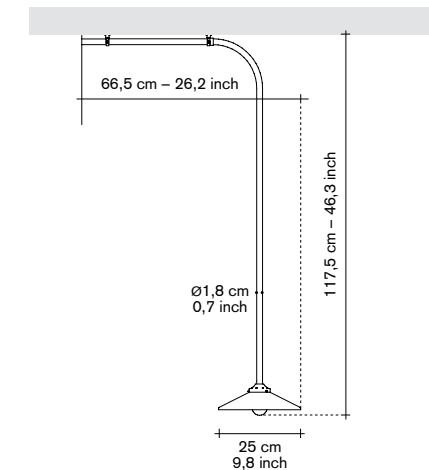

ceiling lamp n°3

colours — ceiling lamp n°3

brass	black
V9018003M	V9018003Z