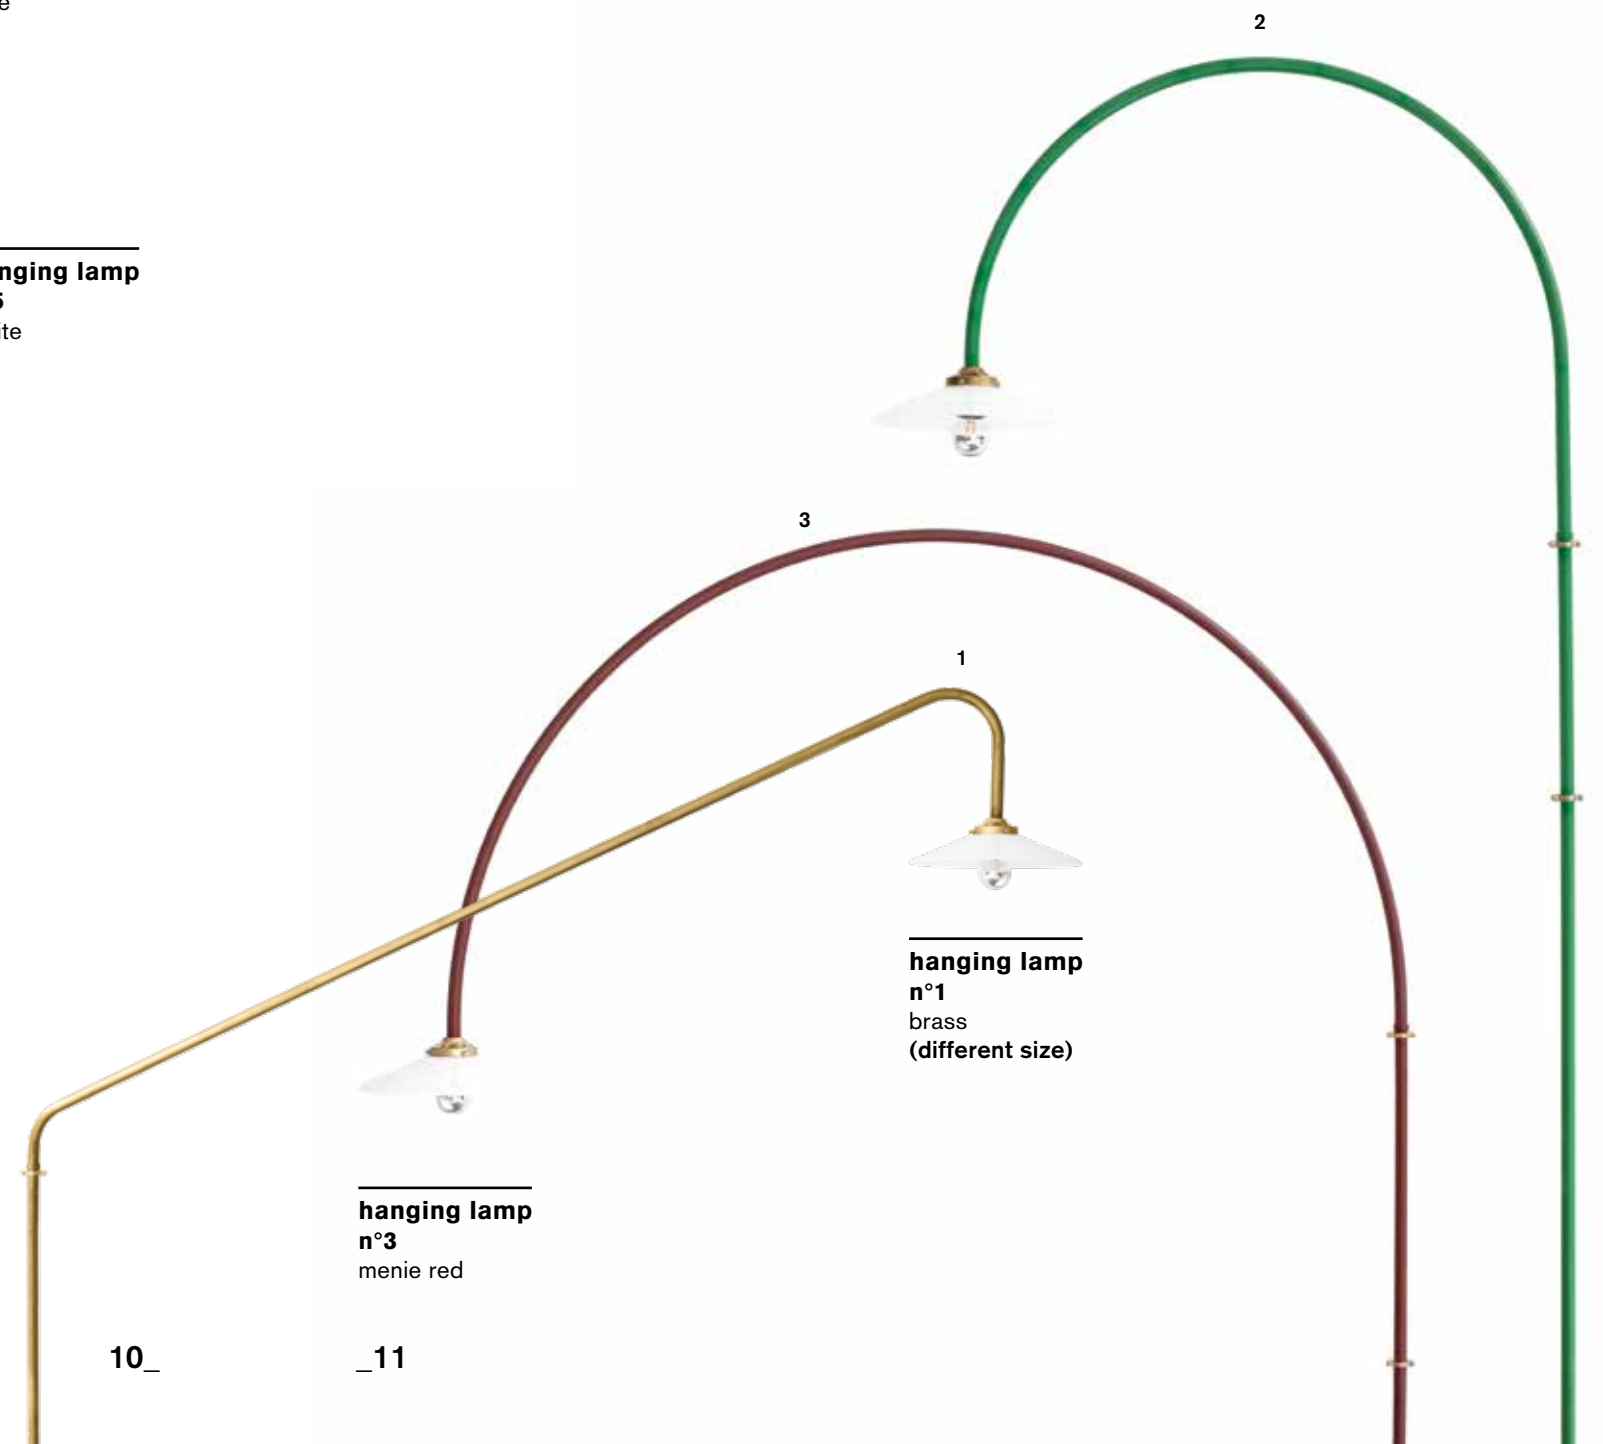

hanging lamp  
n°1  
brass  
(different size)

hanging lamp  
n°3  
menie red

valerie\_objects\_hanging lamps n° 1/2/3/4/5

valerie\_objects\_hanging lamps n° 1/2/3/4/5

10\_

\_11

ceiling lamp  
n°1/2/3  
brass