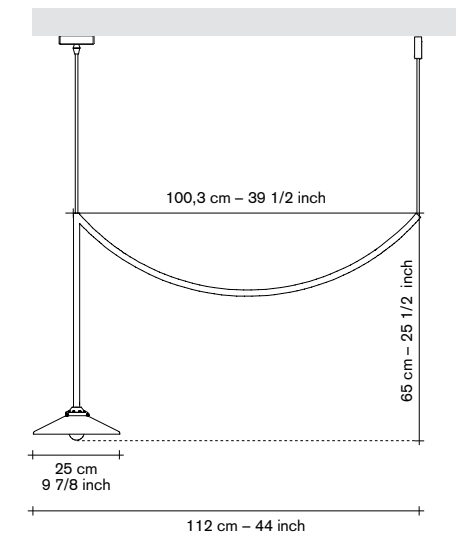

ceiling lamp n°5

colours — ceiling lamp n°5

green	ivory	brass	red	black
V9020601G	V9020601I	V9020601M	V9020601R	V9018002Z