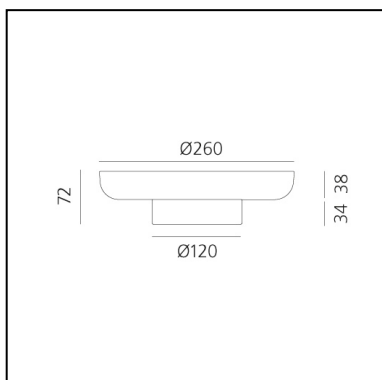

DESCRIPTION

A portable lamp explores the connection between light, food and conviviality.

It's a portable lamp that interacts with objects on the table.

A body made from white textured milk glass, diffuses the light, creating a relaxed atmosphere, while the upper recess is home to a glass bowl designed to hold food for sharing.

This can be combined or alternated with a taller bowl and wider one – almost a plate – at the top.

The bowls – and the lamp itself – are made from hand-worked glass, making them unique pieces whose texture, transparency and colour generate a special dialogue between light and food, blurring the boundaries between them.

Maximum attention to detail has been shown in order to do justice to the object itself and the other elements with which it interacts.

Light plays a key role in creating the perfect atmosphere, interacting with other elements on the table and promoting sharing and conviviality.

PRODUCT CODE: 0150340A

FEATURES

- Article Code: **0150340A**
- Colour: **Red**
- Installation: **Table**
- Material: **Glass, Wood**
- Series: **Design Collection**
- design by: **Davide Oldani, Attila Veress**

DIMENSIONS

- Height: **cm 7.2**
- Diameter: **cm 26**