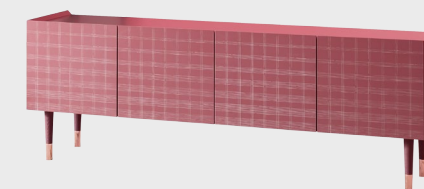

Dimension

150x50x73h

200x50x73h

250x50x73h